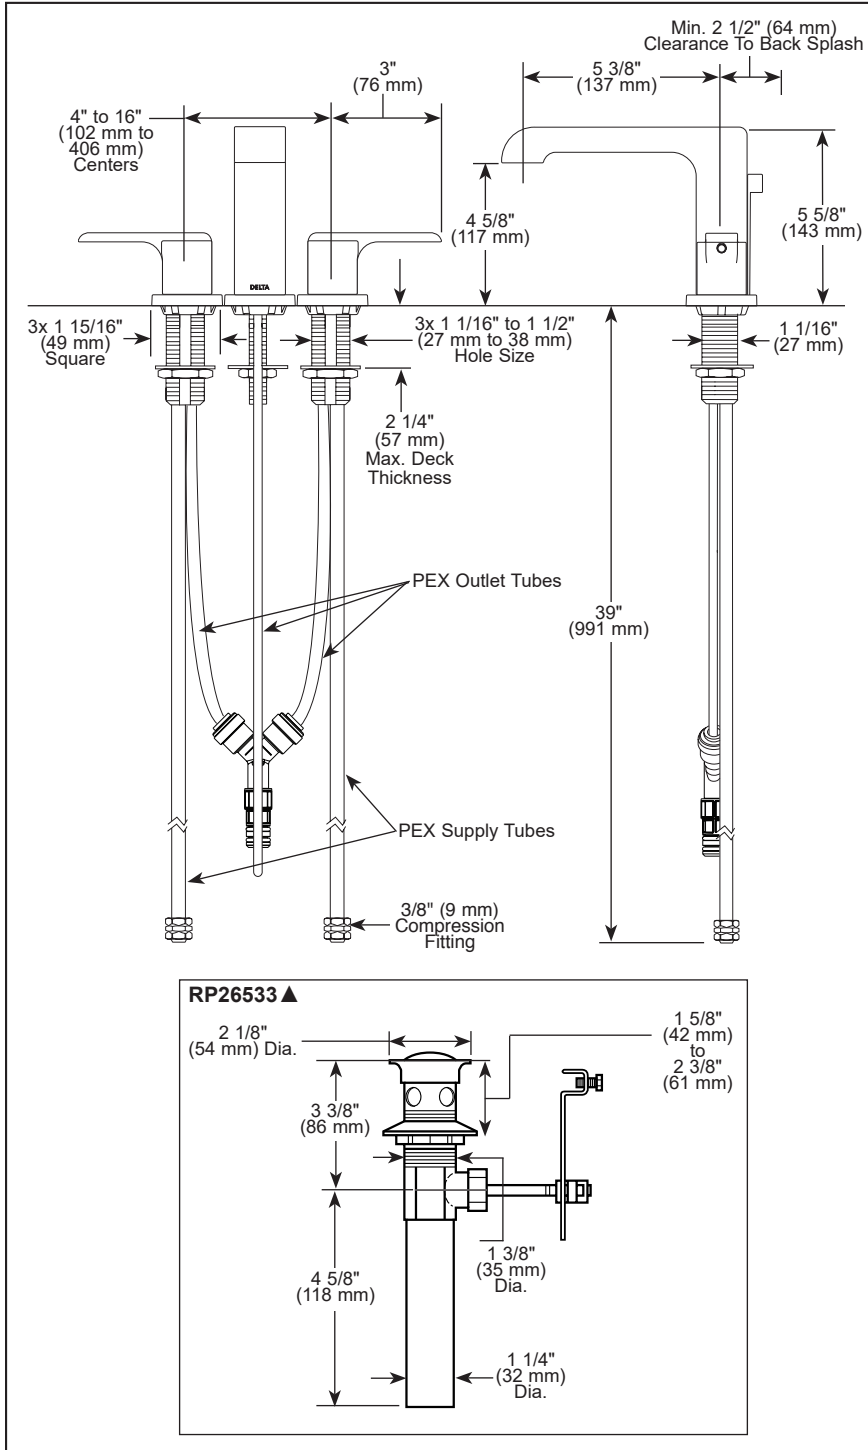

see what Delta can do™

BATHROOM FAUCETS

- Ara® Bath Collection
- Two Handle Widespread Deck Mount

FEATURES:

- Diamond Seal® Technology

STANDARD SPECIFICATIONS:

- Max. flow rate 1.2 gpm @ 60 psi, 4.5 L/min @ 414 kPa
- Three-hole mount
- Solid brass fabricated end valves
- 1/4 turn handle stops
- Hot and cold stems are interchangeable
- Diamond coated ceramic cartridges
- Red/blue button indicator markings
- 3/8" O.D. straight PEX supply tubes
- Models have metal drain with pop-up type fitting with plated flange and stopper

COMPLIES WITH:

- ASME A112.18.1 / CSA B125.1
- ASME A112.18.2 / CSA B125.2
- EPA WaterSense®
- ♿ ICC/ANSI A117.1 - Valve control only

▲ Designate proper finish suffix

Delta Faucet Company reserves the right (1) to make changes in specifications and materials, and (2) to change or discontinue models, both without notice or obligation. Dimensions are for reference only. See current full-line price book or www.deltafaucet.com for finish options and product availability.