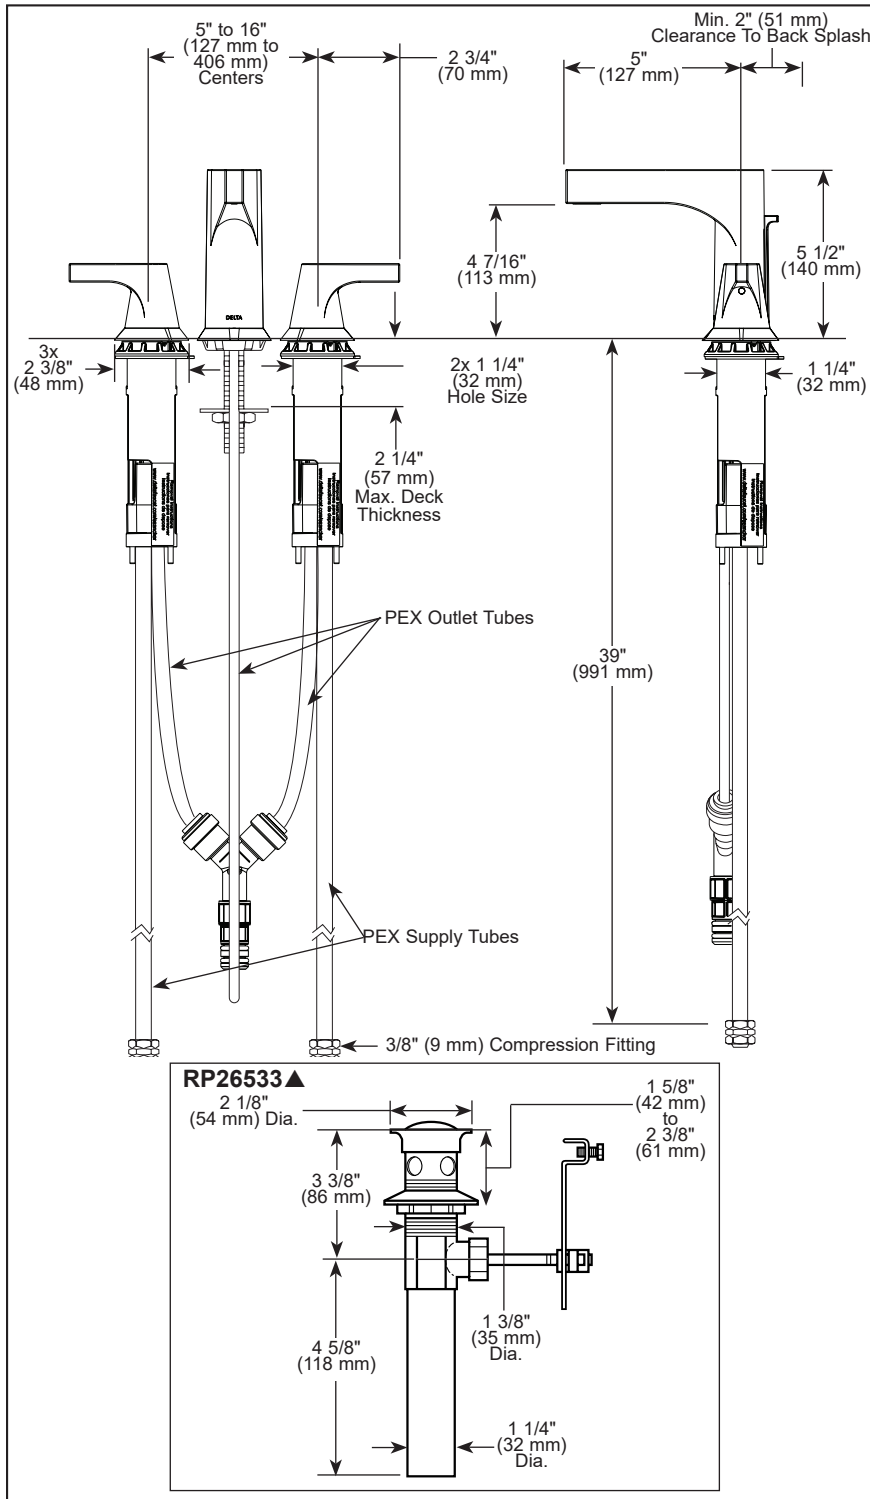

3574-▲ MPU-DST

see what Delta can do™

BATHROOM FAUCET

- Zura® Bath Collection
- Two Handle Widespread Deck Mount

FEATURES:

- DIAMOND Seal® Technology
- EZ Anchor® Top Down Mounting (end bodies only)

STANDARD SPECIFICATIONS:

- Max. flow rate 1.2 gpm @ 60 psi, 4.5 L/min @ 414 kPa
- Three-hole mount
- Solid brass fabricated body
- 1/4 turn handle stops
- Hot and cold stems are interchangeable
- Diamond coated ceramic cartridge
- 3/8" O.D. straight PEX supply tubes
- Models have metal drain with pop-up type fitting with plated flange and stopper
- Drain operates using vertical slide mechanism

COMPLIES WITH:

- ASME A112.18.1 / CSA B125.1
- ASME A112.18.2 / CSA B125.2
- EPA WaterSense®
- ICC/ANSI A117.1 - Valve control only

▲ Designate proper finish suffix

Delta Faucet Company reserves the right (1) to make changes in specifications and materials, and (2) to change or discontinue models, both without notice or obligation. Dimensions are for reference only. See current full-line price book or www.deltafaucet.com for finish options and product availability.

DSP-L-3574-MPU-DST Rev. D

Delta Faucet Company

55 E. 111th Street, Carmel, IN 46280
 350 South Edgeware Road, St. Thomas, ON N5P 4L1
 © 2025 Delta Faucet Company