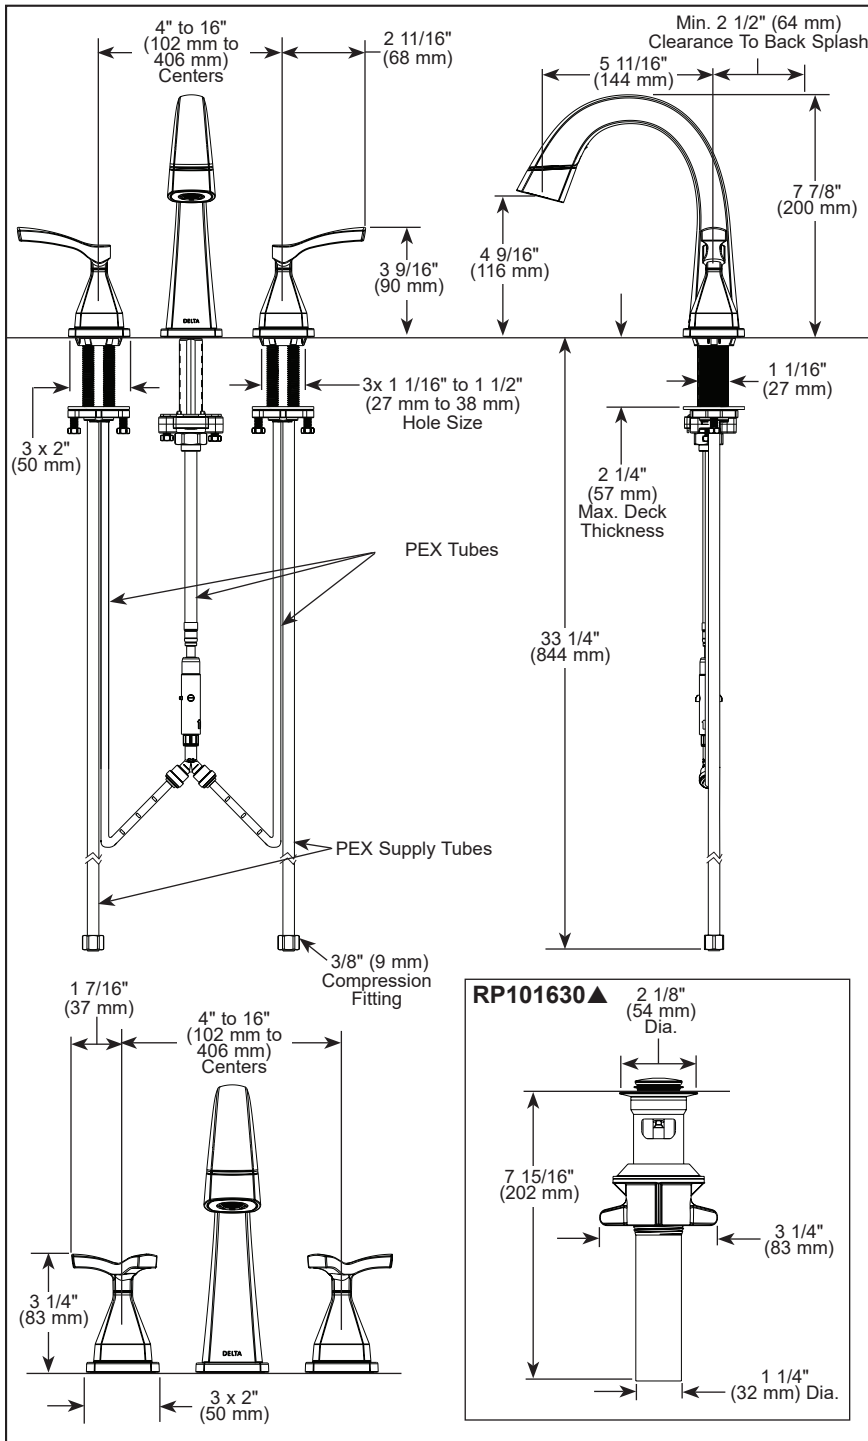

COMPLIES WITH:

- ASME A112.18.1 / CSA B125.1
- ASME A112.18.2 / CSA B125.2
- EPA WaterSense®
- ♿ ICC/ANSI A117.1 - Valve control only