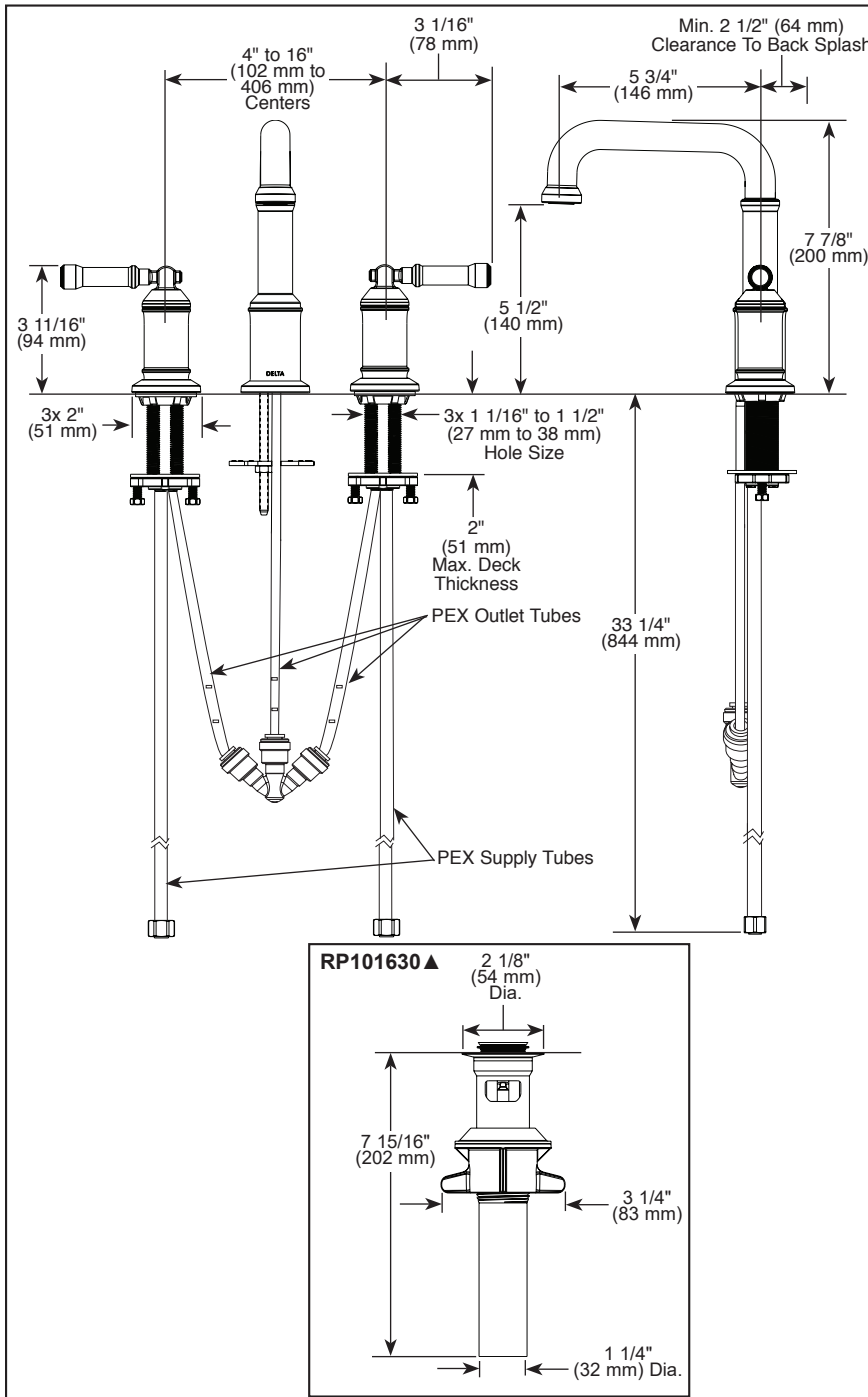

WARRANTY

- Parts and Finish - Lifetime limited warranty; or for commercial purchasers, 10 years for multi-family residential (apartments and condominiums) and 5 years for all other commercial uses, in each case from the date the product is received by the original purchaser or their authorized representative (installation contractor, etc.).
- Electronic Parts and Batteries (if applicable) - 5 years from the date the product is received by the original purchaser or their authorized representative (installation contractor, etc.); or for commercial purchasers, 1 year from the date the product is received by the original purchaser or their authorized representative (installation contractor, etc.). No warranty is provided on batteries.