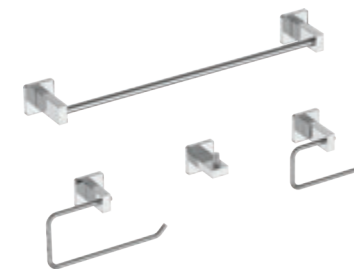

## BATHROOM FAUCETS

Single Handle  
44425

Single Handle Less Pop-Up  
44425-LPU

Single Handle Tall  
44425-P

Single Handle  
Wall Mount Rough  
R85400-WL

Single Handle  
Wall Mount  
T31444-WL

## ACCESSORIES - MODERN

18" Towel Bar  
IAO20818

24" Towel Bar  
IAO20824

Robe Hook  
IAO20836

Towel Ring  
IAO20846

Tissue Holder with Cover  
IAO20850

Tissue Holder without Cover  
IAO20851

Square Tumbler  
IAOTB002

## MODERN SQUARE BATHROOM ACCESSORIES COMBO

18" Towel Bar  
Towel Ring  
Robe Hook  
Tissue Holder  
IAOCB001