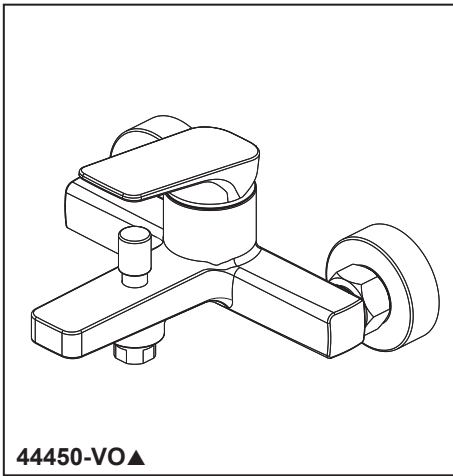

see what Delta can doSM

On-Wall Tub/Shower Valve Only

44450-VO▲

▲ Designate proper finish suffix

STANDARD SPECIFICATIONS:

- Modern contemporary design: defined by streamlined simplicity and soft rectangular look, the single handle on-wall tub and shower faucet complements any style of bathroom.
- Single handle faucet: ergonomically designed single handle lever offers smooth operation with effortless temperature and flow control.
- Long-lasting leak-free performance: solid metal construction with premium ceramic cartridge ensure long-lasting leak-free performance.
- Corrosion resistant finish will not fade or tarnish over a period.
- High flow aerator for a soft and splash-free stream.
- Easy to install with standard G 1/2" connections.
- Everything you need is together in one convenient box.