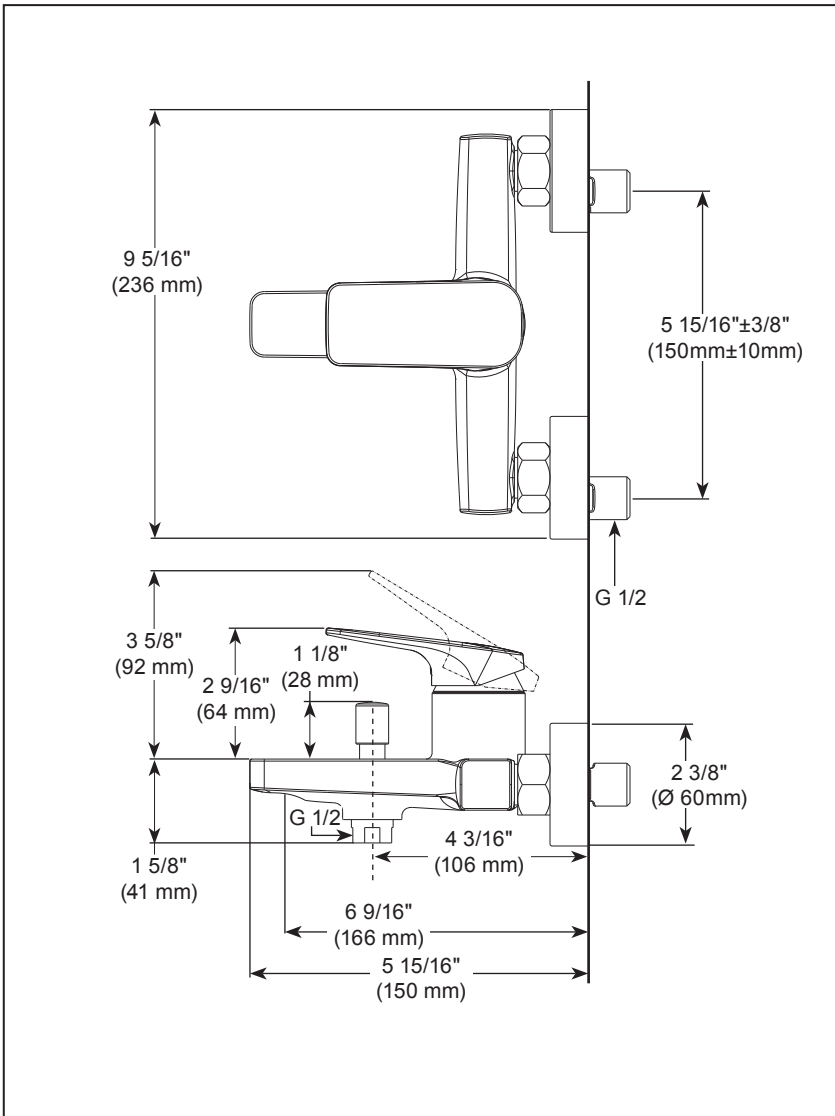

see what Delta can doSM

On-Wall Tub/Shower Valve Only

44450-VO▲

▲ Designate proper finish suffix

STANDARD SPECIFICATIONS:

- Modern contemporary design: defined by streamlined simplicity and soft rectangular look, the single handle on-wall tub and shower faucet complements any style of bathroom.
- Single handle faucet: ergonomically designed single handle lever offers smooth operation with effortless temperature and flow control.
- Long-lasting leak-free performance: solid metal construction with premium ceramic cartridge ensure long-lasting leak-free performance.
- Corrosion resistant finish will not fade or tarnish over a period.
- High flow aerator for a soft and splash-free stream.
- Easy to install with standard G 1/2" connections.
- Everything you need is together in one convenient box.

Pressure (Bar)	Flow rate (L/Min)	
	Shower	Aerator
1	10.02	11.89
2	14.78	17.03
3	18.13	20.96
4	21.06	24.36
5	23.66	27.01