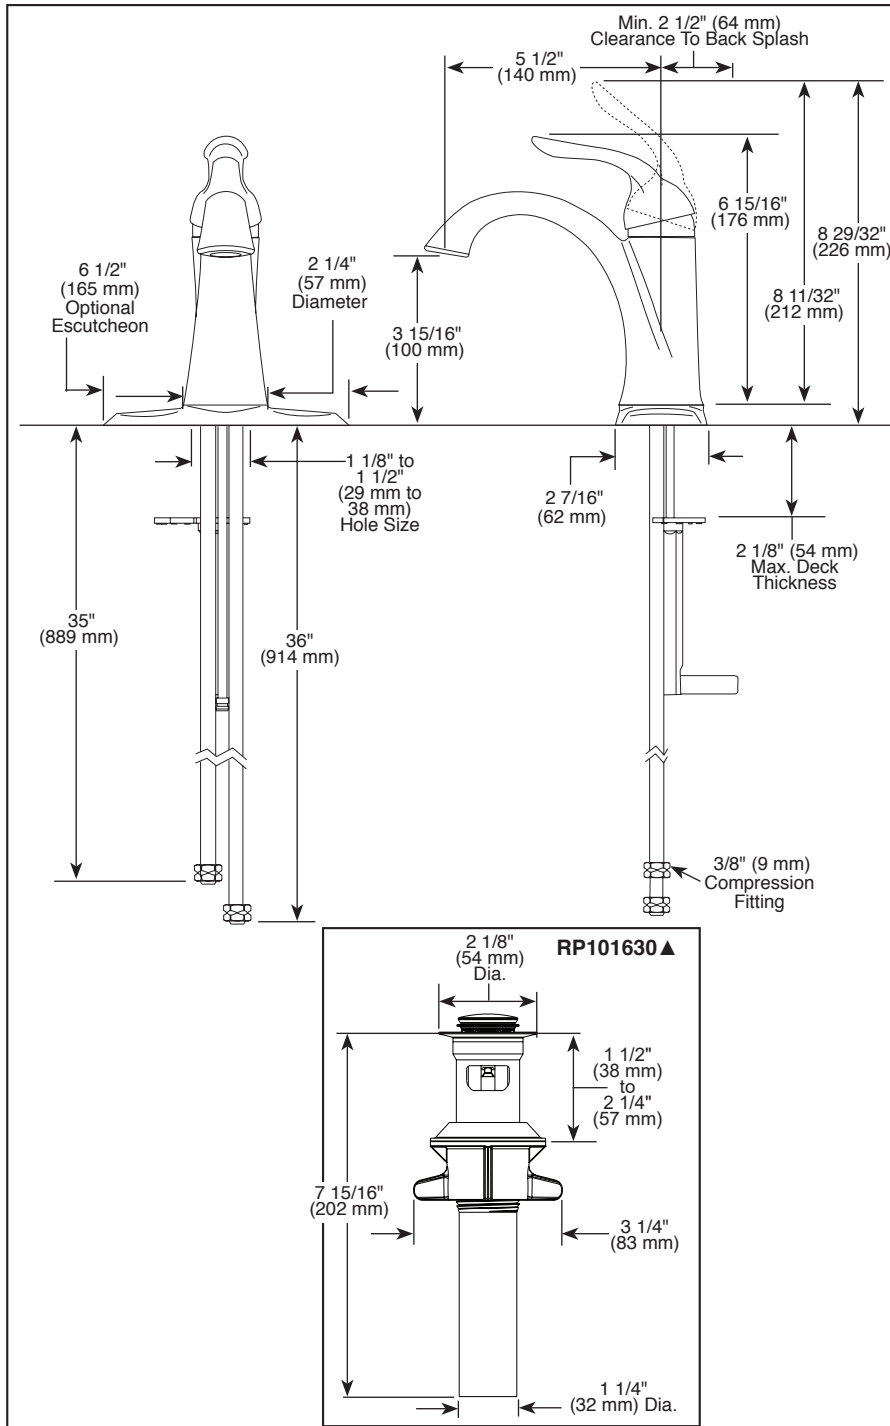

WARRANTY

- Parts and Finish - Lifetime limited warranty; or for commercial purchasers, 10 years for multi-family residential (apartments and condominiums) and 5 years for all other commercial uses, in each case from the date the product is received by the original purchaser or their authorized representative (installation contractor, etc.).
- Please go to www.deltafaucet.com for the complete details of our limited warranty.