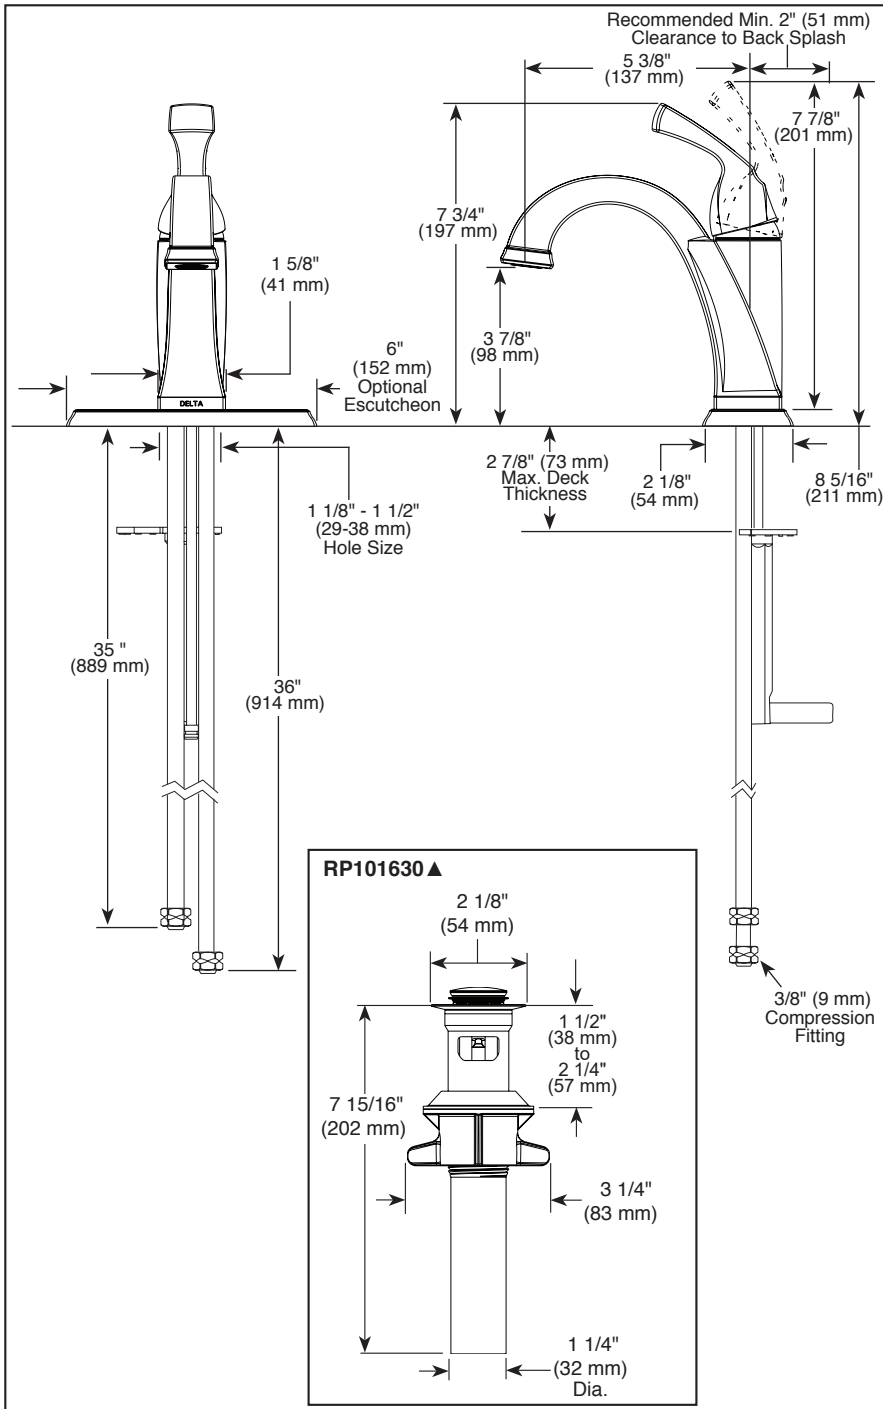

see what Delta can do™

BATHROOM FAUCETS

- Dryden® Bath Collection
- Single Handle Deck Mount

FEATURES:

- DIAMOND Seal® Technology

STANDARD SPECIFICATIONS:

- Max flow rate 1.2 gpm @ 60 psi, 4.5 L/min @ 414 kPa
- One or three-hole mount (escutcheon included)
- Diamond coated ceramic cartridge
- 1/4" O.D. straight, staggered PEX supply tubes
- Models have metal drain with push pop-up type fitting with plated flange and stopper
- Optional red/blue indicator ring provided with model

COMPLIES WITH:

- ASME A112.18.1 / CSA B125.1
- ASME A112.18.2 / CSA B125.2
- EPA WaterSense®
- ICC/ANSI A117.1

▲ Designate Proper Finish Suffix

Delta faucet Company reserves the right (1) to make changes in specifications and materials, and (2) to change or discontinue models, both without notice or obligation. Dimensions are for reference only. See current full-line price book or www.deltafaucet.com for finish options and product availability.

DSP-L-551-DST Rev. J

Delta Faucet Company

55 E. 111th Street, Carmel, IN 46280
 350 South Edgeware Road, St. Thomas, ON N5P 4L1
 © 2025 Delta Faucet Company