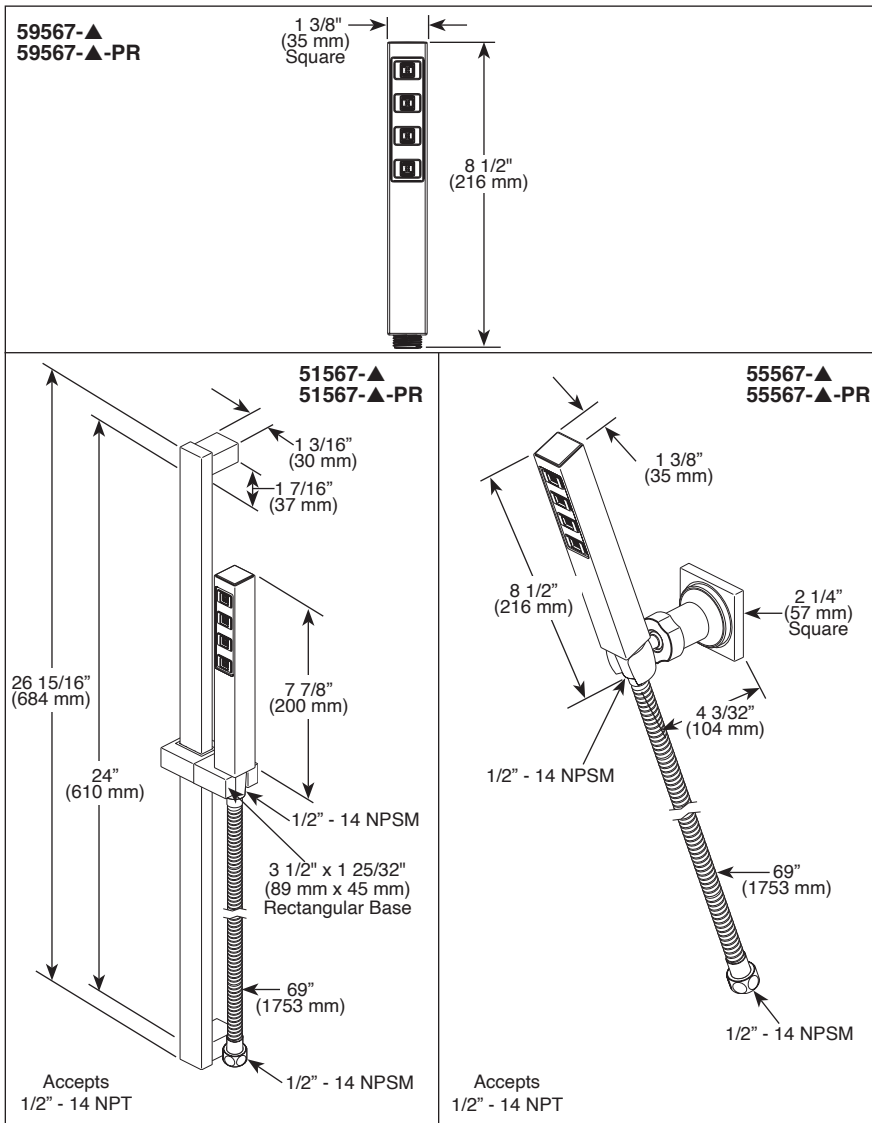

▲ Designate proper finish suffix

Delta Faucet Company reserves the right (1) to make changes in specifications and materials, and (2) to change or discontinue models, both without notice or obligation. Dimensions are for reference only. See current full-line price book or www.deltafaucet.com for finish options and product availability.

Delta Faucet Company

55 E. 111th Street, Carmel, IN 46280
350 South Edgeware Road, St. Thomas, ON N5P 4L1
© 2025 Delta Faucet Company