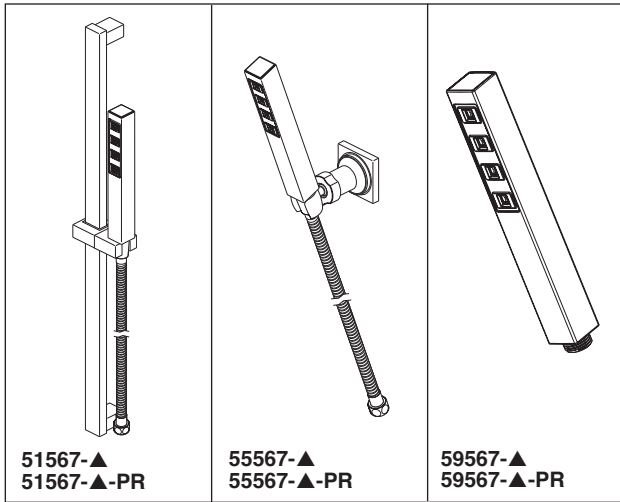

STANDARD SPECIFICATIONS:

- Max. flow rate 1.75 gpm @ 80 psi, 6.6 L/min @ 550 kPa
- Self-cleaning H₂Okinetic® spray holes
- Certified dual check valves for backflow protection
- 24" (610 mm) wall bar with adjustable slide (allows for adjustable shower height) - 51567 only. Not to be used as a Grab Bar. Not ADA compliant.
- Square wall mount bracket - 55567 only
- 60"-82" (1753 mm - 2083 mm) stretchable metal hose with matching finish
- Lumicoat® is not applied to the slide bar or shower hose
- Spray settings include: H₂Okinetic® spray

WARRANTY:

- Parts and Finish – Lifetime limited warranty; or for commercial purchasers, 10 years for multi-family residential (apartments and condominiums) and 5 years for all other commercial uses, in each case from the date the product is received by the original purchaser or their authorized representative (installation contractor, etc.).
- Please go to www.deltafaucet.com for the complete details of our limited warranty.

COMPLIES WITH:

- ASME A112.18.1 / CSA B125.1 ♦
- ASME A112.18.3 ♦
- EPA WaterSense®
- ♦ Your Delta hand shower incorporates a backflow protection system that has been tested to be in compliance with ASME A112.18.3 and ASME A112.18.1 / CSA B125.1. It incorporates two certified check valves in series, which operate independently and are integral, non-serviceable parts of the wand assembly.

51567-▲
51567-▲-PR

55567-▲
55567-▲-PR

59567-▲
59567-▲-PR