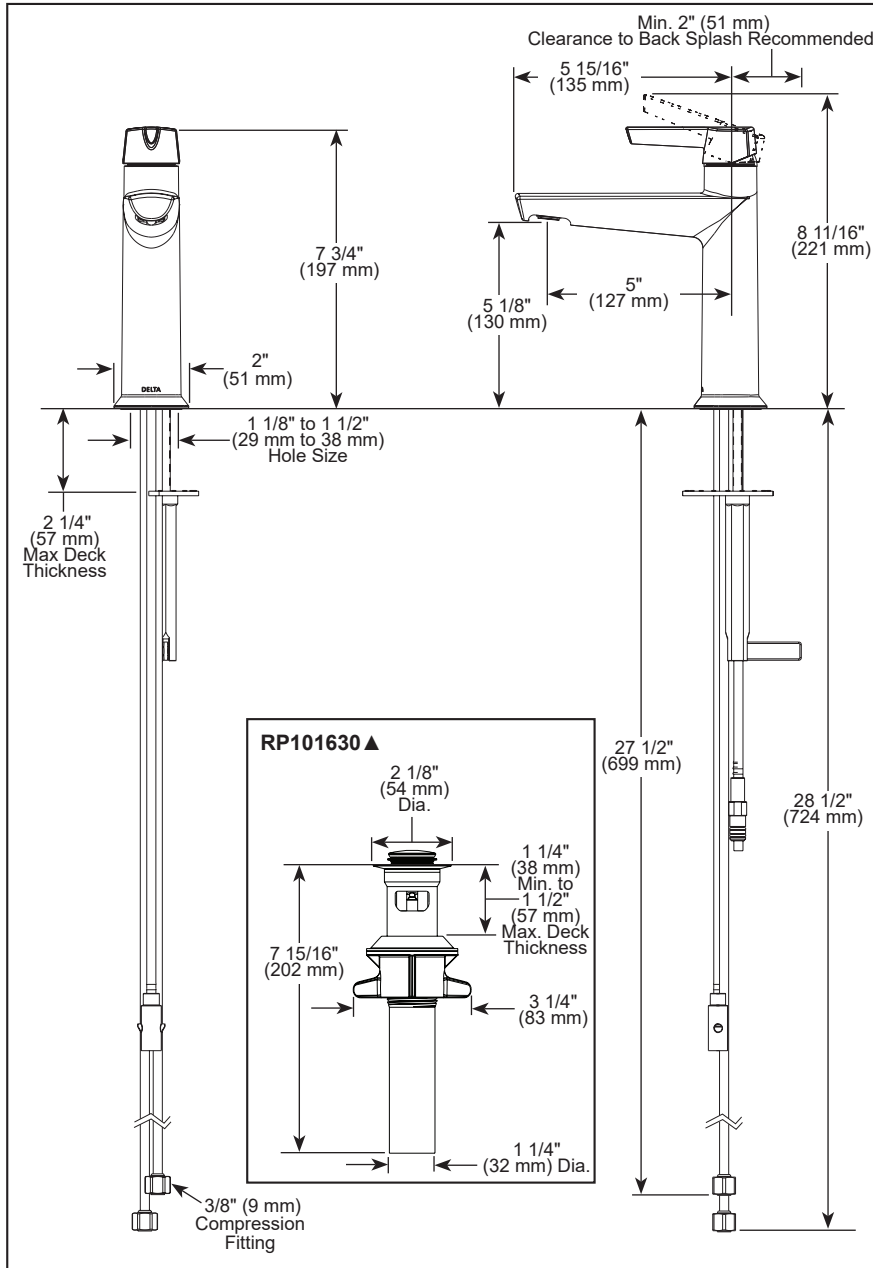

see what Delta can do™

BATHROOM FAUCET

- Galeon® Bath Collection
- Single Handle Deck Mount

FEATURES:

- Lumicoat® Finish (-PR models only)
- Lumicoat® Finishes easily wipe clean without cleaners and chemicals on the products most commonly touched areas

STANDARD SPECIFICATIONS:

- Max flow rate 1.2 gpm @ 60 psi, 4.5 L/min @ 414 kPa
- One-hole mount
- Spout features laminar water flow
- Diamond coated ceramic cartridge
- 1/4" O.D. straight, staggered PEX supply tubes
- Models have metal drain with pop-up type fitting with plated flange and stopper, no lift rod hole
- "LPU" models less pop-up drain, no lift rod hole
- Optional red/blue indicator ring provided with model

COMPLIES WITH:

- ASME A112.18.1/ CSA B125.1
- ASME A112.18.2/ CSA B125.2
- EPA WaterSense®
- ICC/ANSI A117.1

▲ Designate Proper Finish Suffix

Delta Faucet Company reserves the right (1) to make changes in specifications and materials, and (2) to change or discontinue models, both without notice or obligation. Dimensions are for reference only. See current full-line price book or www.deltafaucet.com for finish options and product availability.

DSP-L-571-MPU-DST Rev. D

Delta Faucet Company

55 E. 111th Street, Carmel, IN 46280
 350 South Edgeware Road, St. Thomas, ON N5P 4L1
 © 2025 Delta Faucet Company