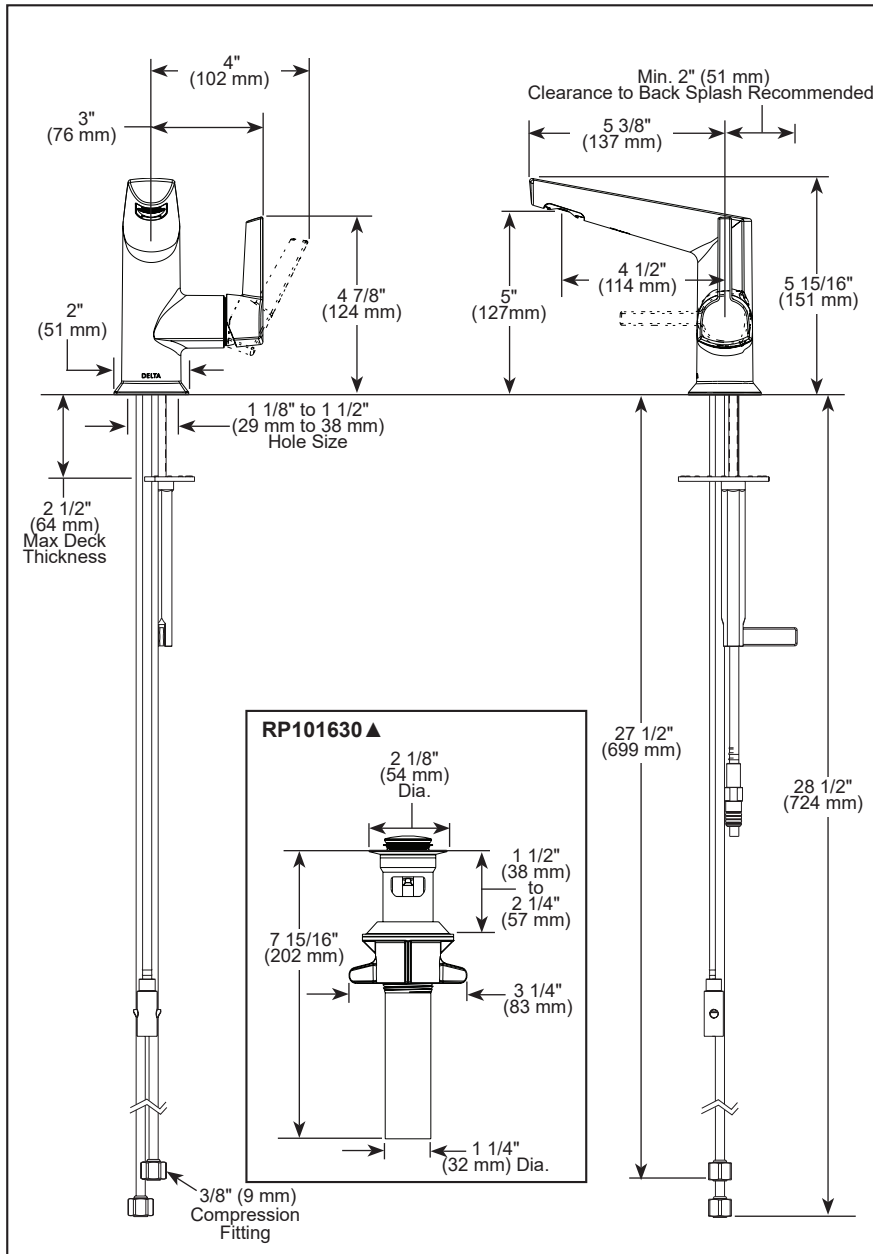

▲ Designate Proper Finish Suffix

COMPLIES WITH:

- ASME A112.18.1 / CSA B125.1
- ASME A112.18.2 / CSA B125.2
- NSF/ANSI/CAN 61 & 372
- EPA WaterSense®
- ICC/ANSI A117.1

Delta Faucet Company reserves the right (1) to make changes in specifications and materials, and (2) to change or discontinue models, both without notice or obligation. Dimensions are for reference only. See current full-line price book or www.deltafaucet.com for finish options and product availability.

DSP-L-572-MPU-DST Rev. D

Delta Faucet Company

55 E. 111th Street, Carmel, IN 46280
350 South Edgeware Road, St. Thomas, ON N5P 4L1
© 2025 Delta Faucet Company