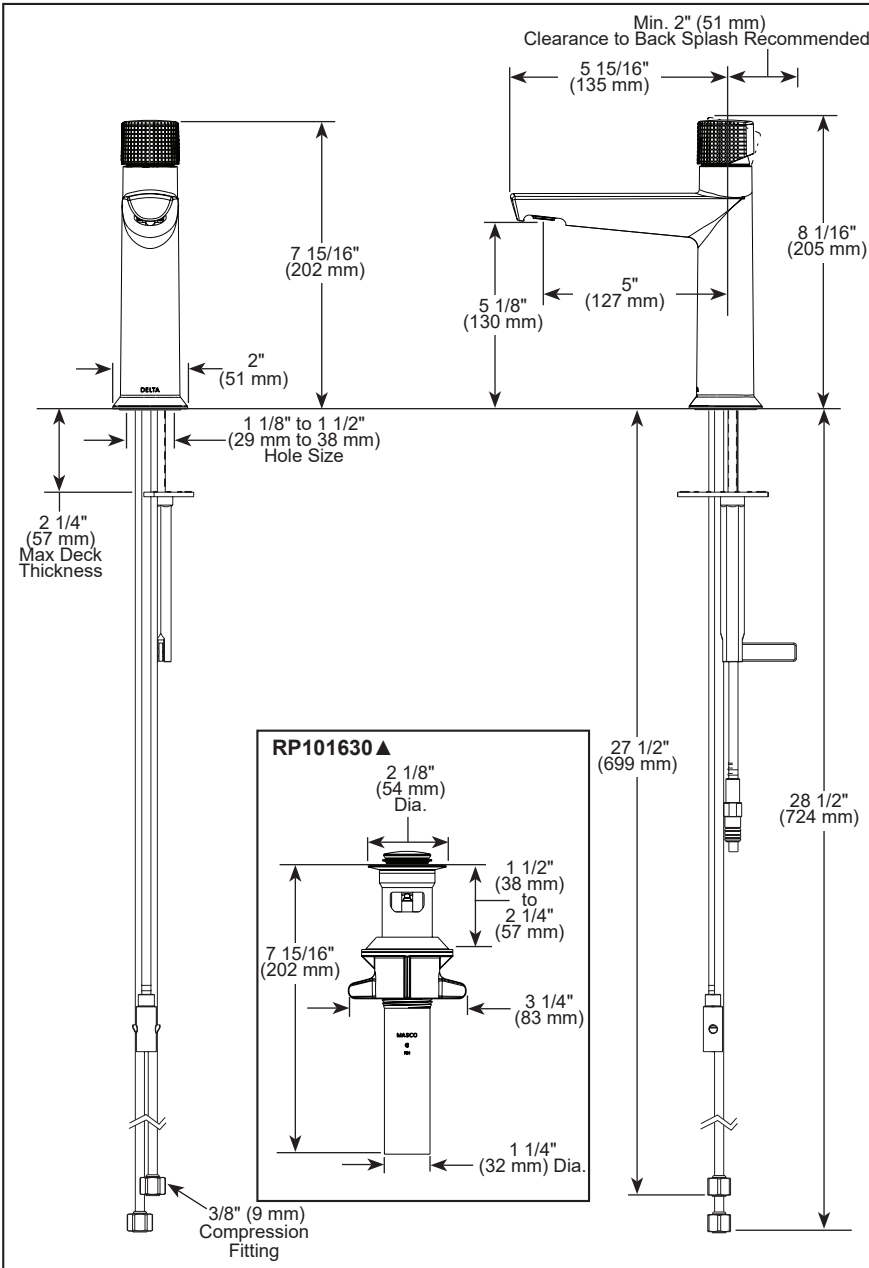

WARRANTY

- Parts and Finish - Lifetime limited warranty; or for commercial purchasers, 10 years for multi-family residential (apartments and condominiums) and 5 years for all other commercial uses, in each case from the date the product is received by the original purchaser or their authorized representative (installation contractor, etc.).
- Please go to www.deltafaucet.com for the complete details of our limited warranty.