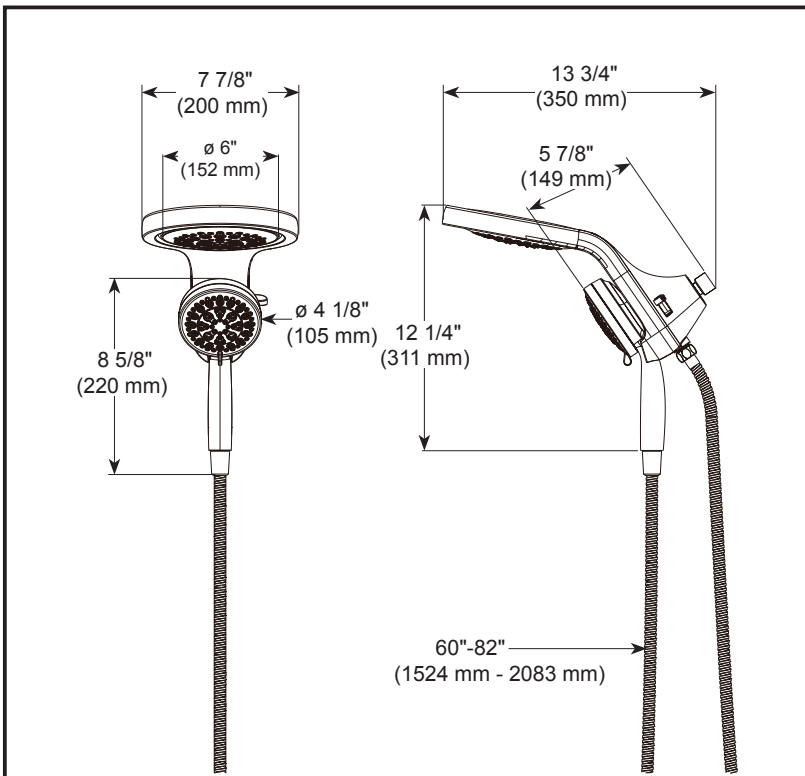

WARRANTY:

- Parts and Finish – Lifetime limited warranty; or for commercial purchasers, 10 years for multi-family residential (apartments and condominiums) and 5 years for all other commercial uses, in each case from the date the product is received by the original purchaser or their authorized representative (installation contractor, etc.).
- Please go to www.deltafaucet.com for the complete details of our limited warranty.