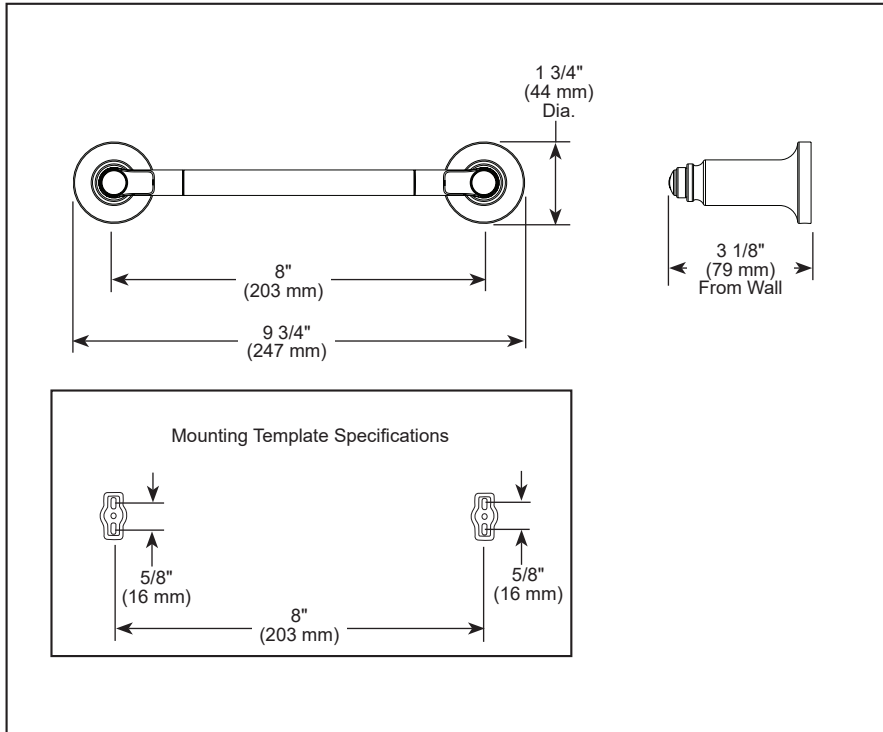

▲ Designate Proper Finish Suffix

Delta Faucet Company reserves the right (1) to make changes in specifications and materials, and (2) to change or discontinue models, both without notice or obligation. Dimensions are for reference only. See current full-line price book or www.deltafaucet.com for finish options and product availability.

DSP-A-73508 Rev. B

Delta Faucet Company

55 E. 111th Street, Carmel, IN 46280
350 South Edgeware Road, St. Thomas, ON N5P 4L1
© 2025 Delta Faucet Company