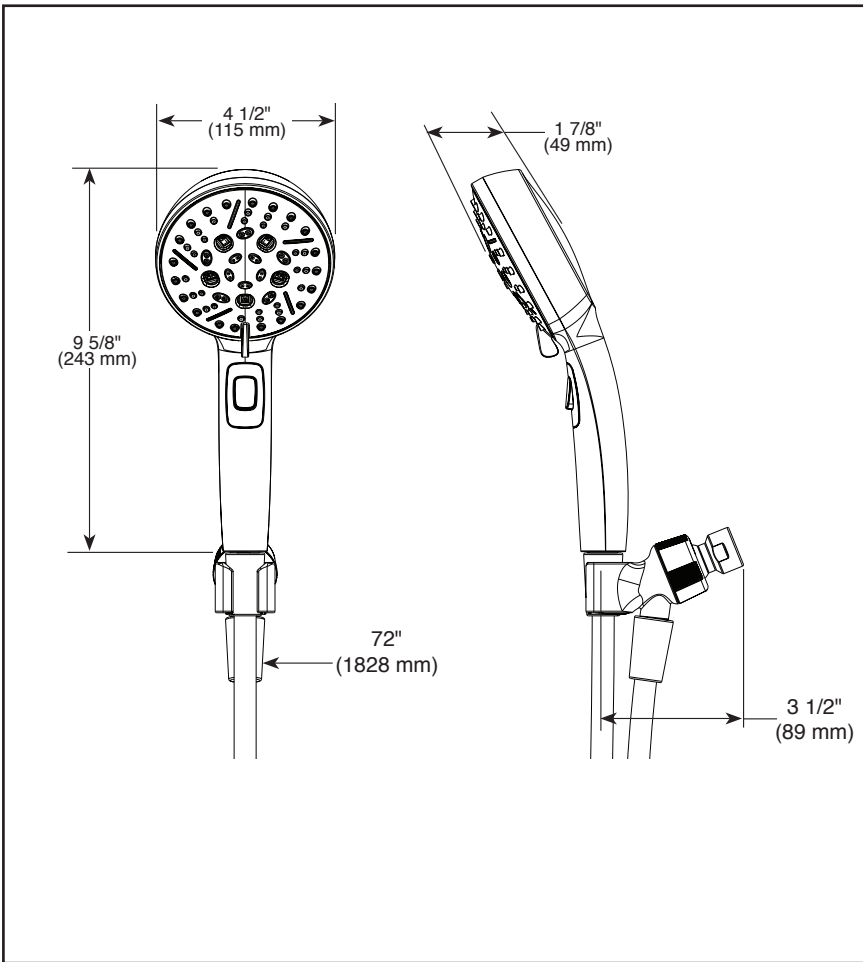

▲ Designate proper finish suffix

see what Delta can do™

HAND SHOWER

■ 6-Spray Setting Hand Shower

FEATURES:

- Touch-Clean® Spray Holes
- H₂Okinetic® PowerDrench® Spray

STANDARD SPECIFICATIONS:

- Max flow rate 1.75 gpm @ 80 psi, 6.6 L/min @ 550 kPa
- Hand shower with six spray settings - pause is a non-positive shut-off
- Change spray settings with easy turn dial
- Push button activates pause
- Adjustable shower arm mounting for hands-free showering
- 72" (1828 mm) metal hose (Chrome & SN finishes only)
- Fits standard 1/2"-14 NPT pipe fitting
- 6 Spray settings include: H₂Okinetic® PowerDrench® spray, Full Body Spray, Full Spray with Massage, Massaging Spray, Shampoo Rinsing Spray, and Pause

WARRANTY:

- Parts and Finish – Lifetime limited warranty; or for commercial purchasers, 10 years for multi-family residential (apartments and condominiums) and 5 years for all other commercial uses, in each case from the date the product is received by the original purchaser or their authorized representative (installation contractor, etc.).
- Please go to www.deltafaucet.com for the complete details of our limited warranty.

COMPLIES WITH:

- ASME A112.18.1 / CSA B125.1
- EPA WaterSense®

Delta Faucet Company reserves the right (1) to make changes in specifications and materials, and (2) to change or discontinue models, both without notice or obligation. Dimensions are for reference only. See current full-line price book or www.deltafaucet.com for finish options and product availability.

Delta Faucet Company

55 E. 111th Street, Carmel, IN 46280
350 South Edgeware Road, St. Thomas, ON N5P 4L1
© 2025 Delta Faucet Company