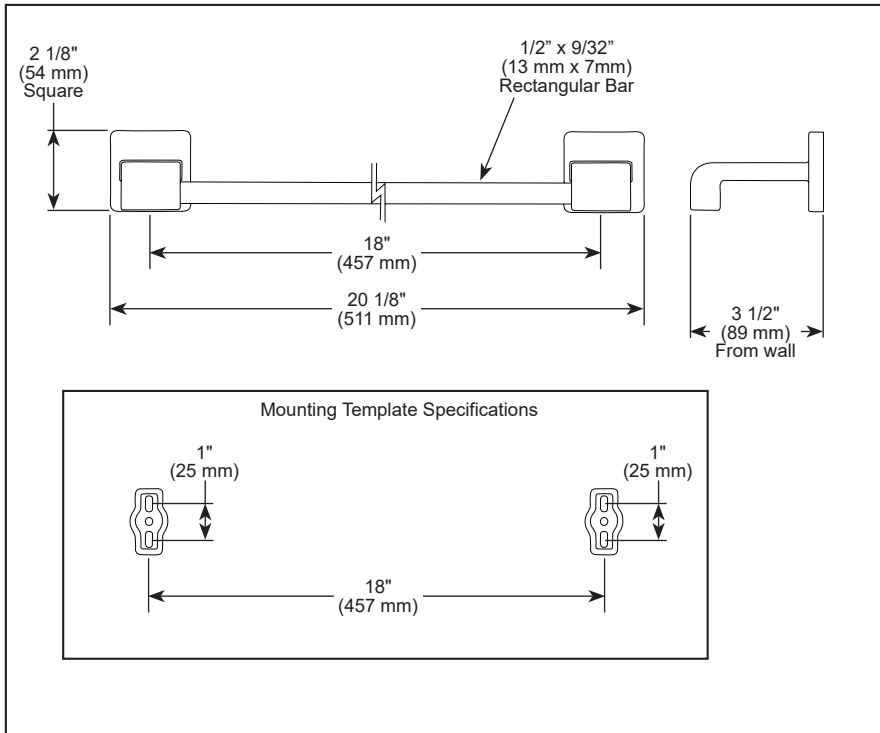

see what Delta can doSM

ACCESSORIES

- Ara[®] Bath Collection
- 18" Towel Bar

STANDARD SPECIFICATIONS:

- Wood blocking is preferable behind all wall surfaces. If wood blocking is not available, the following fasteners are suggested: Tile/Masonry-Plastic or lead Anchors Plaster/drywall-Toggle bolts.
- Mounting hardware and mounting template included with product.

77518-▲

▲ Designate Proper Finish Suffix

voyez ce que Delta peut faire™

ACCESSOIRES

- Collection pour salle de bain Ara^{MD}
- Porte-serviettes 18 po (457 mm)

77518-▲

▲ Désigne le suffixe approprié de la finition