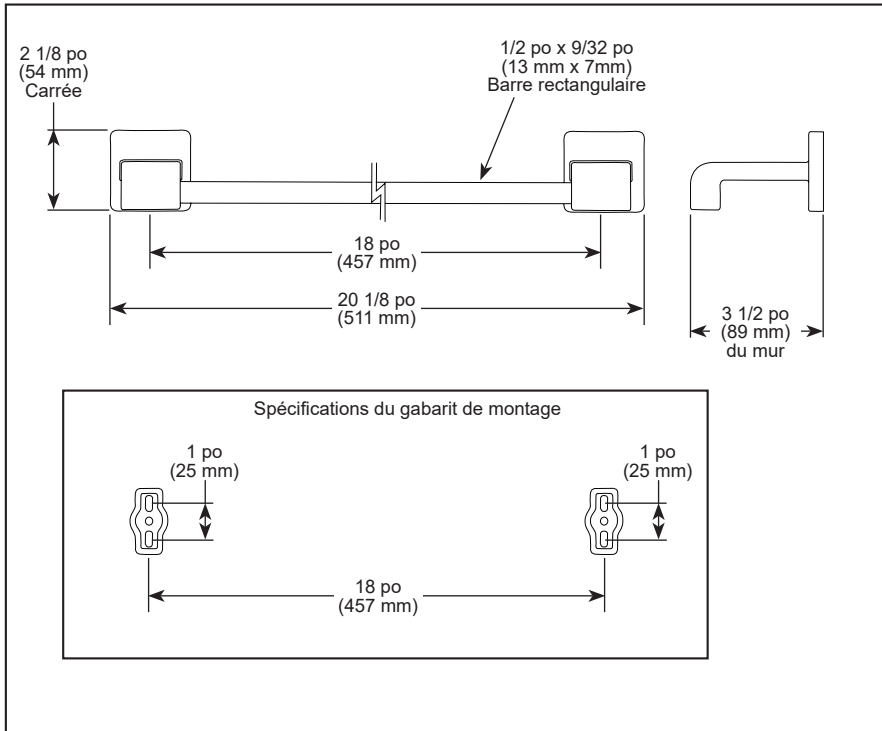

see what Delta can doSM

ACCESSORIES

- Ara[®] Bath Collection
- 18" Towel Bar

STANDARD SPECIFICATIONS:

- Wood blocking is preferable behind all wall surfaces. If wood blocking is not available, the following fasteners are suggested: Tile/Masonry-Plastic or lead Anchors Plaster/drywall-Toggle bolts.
- Mounting hardware and mounting template included with product.

77518-▲

▲ Designate Proper Finish Suffix

voyez ce que Delta peut faire™

ACCESSOIRES

- Collection pour salle de bain Ara^{MD}
- Porte-serviettes 18 po (457 mm)

77518-▲

▲ Désigne le suffixe approprié de la finition