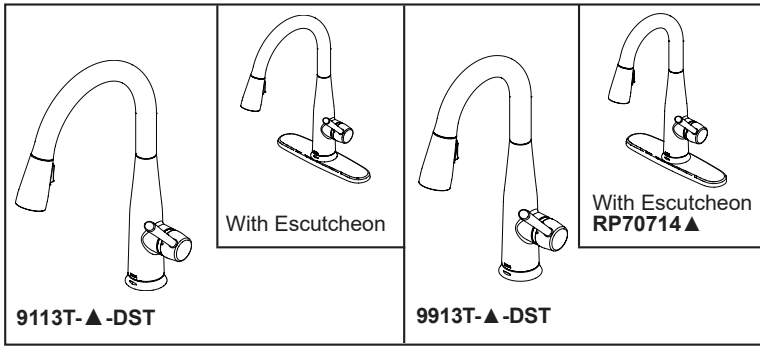

see what Delta can doSM

KITCHEN FAUCETS

- Essa[®] Collection
- Single Handle Pull-Down

FEATURES:

- Touch₂O[®] Technology
- DIAMOND Seal[®] Technology
- MagnaTite[®] Magnetic Docking
- Touch-Clean[®] Spray Holes

STANDARD SPECIFICATIONS:

- Max flow rate 1.8 gpm @ 60 psi, 6.8 L/min @ 414 kPa
- One or three hole mount (Escutcheon included with kitchen models. For prep models, order separately)
- Diamond coated ceramic cartridge
- 3/8" O.D. straight, staggered PEX supply lines
- Spout rotates 360°
- Red/blue indicator markings
- Two-function wand; Aerated stream or spray
- Dual integral check valves in sprayer
- LED indicator light signals on-off, water temperature and low batteries
- Uses 6 AA (included) or 6 C (not included) batteries
- RP102157 Optional 120V AC adapter available (3 prong grounded outlet required)

COMPLIES WITH:

- ASME A112.18.1 / CSA B125.1
- NSF/ANSI/CAN 61 & 372
- ICC/ANSI A117.1 - Valve control only

▲ Designate proper finish suffix

Delta Faucet Company reserves the right (1) to make changes in specifications and materials, and (2) to change or discontinue models, both without notice or obligation. Dimensions are for reference only. See current full-line price book or www.deltafaucet.com for finish options and product availability.