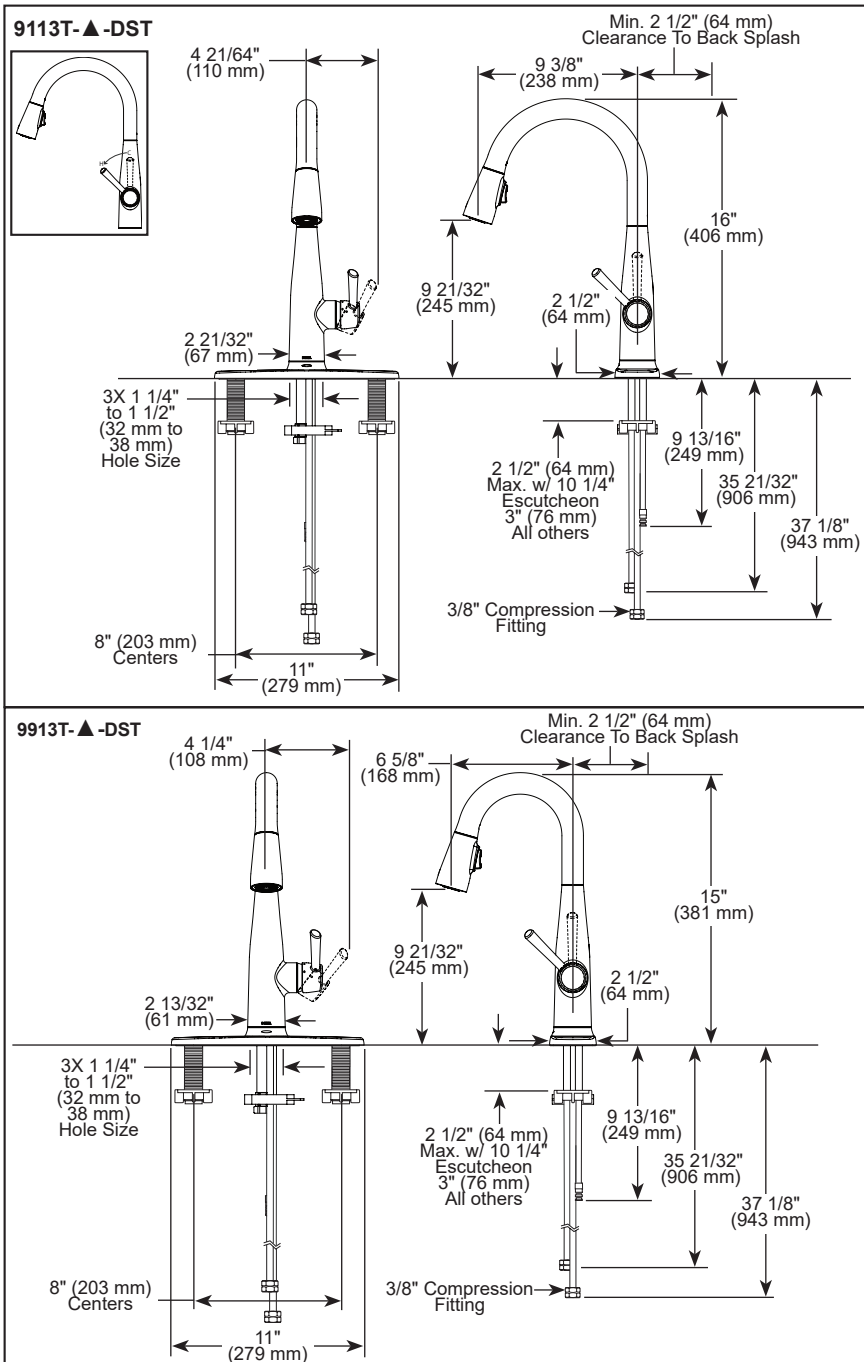

STANDARD SPECIFICATIONS:

- Max flow rate 1.8 gpm @ 60 psi, 6.8 L/min @ 414 kPa
- One or three hole mount (Escutcheon included with kitchen models. For prep models, order separately)
- Diamond coated ceramic cartridge
- 3/8" O.D. straight, staggered PEX supply lines
- Spout rotates 360°
- Red/blue indicator markings
- Two-function wand; Aerated stream or spray
- Dual integral check valves in sprayer
- LED indicator light signals on-off, water temperature and low batteries
- Uses 6 AA (included) or 6 C (not included) batteries
- RP102157 Optional 120V AC adapter available (3 prong grounded outlet required)

COMPLIES WITH:

- ASME A112.18.1 / CSA B125.1
- NSF/ANSI/CAN 61 & 372
- ICC/ANSI A117.1 - Valve control only

▲ Designate proper finish suffix

Delta Faucet Company reserves the right (1) to make changes in specifications and materials, and (2) to change or discontinue models, both without notice or obligation. Dimensions are for reference only. See current full-line price book or www.deltafaucet.com for finish options and product availability.

DSP-K-9113T-DST Rev. C

Delta Faucet Company
 55 E. 111th Street, Carmel, IN 46280
 350 South Edgeware Road, St. Thomas, ON N5P 4L1
 © 2025 Delta Faucet Company