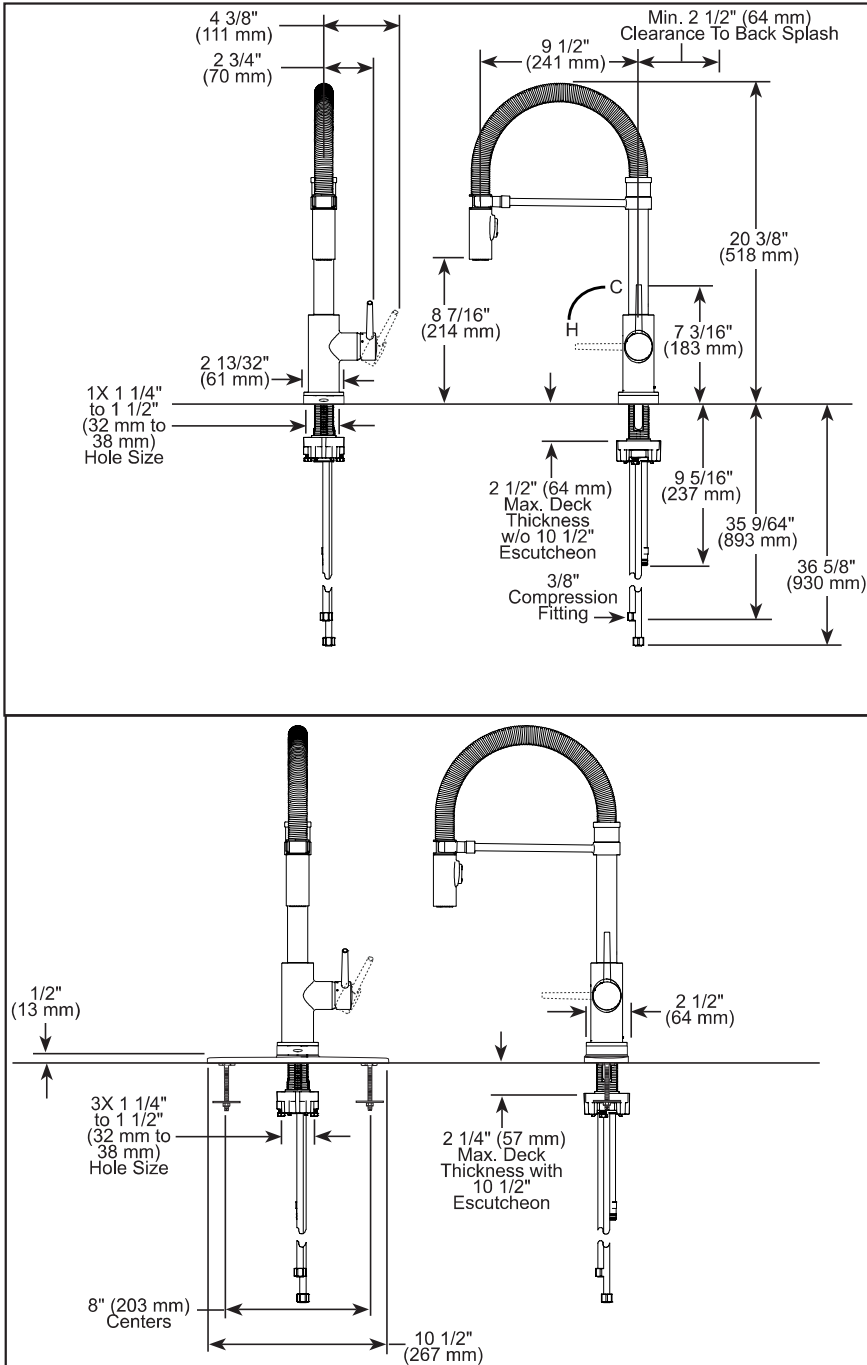

see what Delta can do™

KITCHEN FAUCETS

- Trinsic® Collection
- Single Handle Pull-Down
- Spring Spout

FEATURES:

- Touch₂O® with Touchless Technology
- DIAMOND Seal® Technology
- MagnaTite® Magnetic Docking
- Touch-Clean® Spray Holes

STANDARD SPECIFICATIONS:

- Max flow rate 1.8 gpm @ 60 psi, 6.8 L/min @ 414 kPa
- One or three hole mount (escutcheon not included, order separately)
- Diamond coated ceramic cartridge
- 3/8" O.D. straight, staggered PEX supply lines
- Rotating spout
- Red/Blue indicator markings
- Two-function wand; Aerated stream or spray
- Dual integral check valves in sprayer
- LED indicator light signals on-off, water temperature and when batteries run low
- Uses 6 AA (included) or 6 C (optional, not included) batteries
- Toggle between Touchless and Touch₂O® only settings

COMPLIES WITH:

- ASME A112.18.1 / CSA B125.1
- ICC/ANSI A117.1- Valve control only

▲ Designate proper finish suffix

Delta Faucet Company reserves the right (1) to make changes in specifications and materials, and (2) to change or discontinue models, both without notice or obligation. Dimensions are for reference only. See current full-line price book or www.deltafaucet.com for finish options and product availability.

DSP-K-9659TL-DST Rev. B

Delta Faucet Company

55 E. 111th Street, Carmel, IN 46280
 350 South Edgeware Road, St. Thomas, ON N5P 4L1
 © 2024 Delta Faucet Company