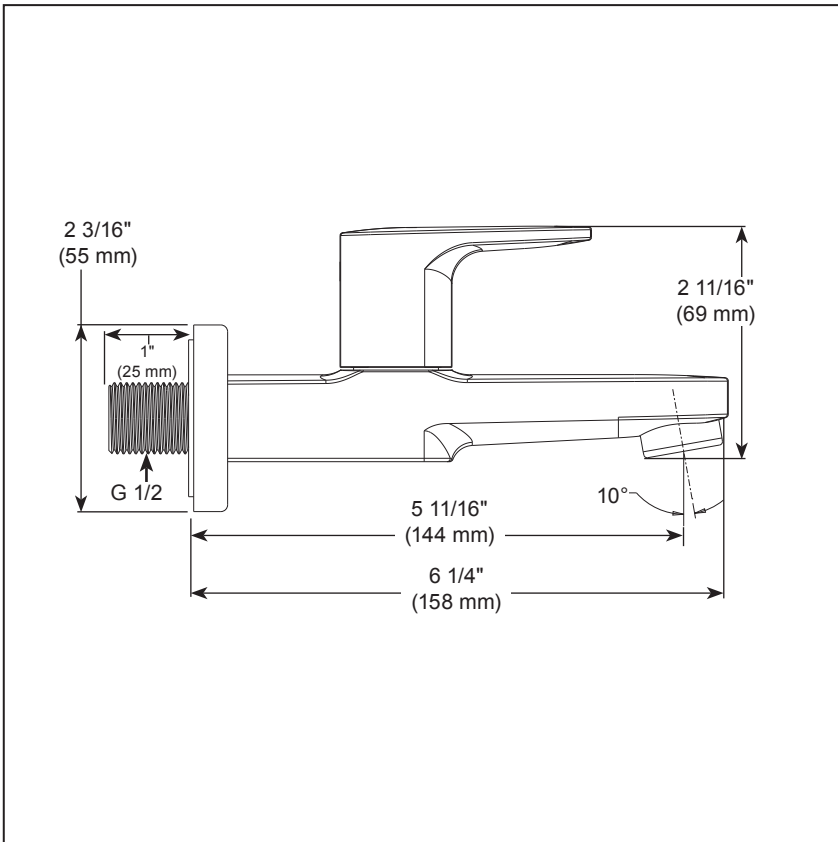

see what Delta can do™

KORBY One Way Bib Tap

BT003-▲

STANDARD SPECIFICATIONS:

- Modern contemporary design: defined by streamlined simplicity and soft rectangular look, the one-way bib tap complements any style of bathroom.
- Ergonomically designed single handle lever offers smooth operation with effortless flow control.
- Max flow rate 18.3 L/min @ 3 bar.
- Long-lasting leak-free performance: solid metal construction with premium ceramic cartridge ensure long-lasting leak-free performance.
- Premium ceramic valve with 90° (1/4 turn) stop; tested over 250,000 cycles to ensure long-lasting leak-free use.
- Leak Proof : 100% leak tested.
- Corrosion resistant finish will not fade or tarnish over a period.
- Easy to install with standard G 1/2" connections.