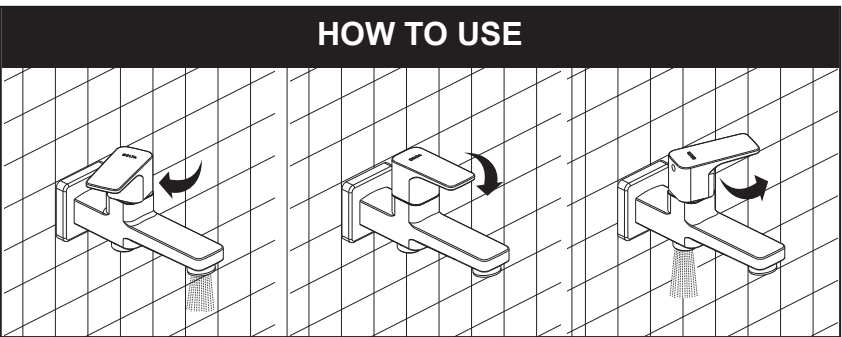

see what Delta can do™

KORBY Two Way Bib Tap

STANDARD SPECIFICATIONS:

- Modern contemporary design: defined by streamlined simplicity and soft rectangular look, the two-way bib tap complements any style of bathroom.
- Ergonomically designed single handle lever offers smooth operation with effortless flow control.
- Max flow rate 19.8 L/min @ 3 bar. (Aerator)
- Max flow rate 30.9 L/min @ 3 bar. (Hose)
- Long-lasting leak-free performance: solid metal construction with premium ceramic cartridge ensure long-lasting leak-free performance.
- Premium ceramic valve with 90° (1/4 turn) stop; tested over 250,000 cycles to ensure long-lasting leak-free use.
- Leak Proof : 100% leak tested.
- Corrosion resistant finish will not fade or tarnish over a period.
- Easy to install with standard G 1/2" connections.