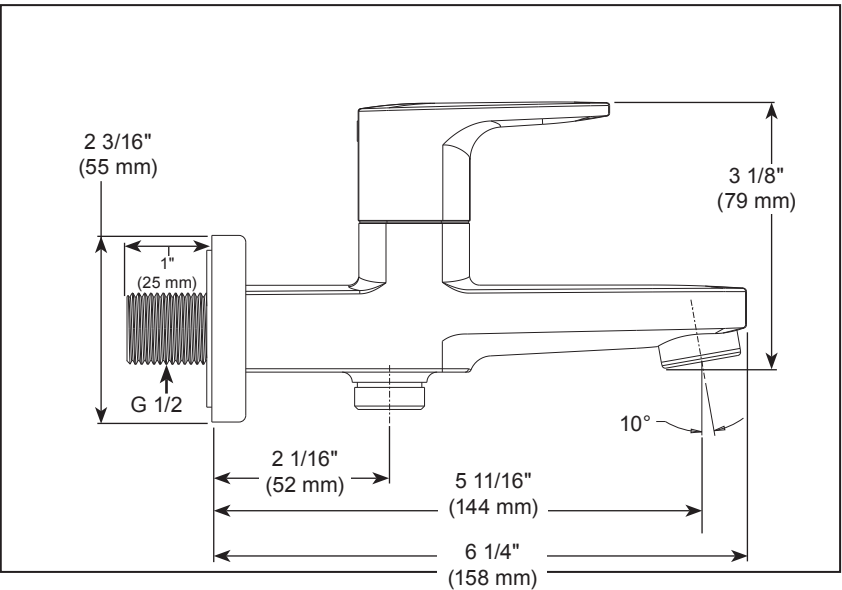

see what Delta can do™

KORBY Two Way Bib Tap

STANDARD SPECIFICATIONS:

- Modern contemporary design: defined by streamlined simplicity and soft rectangular look, the two-way bib tap complements any style of bathroom.
- Ergonomically designed single handle lever offers smooth operation with effortless flow control.
- Max flow rate 19.8 L/min @ 3 bar. (Aerator)
- Max flow rate 30.9 L/min @ 3 bar. (Hose)
- Long-lasting leak-free performance: solid metal construction with premium ceramic cartridge ensure long-lasting leak-free performance.
- Premium ceramic valve with 90° (1/4 turn) stop; tested over 250,000 cycles to ensure long-lasting leak-free use.
- Leak Proof : 100% leak tested.
- Corrosion resistant finish will not fade or tarnish over a period.
- Easy to install with standard G 1/2" connections.

Pressure (Bar)	Flow rate (L/Min)	
	Aerator	Hose
1	11.5	18.5
2	16.3	25.2
3	19.8	30.9
4	22.7	34.0
5	25.2	37.8

▲ Designate Proper Finish Suffix