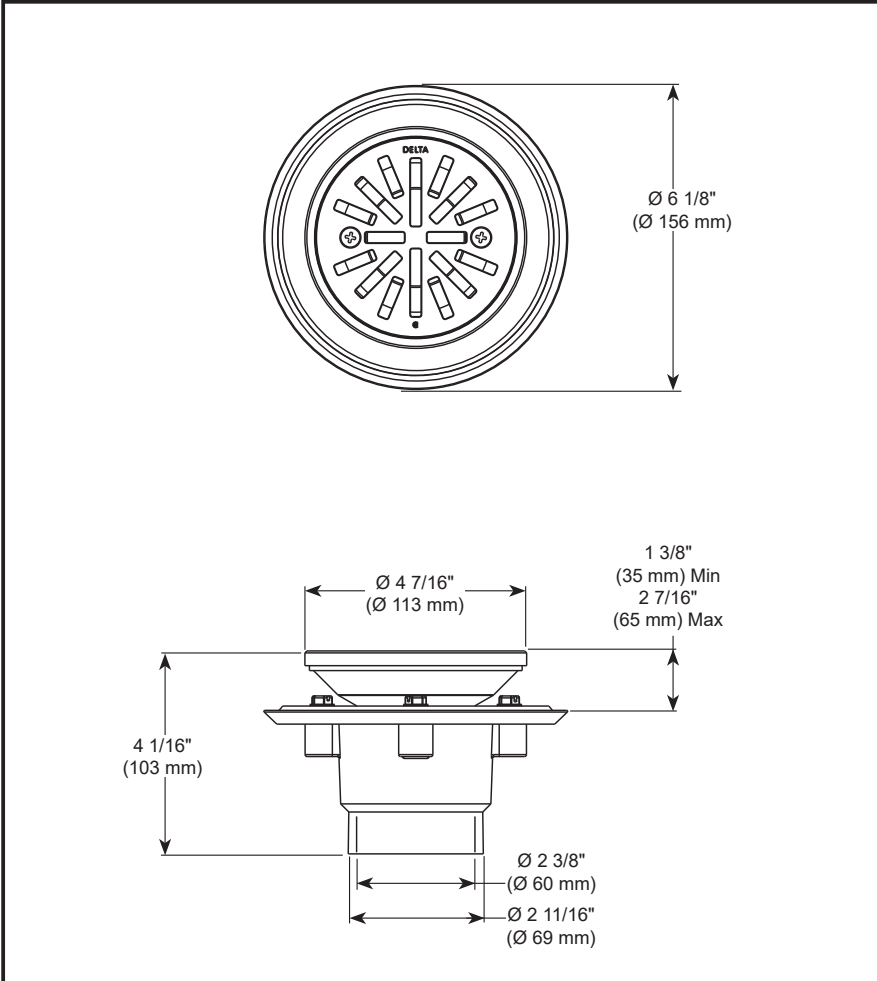

COMPLIES WITH:

- ASME A112.18.2 / CSA B125.2

▲ Designate proper finish suffix

Delta Faucet Company reserves the right (1) to make changes in specifications and materials, and (2) to change or discontinue models, both without notice or obligation. Dimensions are for reference only. See current full-line price book or www.deltafaucet.com for finish options and product availability.

Delta Faucet Company

55 E. 111th Street, Carmel, IN 46280
350 South Edgeware Road, St. Thomas, ON N5P 4L1
© 2025 Delta Faucet Company