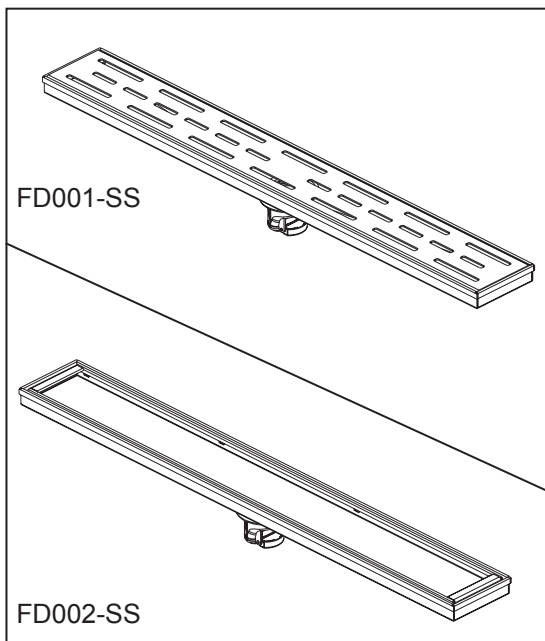

see what Delta can doSM

LINEAR FLOOR DRAIN

STANDARD SPECIFICATIONS

- Finish: Stainless steel
- 24" Linear floor drain & 24" linear floor drain with Tile in insert
- Minimum flow rate: 60L/min
- Material: SUS304
- Insect and odor control
- Linear Floor Drain has sufficient strength to withstand load of 1.3 kN (300 lbf)

Submitted Model No.: _____

Specific Features: _____

FD001-SS

FD002-SS