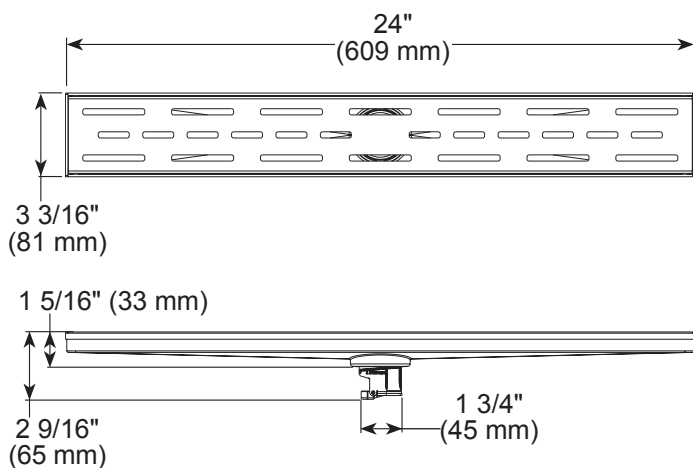

see what Delta can do^{SM}

LINEAR FLOOR DRAIN

STANDARD SPECIFICATIONS

- Finish: Stainless steel
- 24" Linear floor drain & 24" linear floor drain with Tile in insert
- Minimum flow rate: 60L/min
- Material: SUS304
- Insect and odor control
- Linear Floor Drain has sufficient strength to withstand load of 1.3 kN (300 lbf)

Submitted Model No.: _____

Specific Features: _____

FD001-SS

FD002-SS