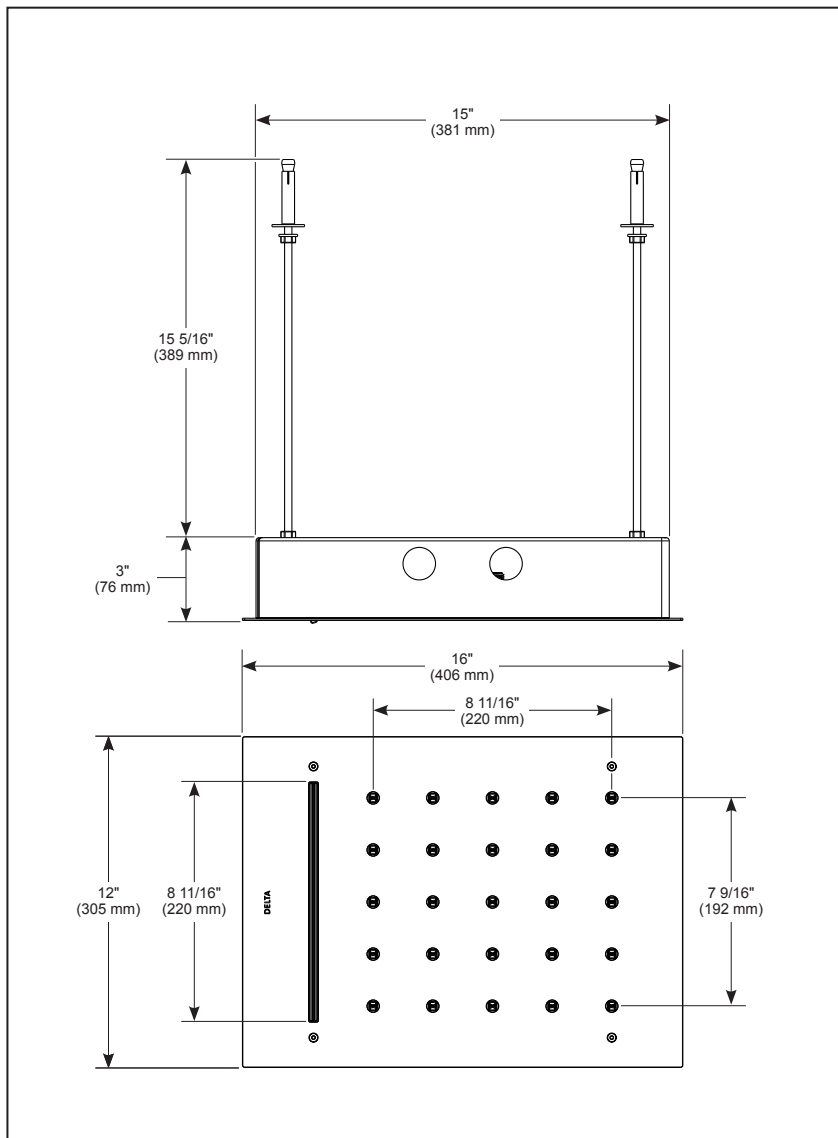

Submitted Model No.: _____

Specific Features: _____

▲ Designate proper finish suffix

see what Delta can do™

MULTI-FUNCTION SHOWER HEAD

■ MagnaFlow® Bud

FEATURES:

- H2Okinetik Technology® Shower Head
- Cascade Flow

STANDARD SPECIFICATIONS:

- 2 functions: H2Okinetik and Cascade
- Unique & pure water experiences
- Robust design with no moving parts ensures better reliability
- Metal construction
- Stainless steel braided flexible supply hose with G1/2-ISO228/1:2000 thread connections.
- Easy to install & service.