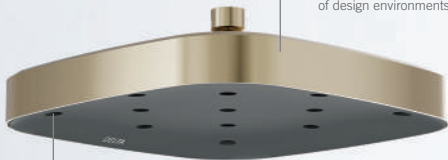

Highly engineered chambers (with no moving parts) inside the showerhead sculpt water into a unique wave pattern to save water and handle tough Indian water conditions better.

The oscillating pattern of the water also prevents build-up of mineral deposits, making the H2Okinetic® spray chambers self-cleaning.

10" H₂Okinetic[®] Showerhead

The feeling of more water without using more water.

UNIQUE ROUNDED SQUARE SHAPE

Gently rounded contours seamlessly blend into a variety of design environments.

H₂OKINETIC[®] TECHNOLOGY

Sculpts water into a unique wave pattern that deliver more warmth, intensity and coverage while using less water than a standard shower.

WALL MOUNT OR CEILING MOUNT

Flexibility to install on-wall or on-ceiling with any standard wall mount or ceiling mount shower arm.

Matte Black

Versatile achromatic shade that creates a feeling of depth and infinite space

Polished Chrome

Highly reflective yet maintains an elegant, contemporary composure

10" H2Oknetic® Showerhead
ISH1118
Single Setting