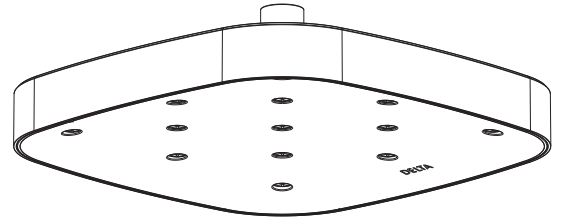

see what Delta can do™

115920

10" H2Okinetic Shower Head

Model
ISH1118▲

▲ Specify Finish

Write purchased model number here.

You may need:

ISH1118▲
Overall size

1. Ceiling mount installation

Install shower head to shower arm with wrench.

Note: Shower arm is not included with the product and sold separately.

2. Wall mount installation

Install shower head to shower arm with wrench.

Note: Shower arm is not included with the product and sold separately.