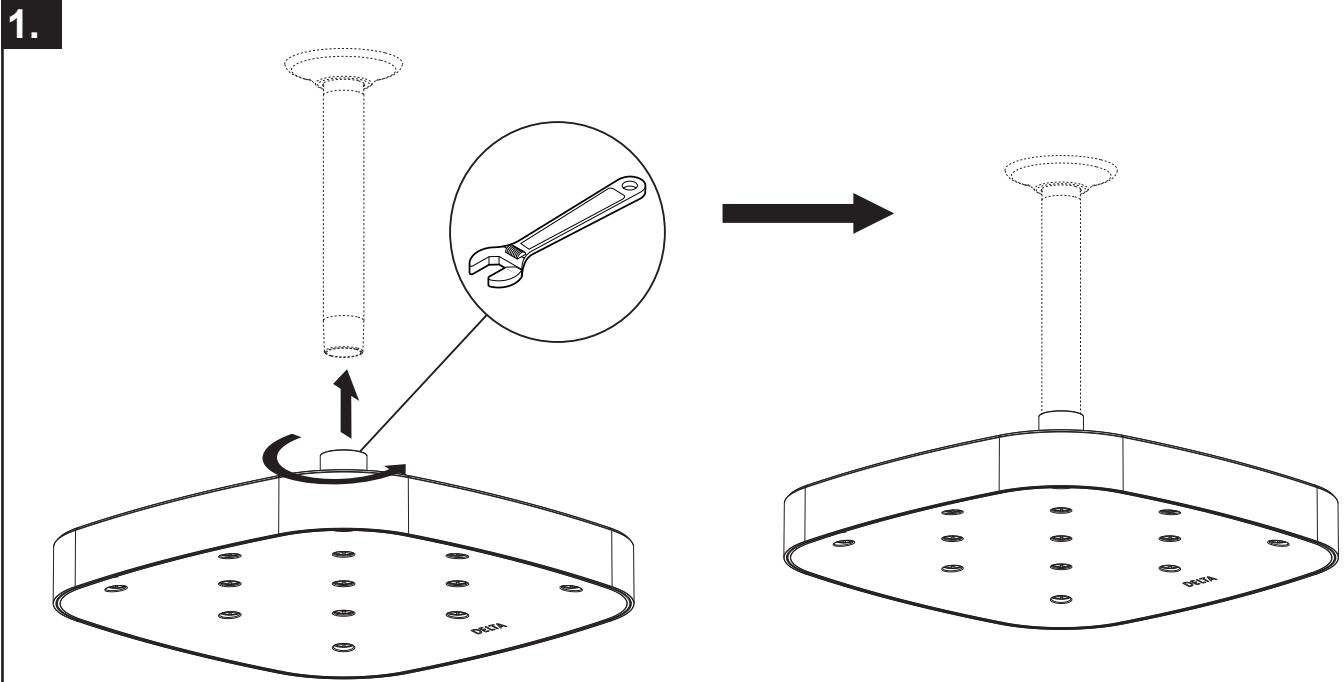

see what Delta can do™

115920

10" H2Okinetic Shower Head

Model
ISH1118▲

▲ Specify Finish

Write purchased model number here.

You may need:

ISH1118▲
Overall size

1. Ceiling mount installation

Install shower head to shower arm with wrench.

Note: Shower arm is not included with the product and sold separately.

2. Wall mount installation

Install shower head to shower arm with wrench.

Note: Shower arm is not included with the product and sold separately.