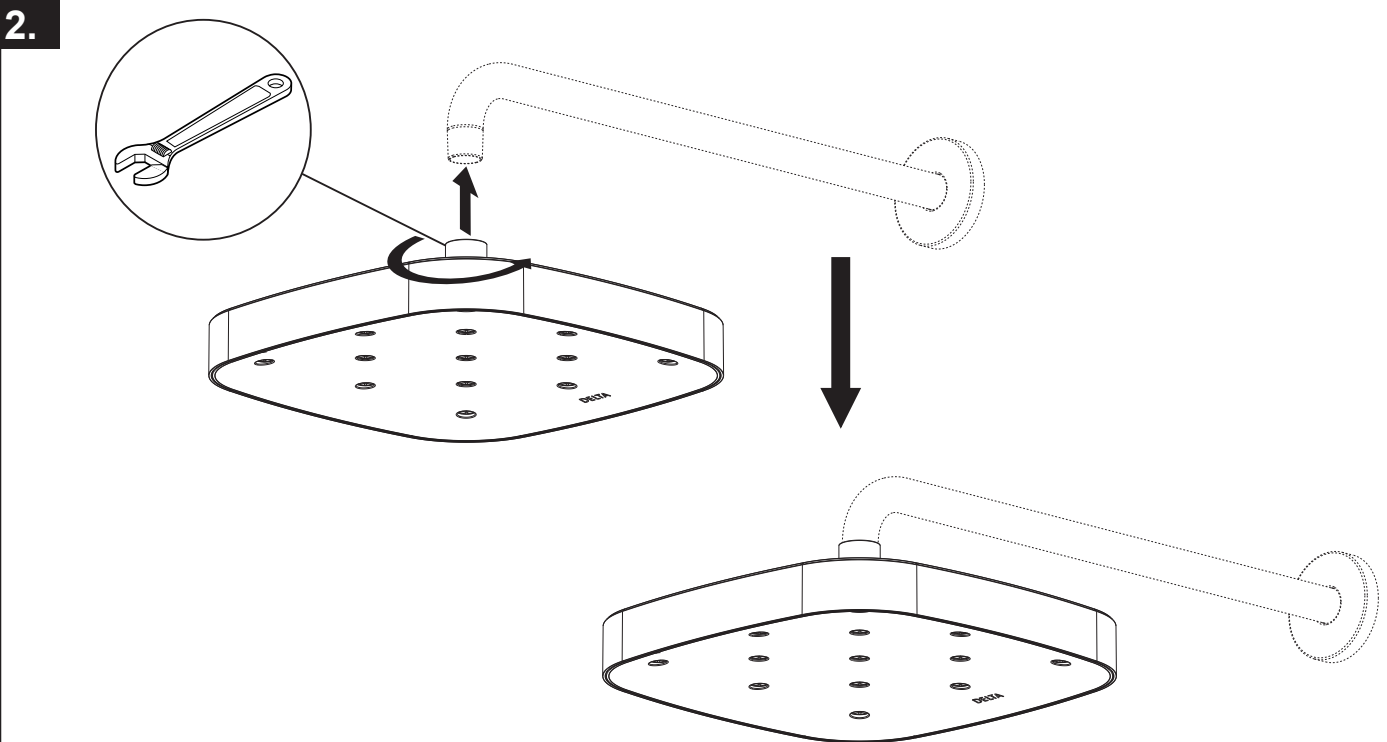

see what Delta can do™

115920

10" H2Okinetic Shower Head

Model
ISH1118▲

▲ Specify Finish

Write purchased model number here.

You may need:

ISH1118▲
Overall size

1. Ceiling mount installation

Install shower head to shower arm with wrench.

Note: Shower arm is not included with the product and sold separately.

2. Wall mount installation

Install shower head to shower arm with wrench.

Note: Shower arm is not included with the product and sold separately.