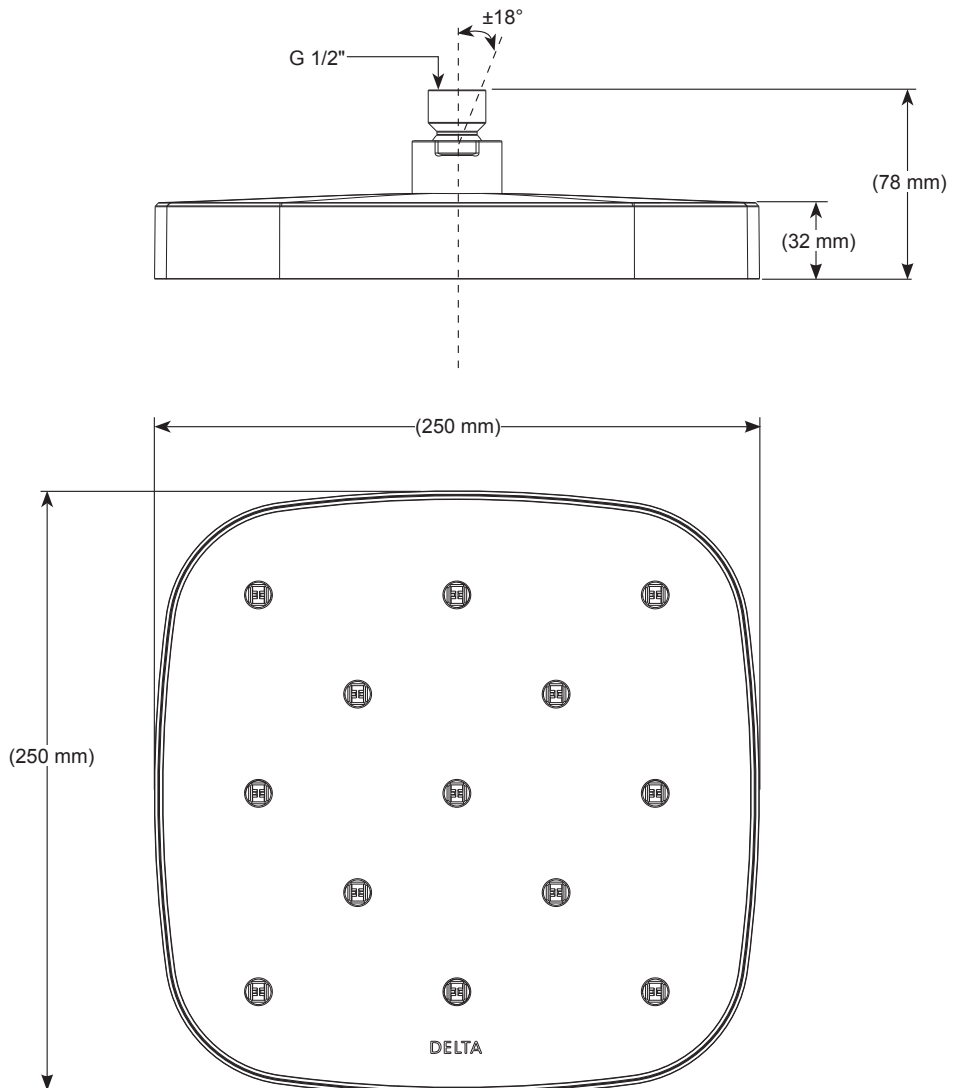

see what Delta can do™

115920

10" H2Okinetic Shower Head

Model
ISH1118▲

▲ Specify Finish

Write purchased model number here.

You may need:

ISH1118▲
Overall size

1. Ceiling mount installation

Install shower head to shower arm with wrench.

Note: Shower arm is not included with the product and sold separately.

2. Wall mount installation

Install shower head to shower arm with wrench.

Note: Shower arm is not included with the product and sold separately.