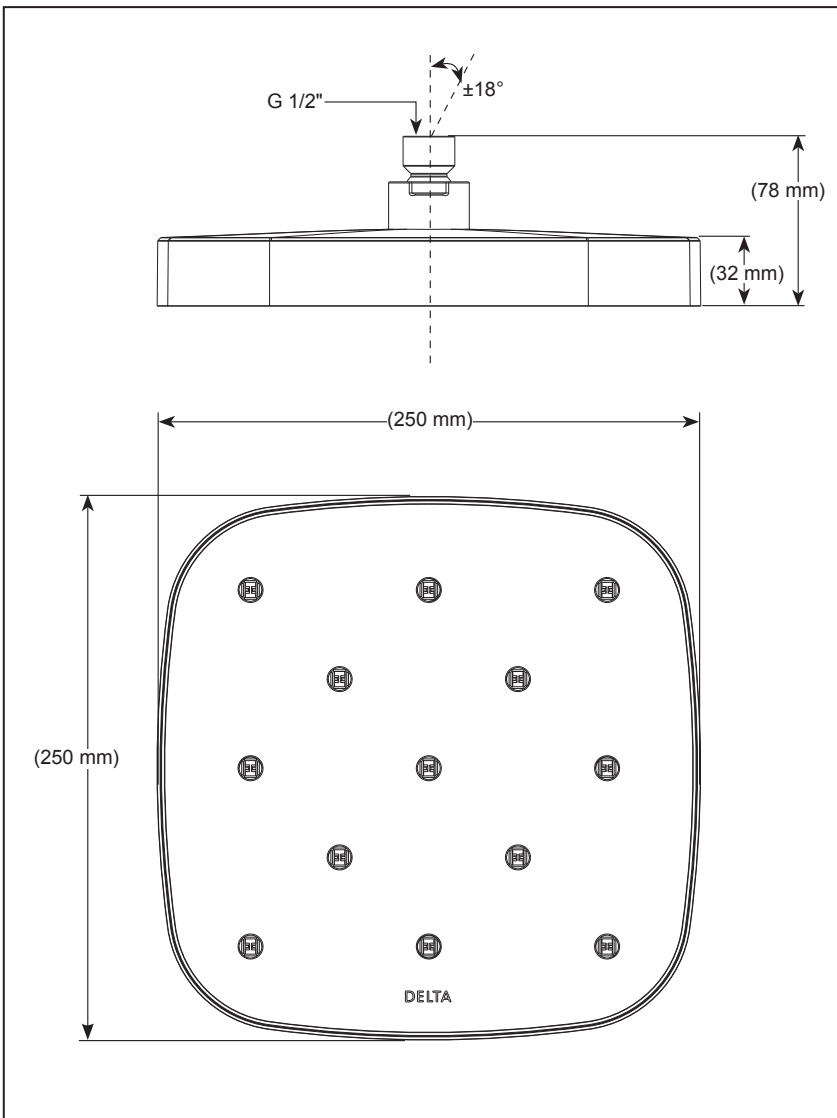

see what Delta can do™

10" Square Single Function H2Okinetic® Showerhead

ISH1118▲

FEATURES:

- H2Okinetic® Technology

STANDARD SPECIFICATIONS:

- Unique rounded square shape -Gently rounded contours seamlessly blend into a variety of design environments
- Size -10" x 10" (250 mm x 250 mm) square single function showerhead
- Unique and pure water experiences -no lights, sound, air mixing or any other gimmick
- H2Okinetic® Technology -Provides bigger droplets, extra warmth and water intensity
- Wall Mount or Ceiling Mount -Flexibility to install on-wall or on-ceiling with any standard showerarm with G1/2" thread connection
- Showerhead only, must order showerarm separately
- Easy to install and service

COMPLIES WITH:

- ASME A112.18.1 / CSA B125.1

Pressure (Bar)	Flow rate (L/Min)
1	7.40
2	7.58
3	8.09
4	8.18
5	8.02

▲ Designate proper finish suffix