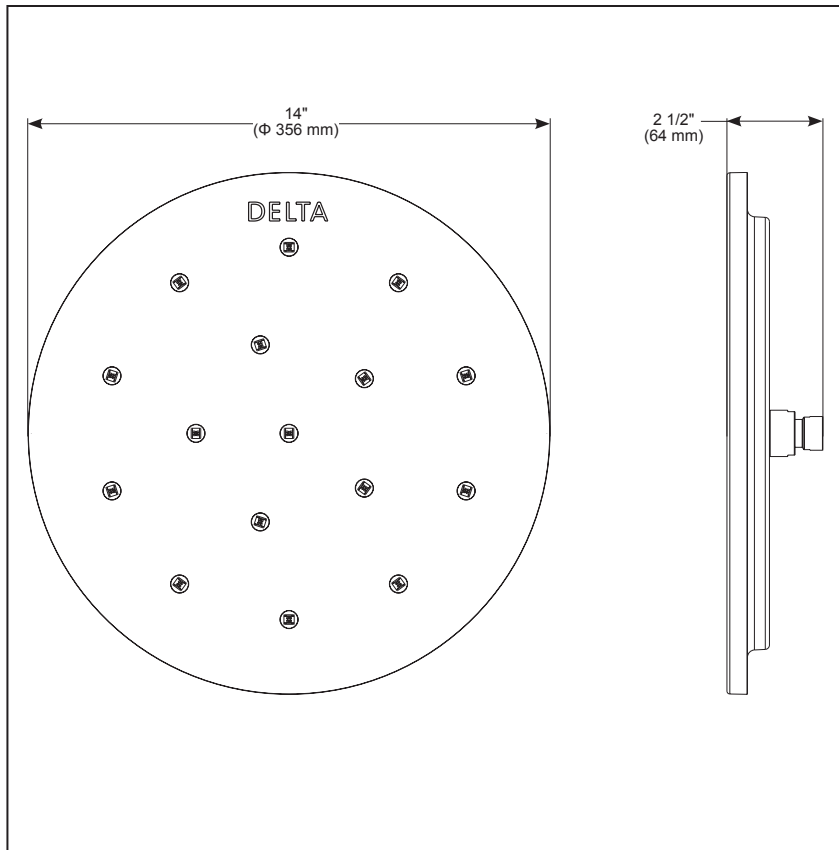

Submitted Model No.: _____

Specific Features: _____

▲ Designate proper finish suffix

see what Delta can do™

14" ROUND SHOWER HEAD

STANDARD SPECIFICATIONS:

- H2Okinetic Technology®
- 14" (356 mm) 1 function round shower head
- Metal : Brass
- 16 pcs 3-Dimensional H2O kinetic spray nozzles
- Unique & pure water experiences
- Robust design with no moving parts ensures better reliability
- Model with water flow restricted
- G 1/2 - ISO228/1:2000 thread connection