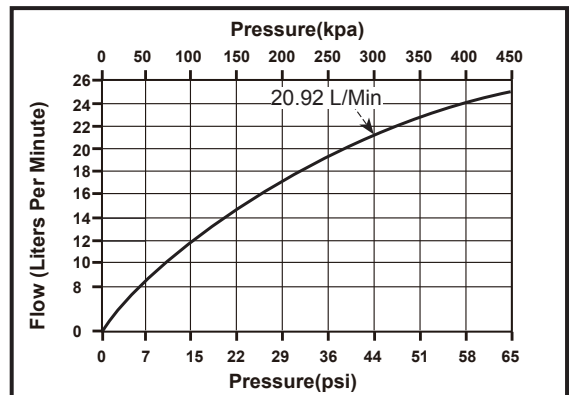

Dimensions are for reference only / Las dimensiones son sólo de referencia / As dimensões são apenas para referência

DSP-B-ITS61444 Rev. A