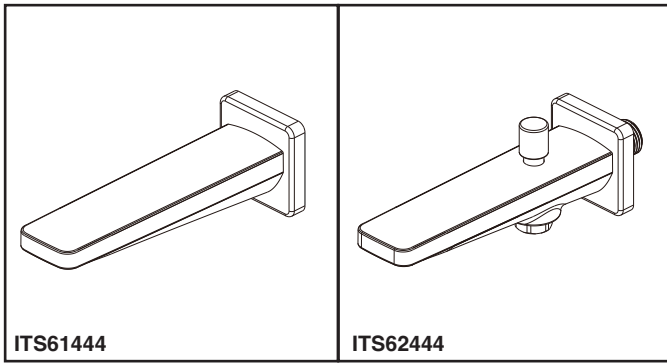

see what Delta can do™

KORBY

- TUB SPOUT WITH & WITHOUT DIVERTER
- SURTIDOR/CAÑO PARA BAÑERA CON Y SIN DESVIADOR
- BICA DA BANHEIRA COM E SEM DESVIADOR

Submitted Model No. / Número de Modelo Supuesto / Apresentado o modelo N °

Specific Features / Característica Específica / Características Específicas

ES ESPECIFICACIÓN ESTÁNDAR:

- Diseño contemporáneo moderno: definido por la simplicidad aerodinámica y la apariencia suave rectangular, el surtidor para bañeras complementa cualquier estilo de baño.
- Rendimiento duradero sin fugas: la construcción de metal sólido con cartucho de cerámica premium garantiza un rendimiento duradero sin fugas.
- El acabado resistente a la corrosión no se desvanecerá ni se empañará durante un período de tiempo.
- Aireador de alto rendimiento para un flujo suave y sin salpicaduras.
- Fácil de instalar: viene con conexión estándar G1/2" para una fácil instalación.

ACABADOS DISPONIBLES:

- Cromo Pulido

CUMPLE CON:

- A112.18.1 / CSA B125.1

PT ESPECIFICAÇÃO ESTÁNDAR:

- Design moderno e contemporâneo: definida pela sua simplicidade aerodinâmica e aparência retangular suave, a bica da banheira complementa qualquer estilo de banheiro.
- Desempenho sem vazamentos de longa duração: o design de metal sólido com cartucho de cerâmica premium garante um desempenho sem vazamentos de longa duração.
- O acabamento resistente à corrosão não desbota nem mancha com o tempo.
- Arejador de alto desempenho para um fluxo suave e sem respingos.
- Fácil de Instalar: Vem com conexão G1/2" padrão para fácil instalação.

ACABAMENTOS DISPONÍVEIS :

- Metal Polido

CONFORME:

- A112.18.1 / CSA B125.1