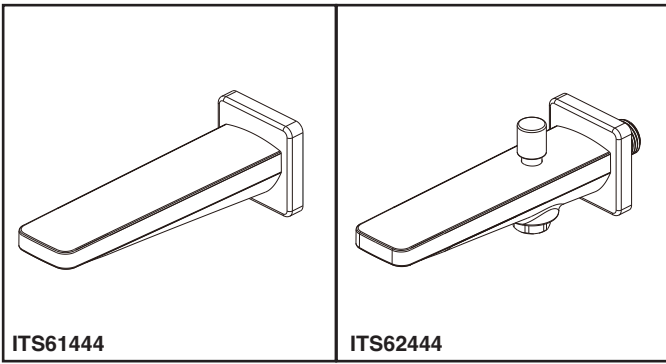

see what Delta can do™

**KORBY**

- TUB SPOUT WITH & WITHOUT DIVERTER
- SURTIDOR/CAÑO PARA BAÑERA CON Y SINDESVIADOR
- BICA DA BANHEIRA COM E SEM DESVIADOR

Submitted Model No. / Número de Modelo Supuesto / Apresentado o modelo N °

Specific Features / Característica Específica / Características Específicas

**EN**

**STANDARD SPECIFICATION:**

- Modern contemporary design: defined by streamlined simplicity and soft rectangular look, the tub spout complements any style of bathroom.
- Long-lasting leak-free performance: solid metal construction ensure long-lasting leak-free performance.
- Corrosion resistant finish will not fade or tarnish over a period.
- High performance aerator for a soft and splash-free stream.
- Easy to install: comes with standard G1/2" connection for easy installation.