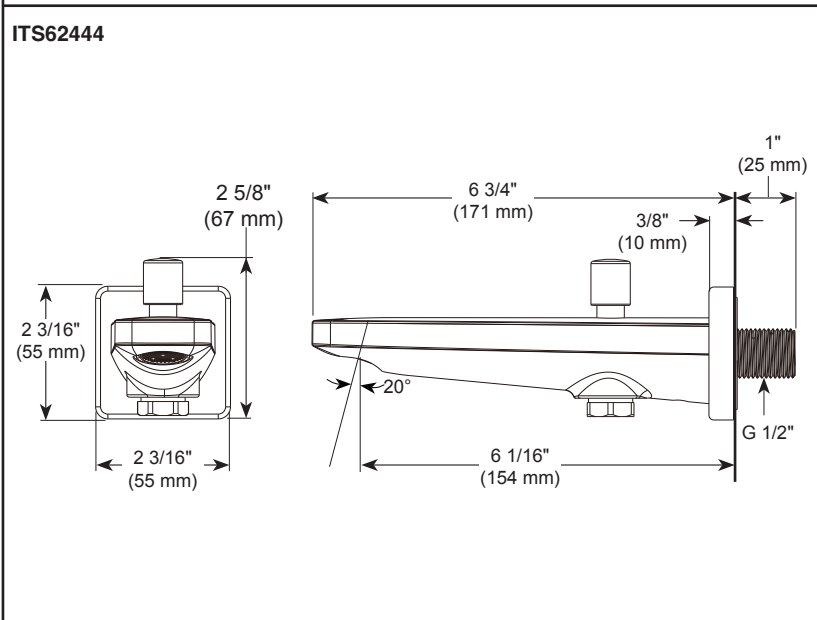

Dimensions are for reference only / Las dimensiones son sólo de referencia / As dimensões são apenas para referência

DSP-B-ITS61444 Rev. A