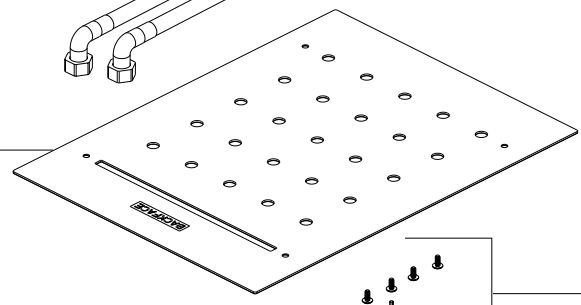

Model  
ISH1115▲

▲ Specify Finish

**RP100531**  
Bolt Kit

**RP200041**  
7 GPM Restrictor

**RP200042**  
H2OKinetic Kit  
with Screws

**RP200039**  
Cascade Kit with Screws

**RP100533**  
Hose

**RP200040**▲  
Faceplate

**RP100532**▲  
Set Screw and Wrench