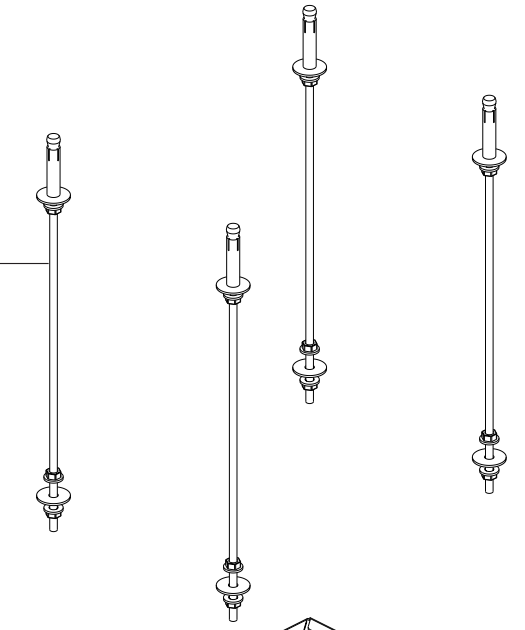

Model  
ISH1115▲

▲ Specify Finish

**RP100531**  
Bolt Kit

**RP200041**  
7 GPM Restrictor

**RP200042**  
H2OKinetic Kit  
with Screws

**RP200039**  
Cascade Kit with Screws

**RP100533**  
Hose

**RP200040**▲  
Faceplate

**RP100532**▲  
Set Screw and Wrench