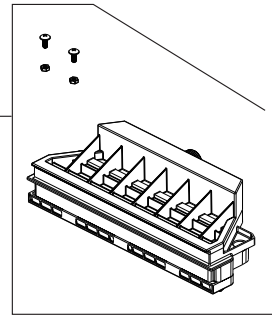

Model  
ISH1115▲

▲ Specify Finish

**RP100531**  
Bolt Kit

**RP200041**  
7 GPM Restrictor

**RP200042**  
H2OKinetic Kit  
with Screws

**RP200039**  
Cascade Kit with Screws

**RP100533**  
Hose

**RP200040**▲  
Faceplate

**RP100532**▲  
Set Screw and Wrench