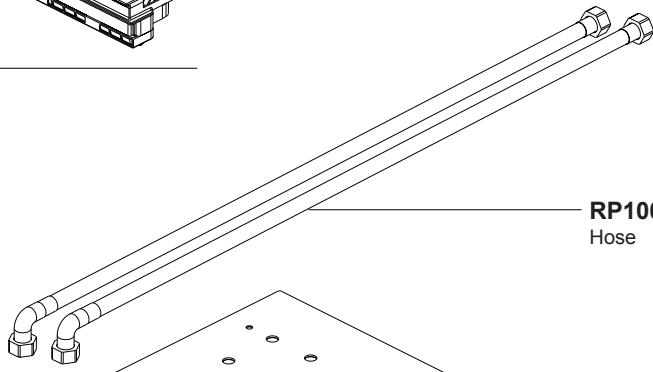

Model  
ISH1115▲

▲ Specify Finish

**RP100531**  
Bolt Kit

**RP200041**  
7 GPM Restrictor

**RP200042**  
H2OKinetic Kit  
with Screws

**RP200039**  
Cascade Kit with Screws

**RP100533**  
Hose

**RP200040**▲  
Faceplate

**RP100532**▲  
Set Screw and Wrench