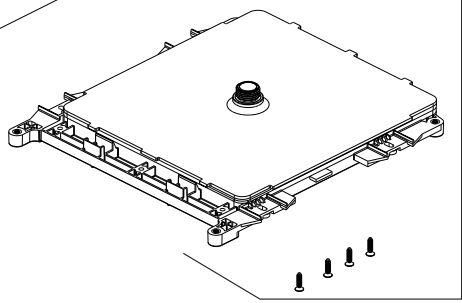

Model  
ISH1115▲

▲ Specify Finish

**RP100531**  
Bolt Kit

**RP200041**  
7 GPM Restrictor

**RP200042**  
H2OKinetic Kit  
with Screws

**RP200039**  
Cascade Kit with Screws

**RP100533**  
Hose

**RP200040**▲  
Faceplate

**RP100532**▲  
Set Screw and Wrench