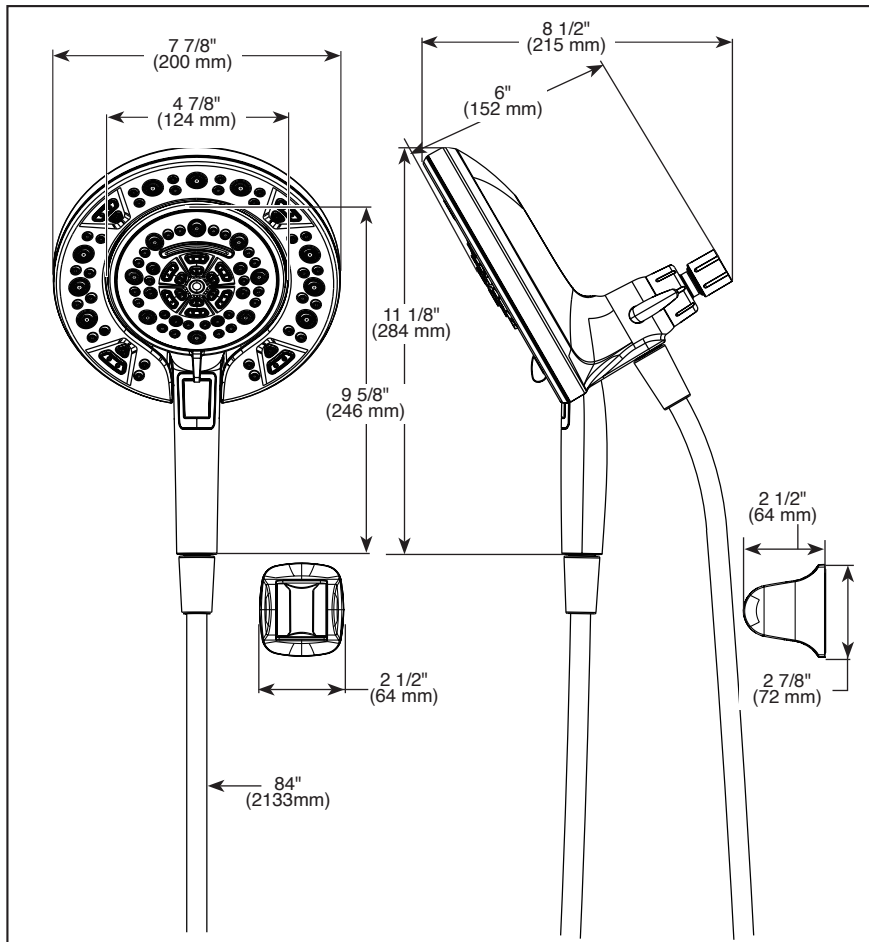

see what Delta can do™

IN2ITION®

- 2-In-1 Shower
- 7-Spray Setting Hand Shower
- Additional Docking Mount for Hand Shower

FEATURES:

- Touch-Clean® Nozzles
- MagnaTite® Docking

STANDARD SPECIFICATIONS:

- Max flow rate 2.5 gpm @ 80 psi, 9.5 L/min @ 550 kPa
- Integrated hand shower docks securely into shower head when not in use
- 3-Way diverter allows for single or shared operation of shower head and hand shower
- Change hand shower spray modes with easy turn dial
- Pause hand shower flow with push button pause in handle – pause is a non-positive shut-off
- 84" (2133) stainless steel hose (Chrome, SN finishes)
- 84" (2133 mm) UltraFlex® hose (RB, BL finishes)
- Ball connector swivel angle is 32° (16° per side)
- Additional Docking Mount for Hand Shower can swivel 35° forward to 5° backward

COMPLIES WITH:

- ASME A112.18.1 / CSA B125.1

Submitted Model No.: _____

Specific Features: _____

▲ Designate proper finish suffix

RP101859▲
Additional Docking Mount
for Hand Shower

Delta reserves the right (1) to make changes in specifications and materials, and (2) to change or discontinue models, both without notice or obligation. Dimensions are for reference only. See current full-line price book or www.deltafaucet.com for finish options and product availability.