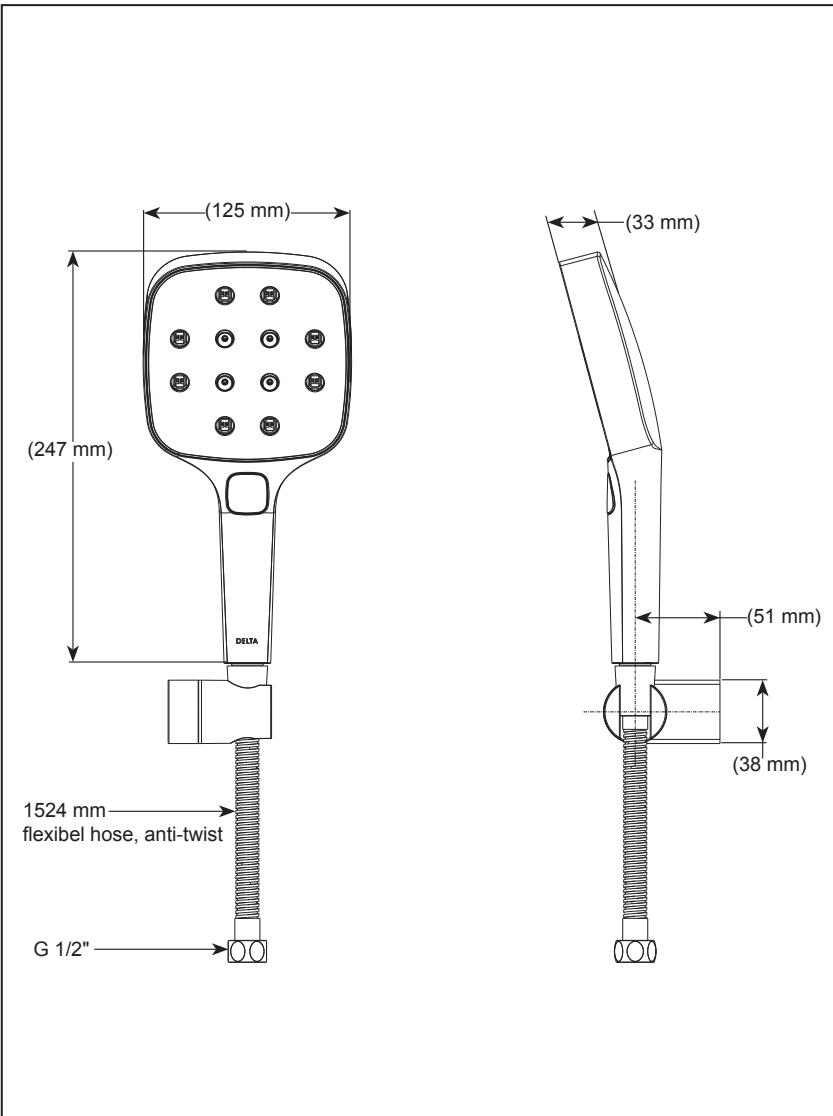

see what Delta can do™

5" Multi-Function H2Okinetic® Handshower with Mist Spray

FEATURES:

- H2Okinetic® Technology
- Mist Spray

STANDARD SPECIFICATIONS:

- Unique rounded square shape -Gently rounded contours seamlessly blend into a variety of design environments
- Size -5" x 5" (125 mm x 125 mm) square single function showerhead
- Unique and pure water experiences -no lights, sound, air mixing or any other gimmick
- Spray types: H2Okinetic® and Mist
- H2Okinetic® Technology -Provides bigger droplets, extra warmth and water intensity
- Mist Spray -The gentle mist spray soothes and refreshes tired skin while promoting a peaceful state of mind
- Easy to install with standard G 1/2" thread connection
- Includes stretchable metal hose and wall-mount bracket
- Easy to install and service

COMPLIES WITH:

- ASME A112.18.1 / CSA B125.1

▲ Designate proper finish suffix

Pressure (Bar)	Flow rate (L/Min)	
	Mist Spray	H2Okinetic Spray
1	4.48	4.74
2	6.28	6.57
3	7.49	7.44
4	7.61	7.73
5	8.08	8.10