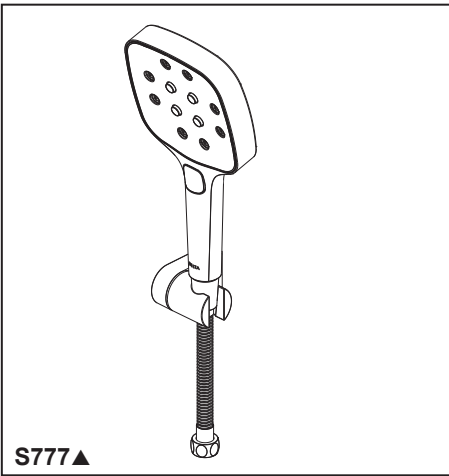

see what Delta can do™

5" Multi-Function H2Okinetic® Handshower with Mist Spray

FEATURES:

- H2Okinetic® Technology
- Mist Spray

STANDARD SPECIFICATIONS:

- Unique rounded square shape -Gently rounded contours seamlessly blend into a variety of design environments
- Size -5" x 5" (125 mm x 125 mm) square single function showerhead
- Unique and pure water experiences -no lights, sound, air mixing or any other gimmick
- Spray types: H2Okinetic® and Mist
- H2Okinetic® Technology -Provides bigger droplets, extra warmth and water intensity
- Mist Spray -The gentle mist spray soothes and refreshes tired skin while promoting a peaceful state of mind
- Easy to install with standard G 1/2" thread connection
- Includes stretchable metal hose and wall-mount bracket
- Easy to install and service