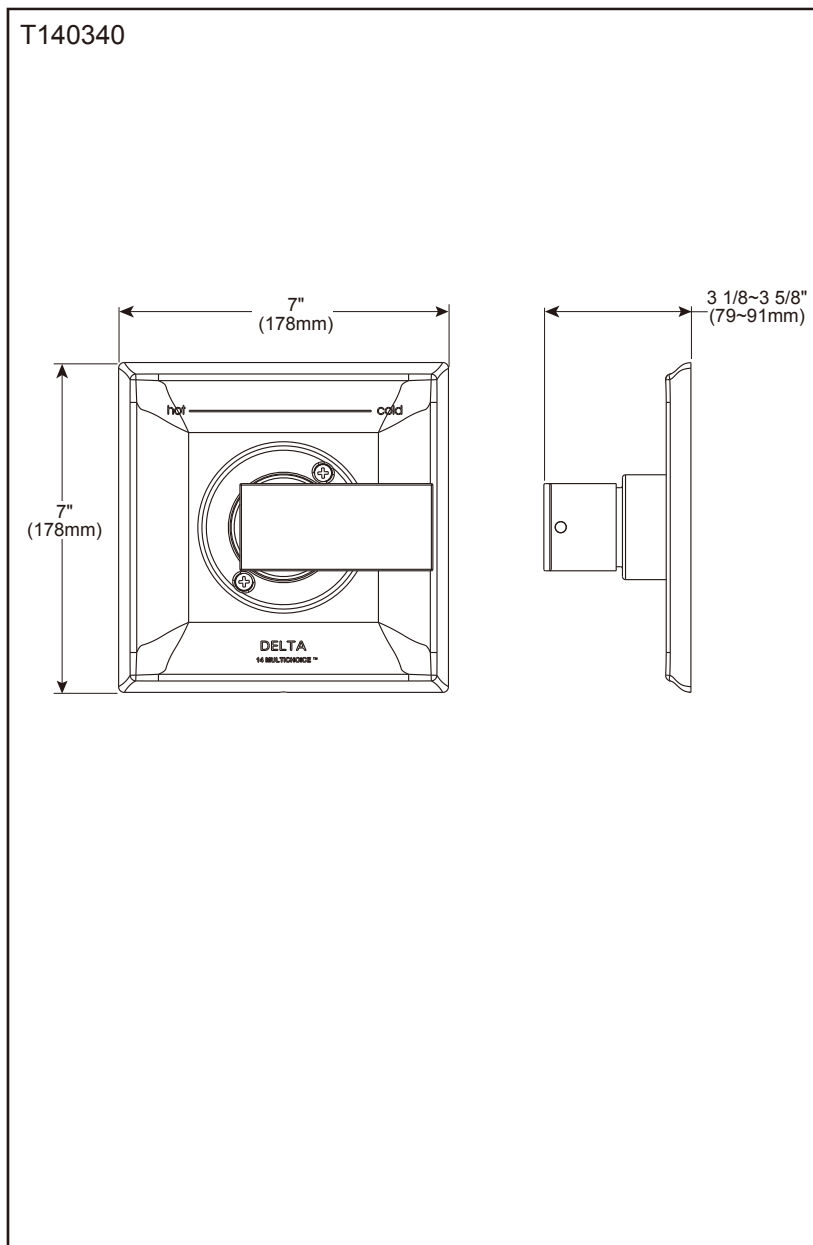

T140340

## Filis

- In wall tub shower trim
- Componente externo de grifo instalado en pared

Submitted Model No./Número de Modelo Supuesto/

Specific Feature/Característica Específica/

### Standard Specification

- Trim finish: chrome plated.
- Cast zinc alloy handle.
- Temperature only controlled with handle.
- Field adjustable to limit handle rotation into hot water zone.
- 120° maximum handle rotation.
- Must order MultiChoice® universal rough R10000 separately.

Dimensions are for reference only / Las dimensiones son sólo de referencia /  
As dimensões são apenas para referência / 以上尺寸仅供参考

DSP-B-T140340 Rev. A