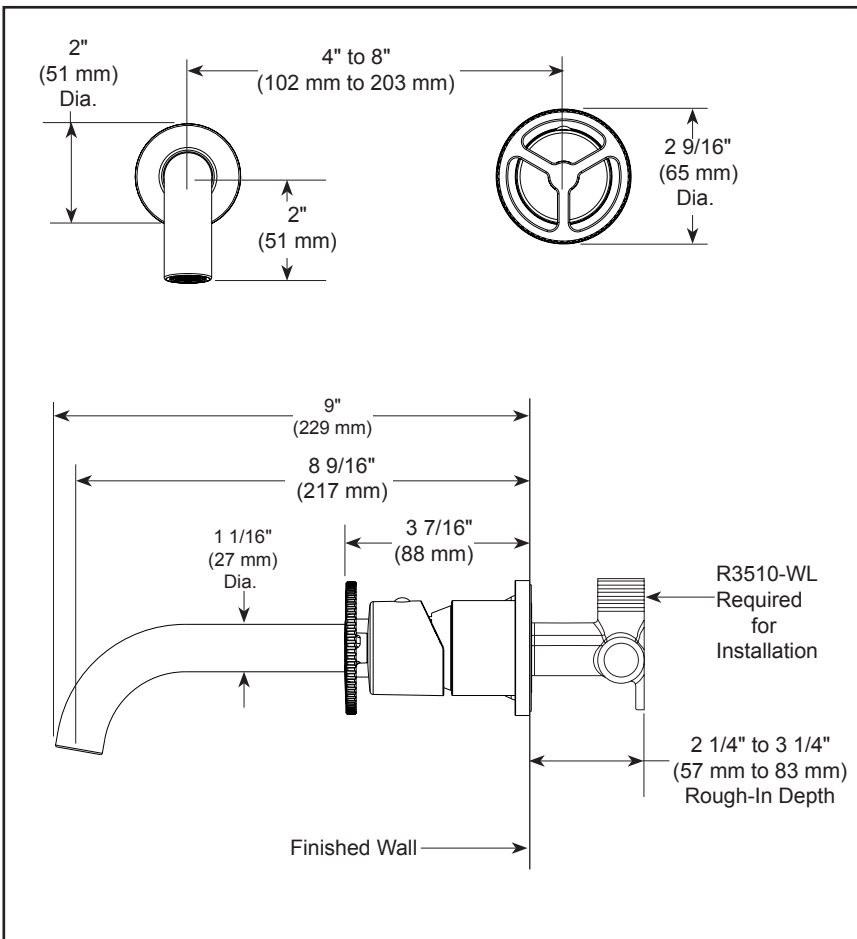

see what Delta can doSM

BATHROOM FAUCETS

- Trinsic® Bath Collection
- Two Hole On Wall

STANDARD SPECIFICATIONS:

- Max 1.2 gpm @ 60 psi, 4.5 L/min @ 414 kPa
- Single handle bathroom faucet for wall mount installation
- Cast brass body
- Control mechanism is the ceramic disc cartridge
- Rough-in R3510-WL required for installation

▲ Designate proper finish suffix

COMPLIES WITH:

- ASME A112.18.1/CSA B125.1
- NSF/ANSI/CAN 61 & 372
- EPA WaterSense®

Delta Faucet Company reserves the right (1) to make changes in specifications and materials, and (2) to change or discontinue models, both without notice or obligation. Dimensions are for reference only. See current full-line price book or www.deltafaucet.com for finish options and product availability.

DSP-L-T3558LF-WL Rev. C

Delta Faucet Company

55 E. 111th Street, Carmel, IN 46280
 350 South Edgeware Road, St. Thomas, ON N5P 4L1
 © 2026 Delta Faucet Company