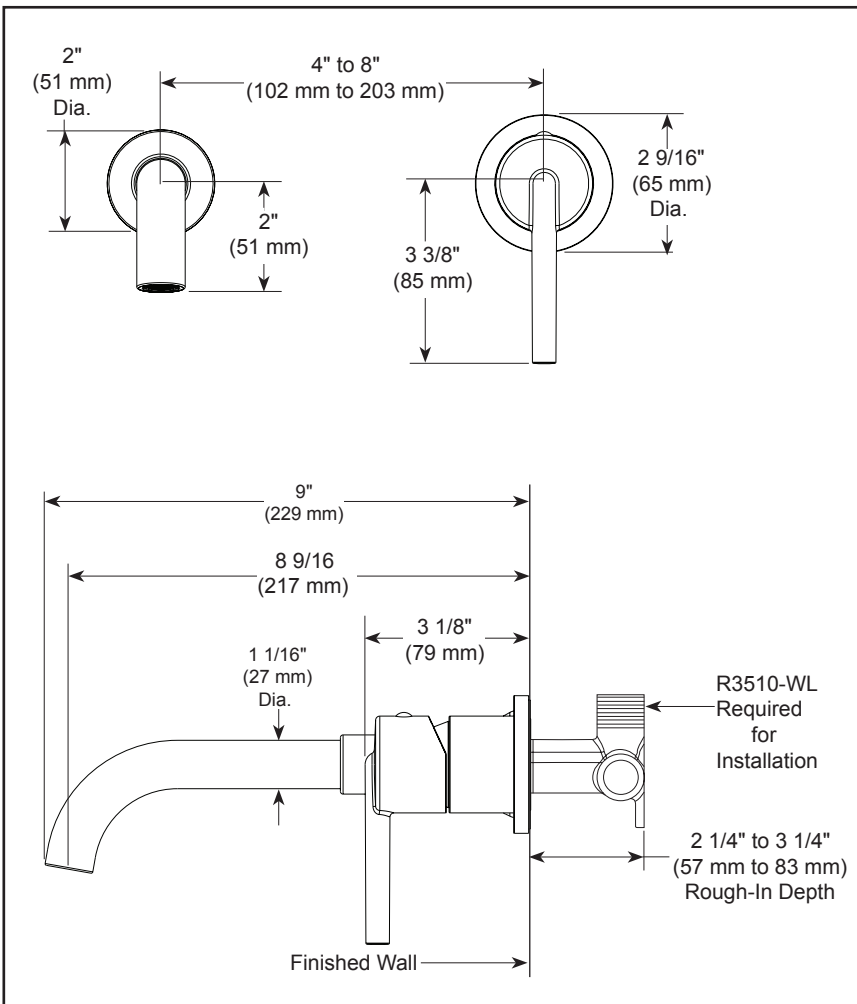

▲ Designate proper finish suffix

COMPLIES WITH:

- ASME A112.18.1/CSA B125.1
- NSF/ANSI/CAN 61 & 372
- EPA WaterSense®

ICC / ANSI A117.1

Delta Faucet Company reserves the right (1) to make changes in specifications and materials, and (2) to change or discontinue models, both without notice or obligation. Dimensions are for reference only. See current full-line price book or www.deltafaucet.com for finish options and product availability.

DSP-L-T3559LF-WL Rev. G

Delta Faucet Company

55 E. 111th Street, Carmel, IN 46280
350 South Edgeware Road, St. Thomas, ON N5P 4L1
© 2026 Delta Faucet Company