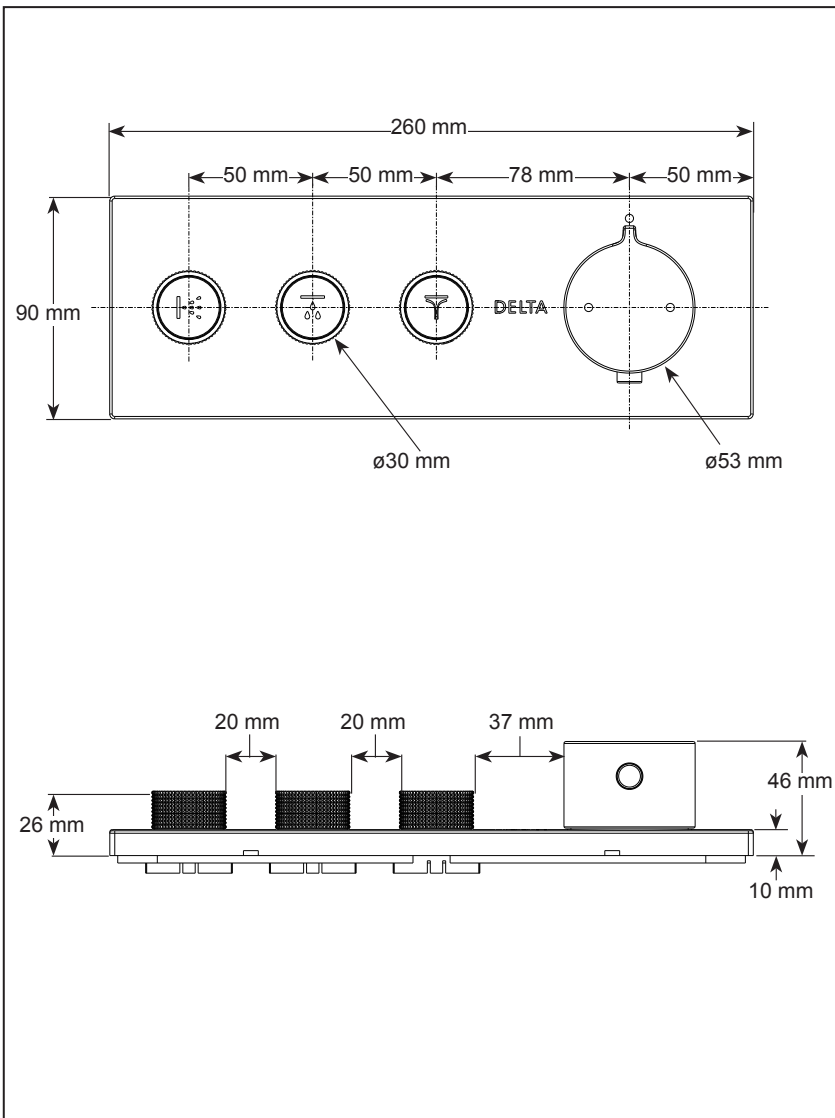

see what Delta can do™

PUSH BUTTON HIGH FLOW THERMOSTATIC TRIM - 3 OUTLET

■ MagnaChoice® Bud

T67703▲

▲ Designate proper finish suffix

STANDARD SPECIFICATIONS:

- Sleek compact design in Landscape Format .
- Single-piece trim design, ensure dust resistant and hassle-free operation for a long time.
- Thoughtfully designed diamond-cut knurled knobs for a secure grip.
- 3 Outlets push button trim with individual flow control knobs. Turn the knob for precise flow control from zero to full flow.
- Prolific cartridges can meet the flow rate demands of any showering configuration with ease.
- Automatically maintains a precise and constant water temperature.
- Temperature safety lock to prevent scalding.
- Carefully sized, push buttons in finishes with intuitive icons. Choose from 6 button caps provided for a range of showering functions.
- Easy to Install.
- Must order rough R96703.