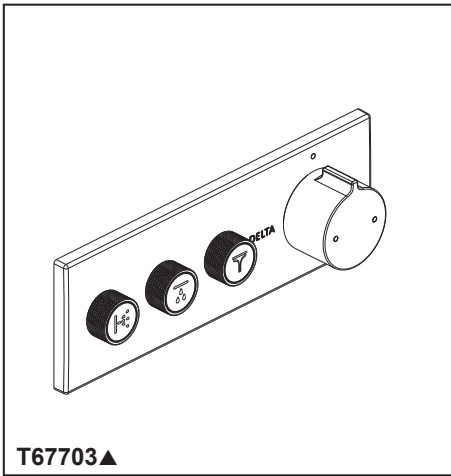

see what Delta can do™

PUSH BUTTON HIGH FLOW THERMOSTATIC TRIM - 3 OUTLET

■ MagnaChoice® Bud

T67703▲

▲ Designate proper finish suffix

STANDARD SPECIFICATIONS:

- Sleek compact design in Landscape Format .
- Single-piece trim design, ensure dust resistant and hassle-free operation for a long time.
- Thoughtfully designed diamond-cut knurled knobs for a secure grip.
- 3 Outlets push button trim with individual flow control knobs. Turn the knob for precise flow control from zero to full flow.
- Prolific cartridges can meet the flow rate demands of any showering configuration with ease.
- Automatically maintains a precise and constant water temperature.
- Temperature safety lock to prevent scalding.
- Carefully sized, push buttons in finishes with intuitive icons. Choose from 6 button caps provided for a range of showering functions.
- Easy to Install.
- Must order rough R96703.