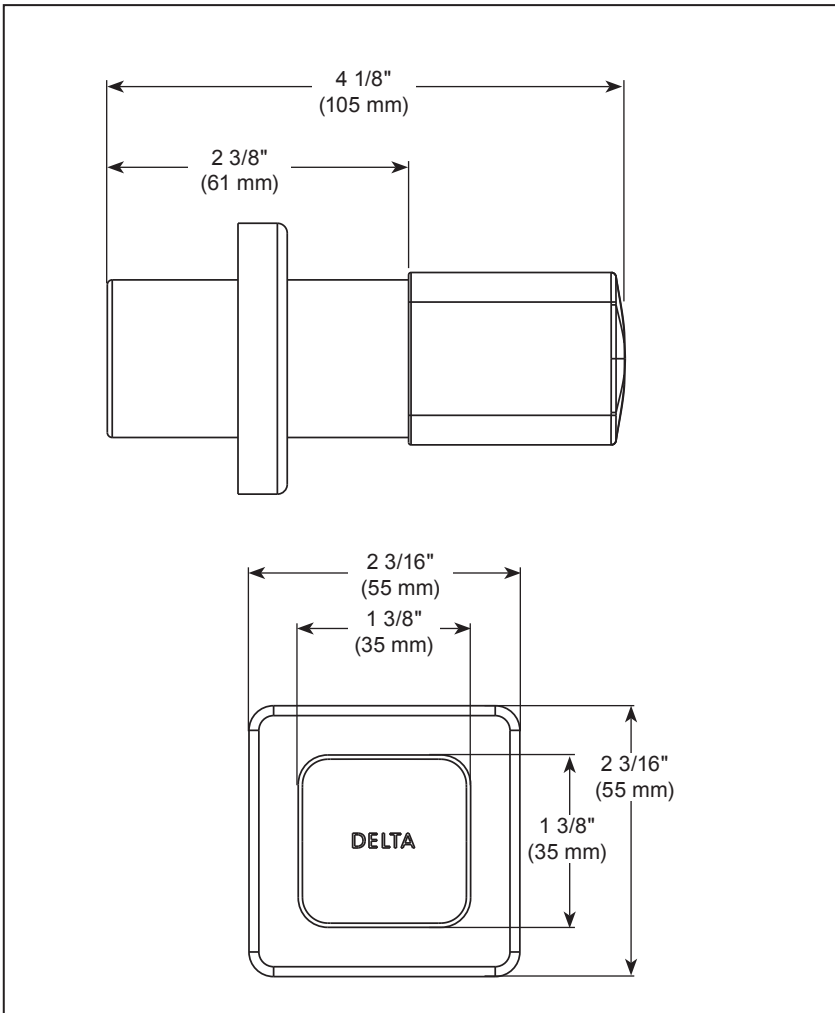

### STANDARD SPECIFICATIONS:

- Modern contemporary design: defined by streamlined simplicity and soft rectangular look, the concealed stop valve trim complements any style of bathroom.
- Ergonomically designed Square handle offers smooth operation with effortless flow control.
- Corrosion resistant finish will not fade or tarnish over a period.
- Easy to install.
- Use with separated rough-in:  
R75012 - G 1/2" Concealed stop valve Rough-in, or  
R75034 - G 3/4" Concealed stop valve Rough-in.