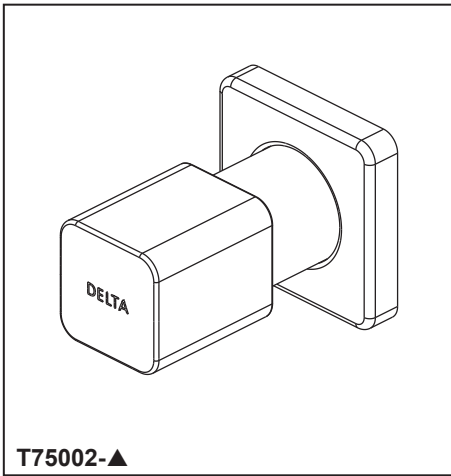

## KORBY Concealed Stop Valve Trim

### STANDARD SPECIFICATIONS:

- Modern contemporary design: defined by streamlined simplicity and soft rectangular look, the concealed stop valve trim complements any style of bathroom.
- Ergonomically designed Square handle offers smooth operation with effortless flow control.
- Corrosion resistant finish will not fade or tarnish over a period.
- Easy to install.
- Use with separated rough-in:  
R75012 - G 1/2" Concealed stop valve Rough-in, or  
R75034 - G 3/4" Concealed stop valve Rough-in.