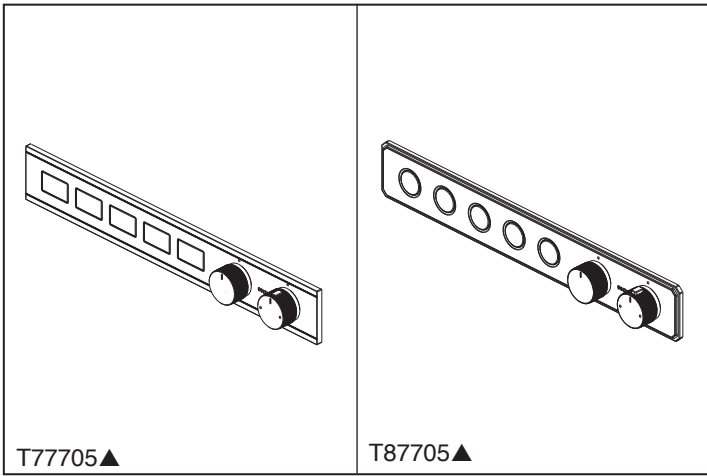

see what Delta can do™

PUSH BUTTON HIGH FLOW THERMOSTATIC TRIM - 5 OUTLET

■ MagnaChoice™ Collection

- Modern Design (T77705▲)
- Traditional Design (T87705▲)

STANDARD SPECIFICATIONS:

- 5 Outlet Push Button High Flow Thermostatic Trim
- Minimalistic, straight line Modern and the exquisite, elegant Traditional design options
- Diamond cut knurled finish on the temperature and volume control knobs to provide a secure grip for precise adjustments, even with wet, soapy hands
- Temperature limit stop on thermostatic knob
- Perfect size Rectangular and Circular buttons to ensure easy operation for all age groups
- Intuitive symbols on easily interchangeable button inserts give the freedom to plumb each outlet exactly the way it is required.
- Solid metal construction with Brass Trim plate
- Flexible to install horizontal or vertical.
- Freedom to expand using Individual On/Off Trim (T77701▲ and T87701▲)
- Easy to Install
- Must order rough R97705
- Must Order Vertical Installation kit for vertical installation
  - RP200028▲- Modern Vertical Installation Kit
  - RP200029▲- Traditional Vertical Installation Kit

AVAILABLE FINISHES:

- Polished Chrome
- Polished Nickel (PN)
- Champagne Bronze (CZ)
- Matte Black (BL)

Submitted Model No.: _____

Specific Features: _____