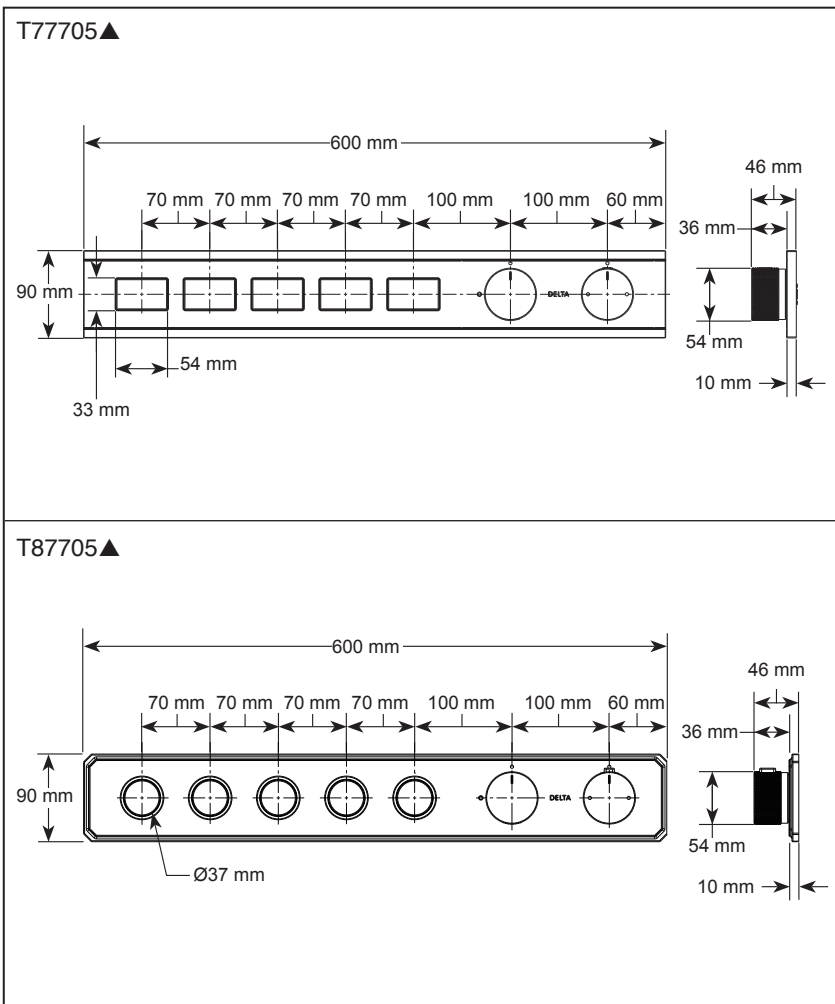

▲ Designate proper finish suffix