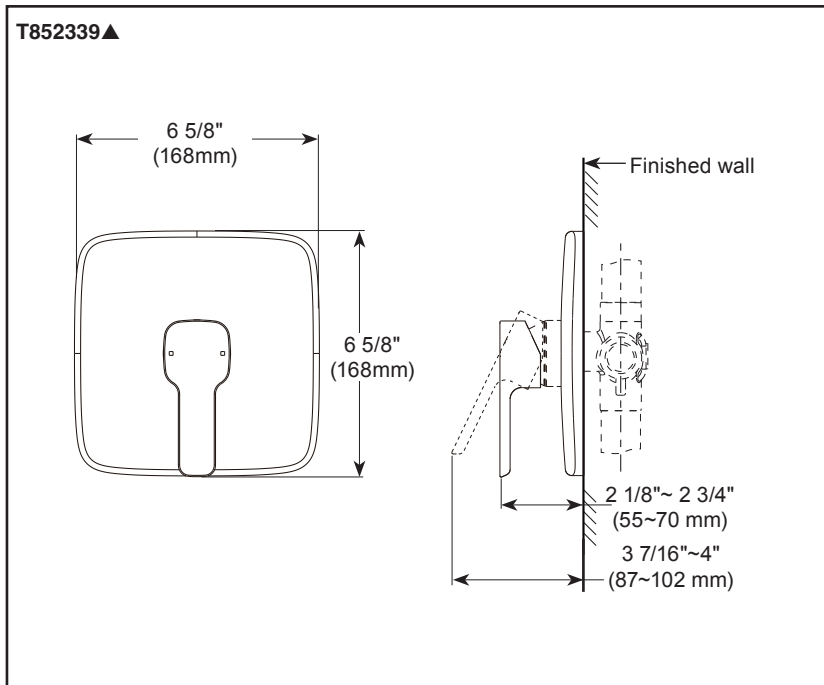

see what Delta can do™

Kami

In-Wall Tub & Shower Trim (T853339) In-Wall Shower Only Trim (T852339)

STANDARD SPECIFICATION:

- Modern contemporary design: defined by streamlined simplicity and soft rectangular look, the tub & shower / shower only trim complements any style of bathroom.
- Corrosion resistant finish will not fade or tarnish over a period.
- Easy to install: easy slip-on installation design.
- Must order rough separately:
R85300 for T853339
R85200-SO for T852339