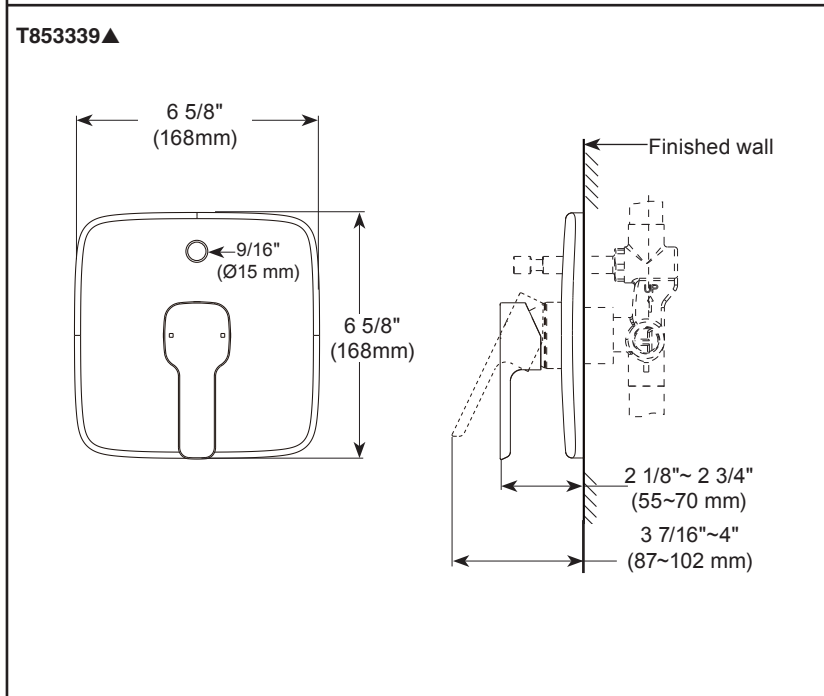

see what Delta can do™

Kami

In-Wall Tub & Shower Trim (T853339) In-Wall Shower Only Trim (T852339)

STANDARD SPECIFICATION:

- Modern contemporary design: defined by streamlined simplicity and soft rectangular look, the tub & shower / shower only trim complements any style of bathroom.
- Corrosion resistant finish will not fade or tarnish over a period.
- Easy to install: easy slip-on installation design.
- Must order rough separately:
R85300 for T853339
R85200-SO for T852339