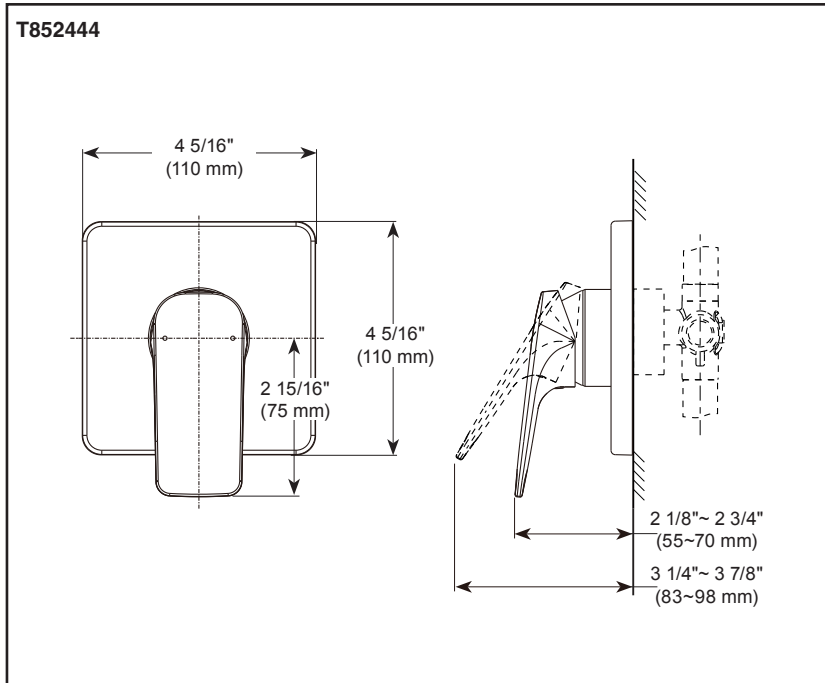

see what Delta can do™

Korby

In-Wall Tub & Shower Trim (T853444)
In-Wall Shower Only Trim (T852444)

STANDARD SPECIFICATION:

- Modern contemporary design: defined by streamlined simplicity and soft rectangular look, the tub & shower / shower only trim complements any style of bathroom.
- Corrosion resistant finish will not fade or tarnish over a period.
- Easy to install: easy slip-on installation design.
- Must order rough separately:
 R85300 for T853444
 R85200-SO for T852444