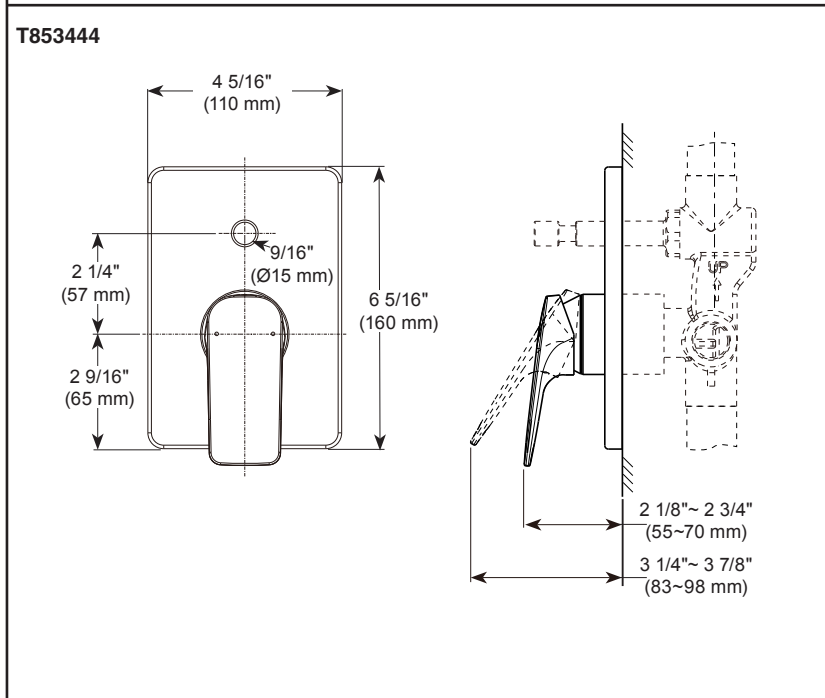

see what Delta can do™

Korby

In-Wall Tub & Shower Trim (T853444)
In-Wall Shower Only Trim (T852444)

STANDARD SPECIFICATION:

- Modern contemporary design: defined by streamlined simplicity and soft rectangular look, the tub & shower / shower only trim complements any style of bathroom.
- Corrosion resistant finish will not fade or tarnish over a period.
- Easy to install: easy slip-on installation design.
- Must order rough separately:
 R85300 for T853444
 R85200-SO for T852444