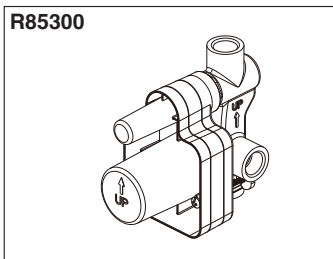

see what Delta can do™

Korby

In-Wall Tub & Shower Trim (T853444)
In-Wall Shower Only Trim (T852444)

STANDARD SPECIFICATION:

- Modern contemporary design: defined by streamlined simplicity and soft rectangular look, the tub & shower / shower only trim complements any style of bathroom.
- Corrosion resistant finish will not fade or tarnish over a period.
- Easy to install: easy slip-on installation design.
- Must order rough separately:
 R85300 for T853444
 R85200-SO for T852444