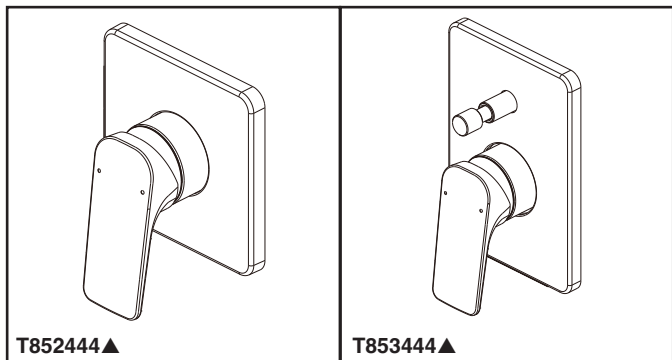

see what Delta can do™

Korby

In-Wall Tub & Shower Trim (T853444)
In-Wall Shower Only Trim (T852444)

STANDARD SPECIFICATION:

- Modern contemporary design: defined by streamlined simplicity and soft rectangular look, the tub & shower / shower only trim complements any style of bathroom.
- Corrosion resistant finish will not fade or tarnish over a period.
- Easy to install: easy slip-on installation design.
- Must order rough separately:
 R85300 for T853444
 R85200-SO for T852444