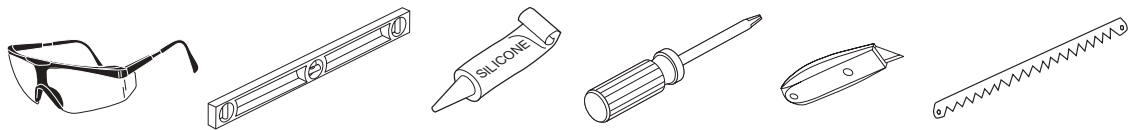

see what Delta can do™

110043

Push-Button Diverter Trim

Models

T77701▲ / T77703▲ / T77705▲
T87701▲ / T87703▲ / T87705▲

▲ Specify Finish

Write purchased model number here.

You may need:

T77701▲

T77703▲

T77705▲

110043

T87701▲

T87703▲

T87705▲

Parts and Hardware included: