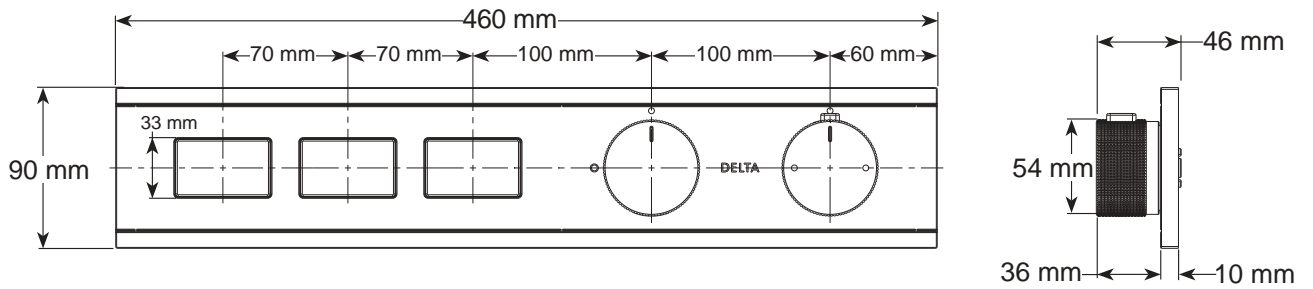

see what Delta can do™

110043

Push-Button Diverter Trim

Models

T77701▲ / T77703▲ / T77705▲
T87701▲ / T87703▲ / T87705▲

▲ Specify Finish

Write purchased model number here.

You may need:

T77701▲

T77703▲

T77705▲

110043