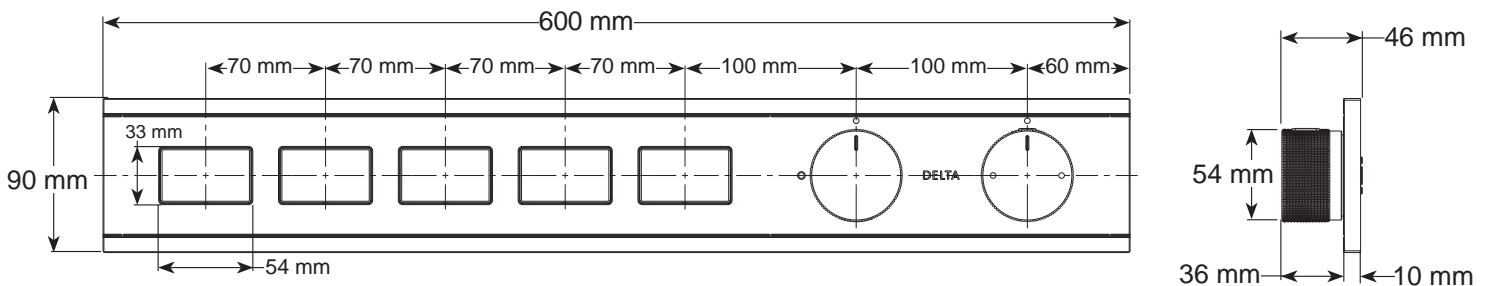

see what Delta can do™

110043

Push-Button Diverter Trim

Models

T77701▲ / T77703▲ / T77705▲
T87701▲ / T87703▲ / T87705▲

▲ Specify Finish

Write purchased model number here.

You may need:

T77701▲

T77703▲

T77705▲

110043