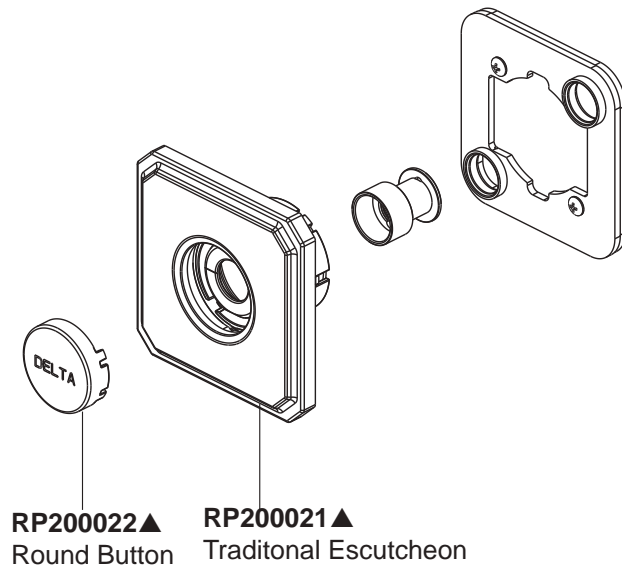

see what Delta can do™

110043

Push-Button Diverter Trim

Models

T77701▲ / T77703▲ / T77705▲
T87701▲ / T87703▲ / T87705▲

▲ Specify Finish

Write purchased model number here.

You may need:

T77701▲

T77703▲

T77705▲

110043

T87701▲

T87703▲

T87705▲

Parts and Hardware included:

T77701▲

T77703▲

T87703▲

T87701▲

Model
T77701▲

▲ Specify Finish

Model
T87701▲

▲ Specify Finish
