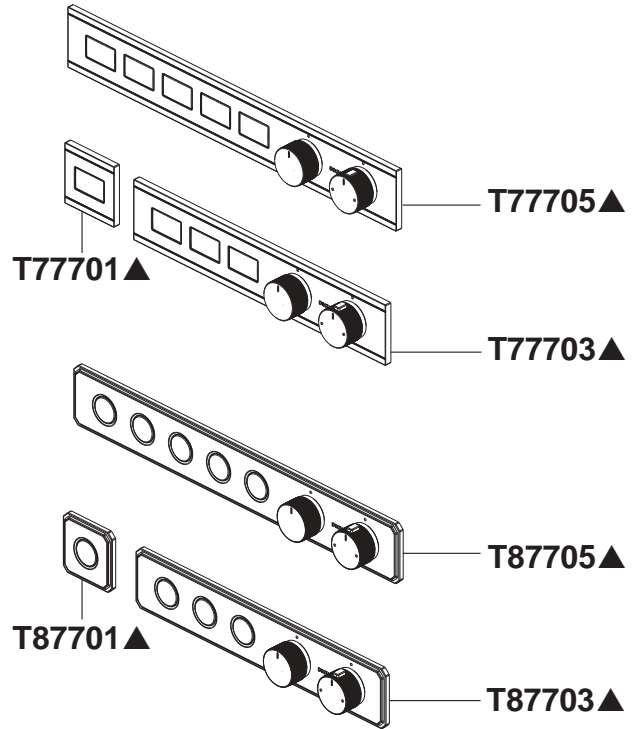

see what Delta can do™

110043

Push-Button Diverter Trim

Models

T77701▲ / T77703▲ / T77705▲
T87701▲ / T87703▲ / T87705▲

▲ Specify Finish

Write purchased model number here.

You may need:

T77701▲

T77703▲

T77705▲

110043

T87701▲

T87703▲

T87705▲

Parts and Hardware included:

T77701▲

T77703▲

T87703▲

T87701▲

Model
T77701▲

▲ Specify Finish

Model
T87701▲

▲ Specify Finish
