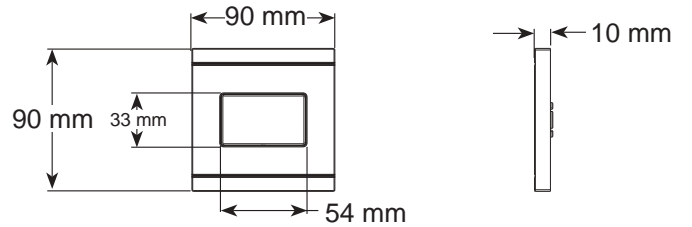

see what Delta can do™

110043

Push-Button Diverter Trim

Models

T77701▲ / T77703▲ / T77705▲
T87701▲ / T87703▲ / T87705▲

▲ Specify Finish

Write purchased model number here.

You may need:

T77701▲

T77703▲

T77705▲

110043