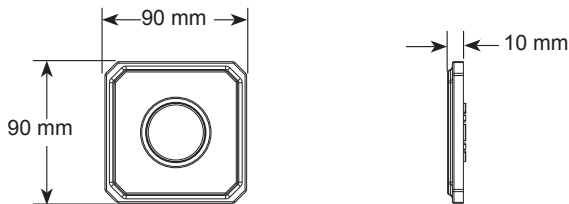

▲ Designate proper finish suffix