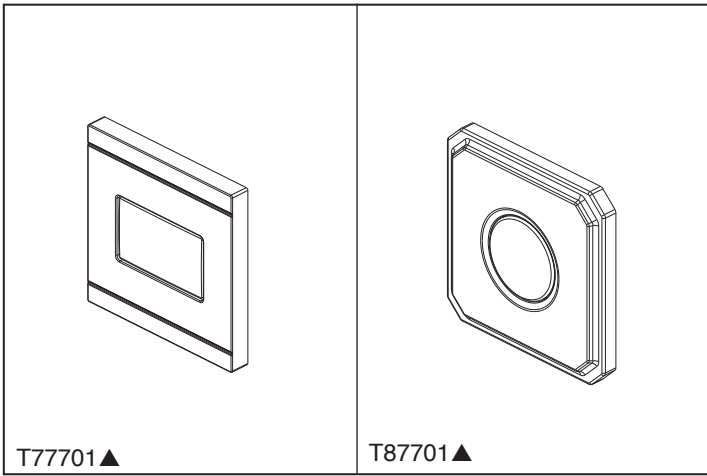

see what Delta can do™

ON/OFF TRIM - 1 OUTLET

■ MagnaChoice™ Collection

- Modern Design (T77701▲)
- Traditional Design (T87701▲)

STANDARD SPECIFICATIONS:

- 1 Outlet Individual On / Off Trim
- Minimalistic, straight line Modern and the exquisite, elegant Traditional design options
- Perfect size Rectangular and Circular buttons to ensure easy operation for all age groups
- Solid metal construction with Brass Trim plate
- Flexible to install horizontal or vertical.
- Easy to Install
- Must order rough R97701

AVAILABLE FINISHES:

- Polished Chrome
- Polished Nickel (PN)
- Champagne Bronze (CZ)
- Matte Black (BL)

Submitted Model No.: _____

Specific Features: _____

T77701▲