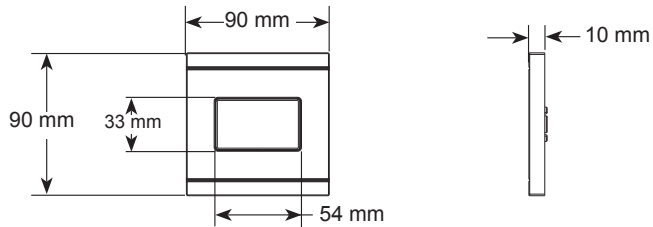

see what Delta can do™

ON/OFF TRIM - 1 OUTLET

■ MagnaChoice™ Collection

- Modern Design (T77701▲)
- Traditional Design (T87701▲)

STANDARD SPECIFICATIONS:

- 1 Outlet Individual On / Off Trim
- Minimalistic, straight line Modern and the exquisite, elegant Traditional design options
- Perfect size Rectangular and Circular buttons to ensure easy operation for all age groups
- Solid metal construction with Brass Trim plate
- Flexible to install horizontal or vertical.
- Easy to Install
- Must order rough R97701

AVAILABLE FINISHES:

- Polished Chrome
- Polished Nickel (PN)
- Champagne Bronze (CZ)
- Matte Black (BL)

Submitted Model No.: _____

Specific Features: _____

T77701▲

T87701▲

▲ Designate proper finish suffix