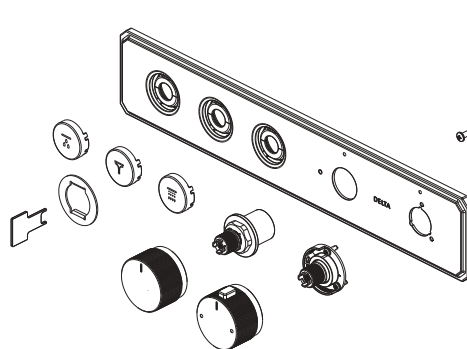

see what Delta can do™

110043

Push-Button Diverter Trim

Models

T77701▲ / T77703▲ / T77705▲
T87701▲ / T87703▲ / T87705▲

▲ Specify Finish

Write purchased model number here.

You may need:

T77701▲

T77703▲

T87703▲

T87701▲

**Model
T77703▲**

**Model
T87703▲**