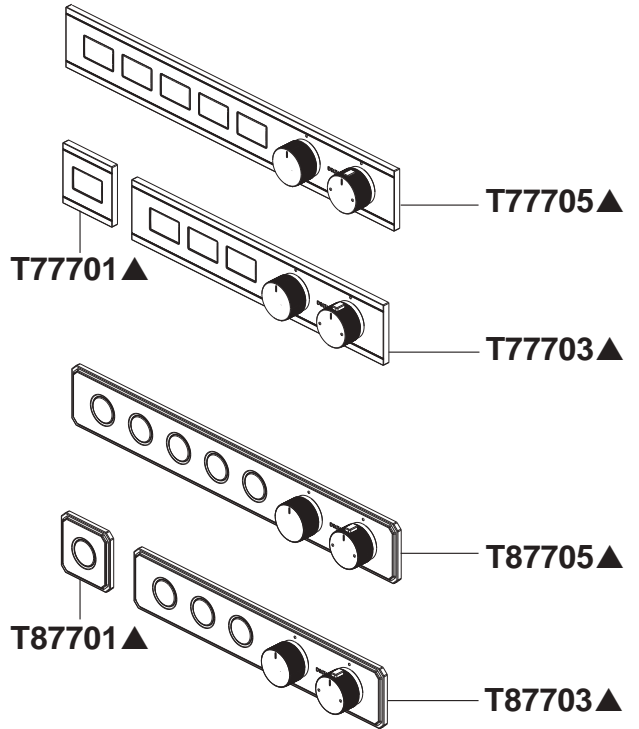

see what Delta can do™

110043

Push-Button Diverter Trim

Models

T77701▲ / T77703▲ / T77705▲
T87701▲ / T87703▲ / T87705▲

▲ Specify Finish

Write purchased model number here.

You may need:

T77701▲

T77703▲

T77705▲

110043

T87701▲

T87703▲

T87705▲

Parts and Hardware included:

T77701▲

T77703▲

T87703▲

T87701▲

**Model
T77703▲**

**Model
T87703▲**