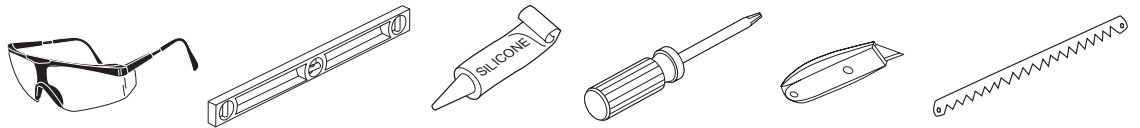

see what Delta can do™

110043

Push-Button Diverter Trim

Models

T77701▲ / T77703▲ / T77705▲
T87701▲ / T87703▲ / T87705▲

▲ Specify Finish

Write purchased model number here.

You may need:

T77701▲

T77703▲

T77705▲

110043

T87701▲

T87703▲

T87705▲

Parts and Hardware included: