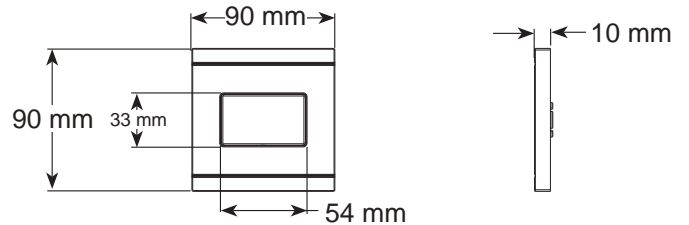

see what Delta can do™

110043

Push-Button Diverter Trim

Models

T77701▲ / T77703▲ / T77705▲
T87701▲ / T87703▲ / T87705▲

▲ Specify Finish

Write purchased model number here.

You may need:

T77701▲

T77703▲

T77705▲

110043