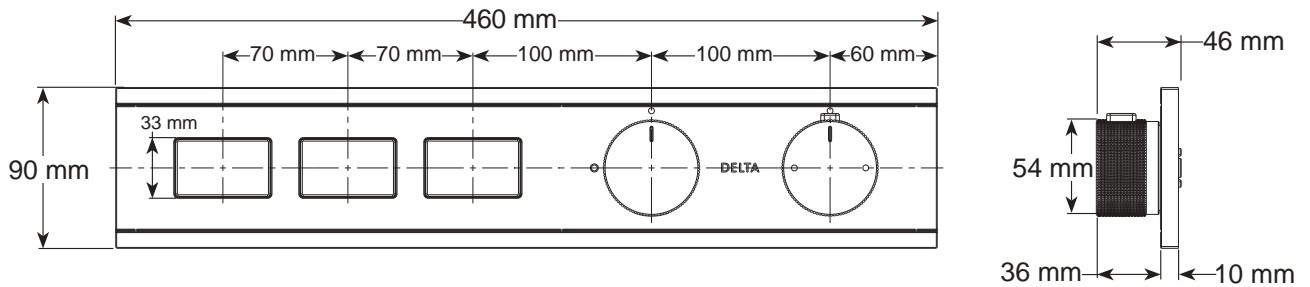

see what Delta can do™

110043

Push-Button Diverter Trim

Models

T77701▲ / T77703▲ / T77705▲
T87701▲ / T87703▲ / T87705▲

▲ Specify Finish

Write purchased model number here.

You may need:

T77701▲

T77703▲

T77705▲

110043