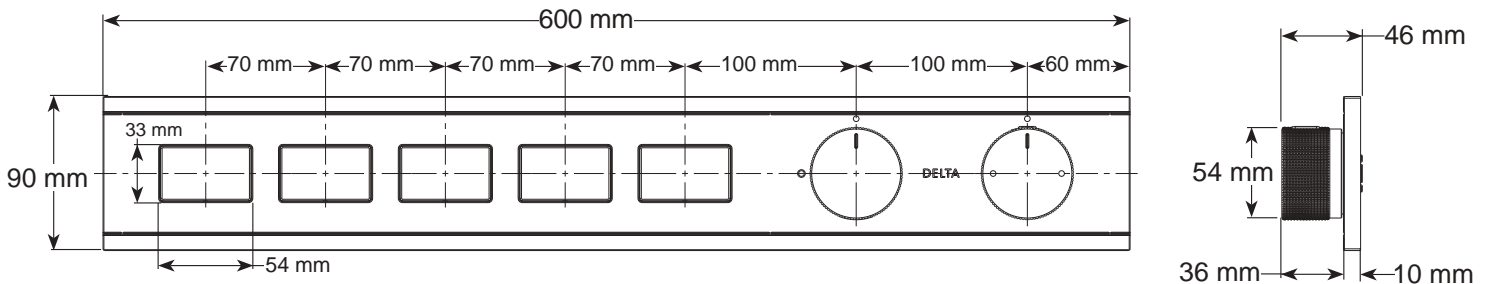

see what Delta can do™

110043

Push-Button Diverter Trim

Models

T77701▲ / T77703▲ / T77705▲
T87701▲ / T87703▲ / T87705▲

▲ Specify Finish

Write purchased model number here.

You may need:

T77701▲

T77703▲

T77705▲

110043

T87701▲

T87703▲

T87705▲

Parts and Hardware included: