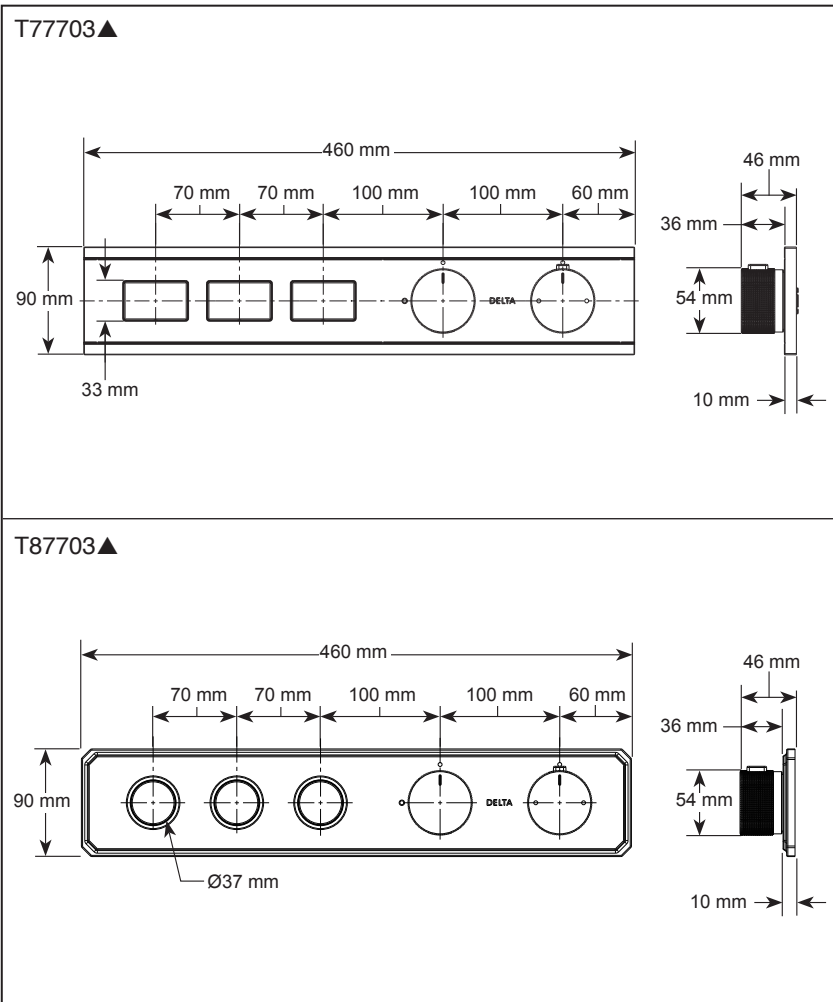

▲ Designate proper finish suffix