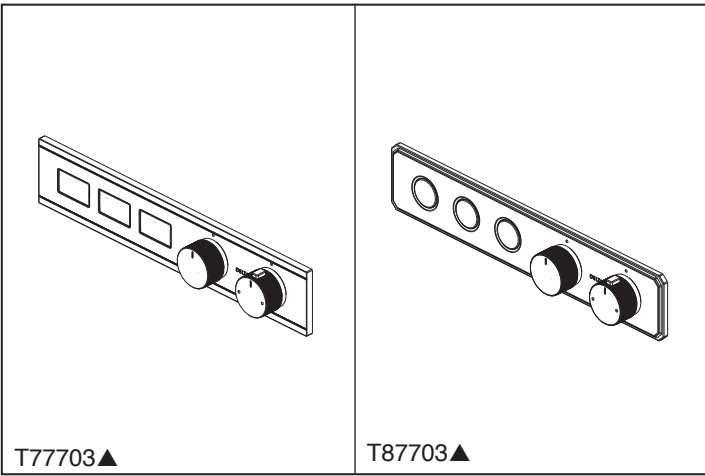

see what Delta can do™

PUSH BUTTON HIGH FLOW THERMOSTATIC TRIM - 3 OUTLET

■ MagnaChoice™ Collection

- Modern Design (T77703▲)
- Traditional Design (T87703▲)

STANDARD SPECIFICATIONS:

- 3 Outlet Push Button High Flow Thermostatic Trim
- Minimalistic, straight line Modern and the exquisite, elegant Traditional design options
- Diamond cut knurled finish on the temperature and volume control knobs to provide a secure grip for precise adjustments, even with wet, soapy hands
- Temperature limit stop on thermostatic knob
- Perfect size Rectangular and Circular buttons to ensure easy operation for all age groups
- Intuitive symbols on easily interchangeable button inserts give the freedom to plumb each outlet exactly the way it is required.
- Solid metal construction with Brass Trim plate
- Flexible to install horizontal or vertical.
- Freedom to expand using Individual On/Off Trim (T77701▲ and T87701▲)
- Easy to Install
- Must order rough R97703
- Must Order Vertical Installation kit for vertical installation
  - RP200028▲- Modern Vertical Installation Kit
  - RP200029▲- Traditional Vertical Installation Kit

AVAILABLE FINISHES:

- Polished Chrome
- Polished Nickel (PN)
- Champagne Bronze (CZ)
- Matte Black (BL)

Submitted Model No.: _____

Specific Features: _____