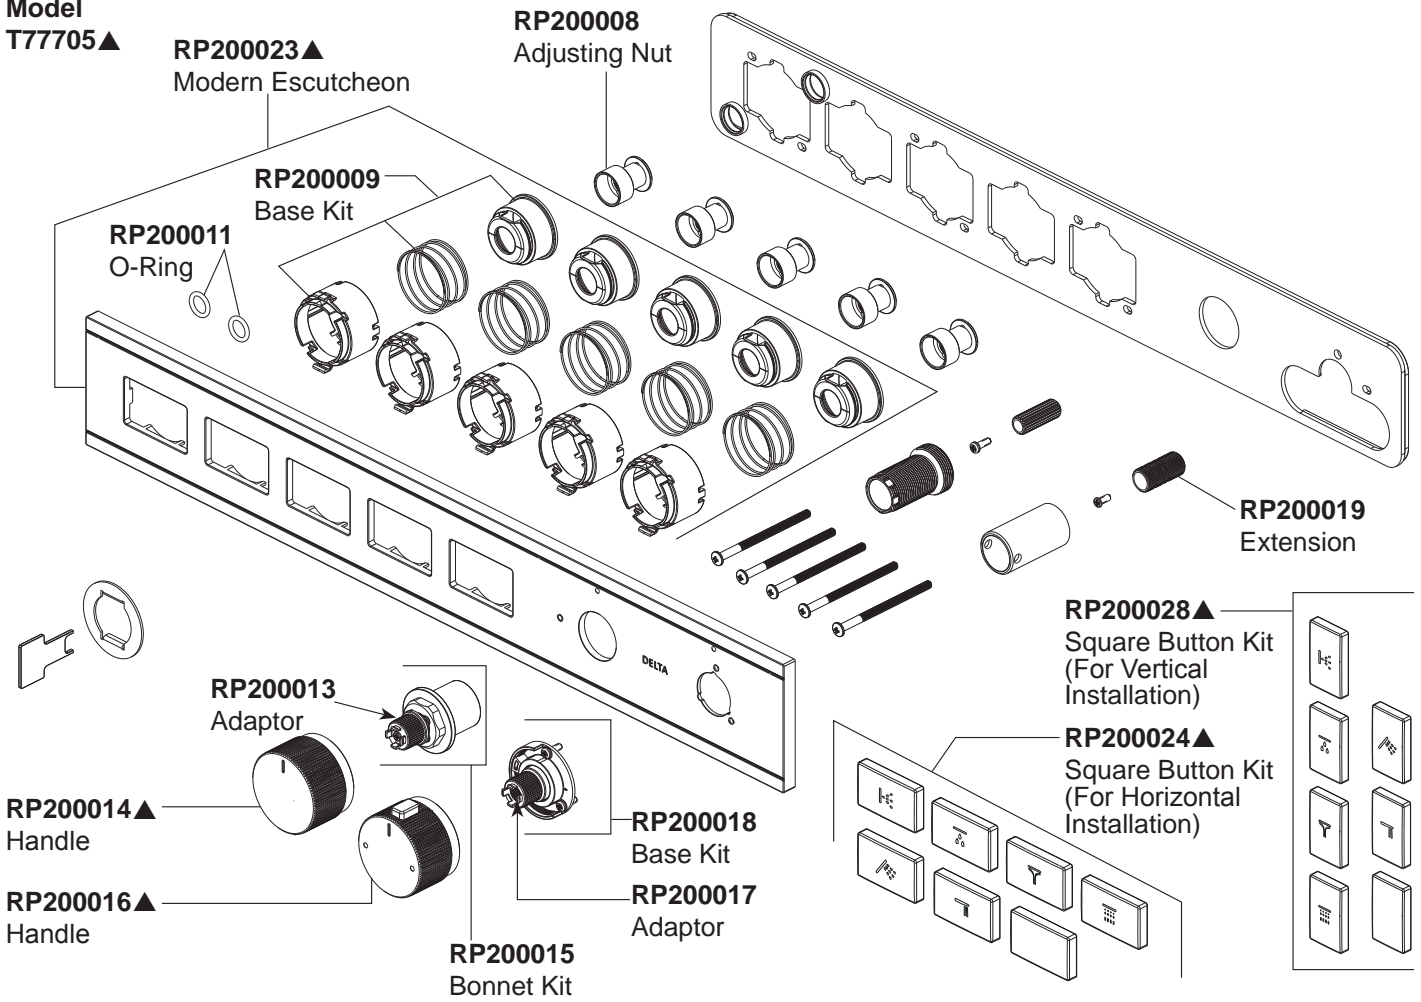

see what Delta can do™

110043

Push-Button Diverter Trim

Models

T77701▲ / T77703▲ / T77705▲
T87701▲ / T87703▲ / T87705▲

▲ Specify Finish

Write purchased model number here.

You may need:

T77701▲

T77703▲

T77705▲

110043

Parts and Hardware included:

T77705▲

T87705▲

1

Use the saw blade to cut the rest of the protectives. Note: please don't cut the center valve guard.

2

Install the extension for the volume control valve and fix the sleeve on the thermo valve.

**Model
T77705▲**

**Model
T87705▲**