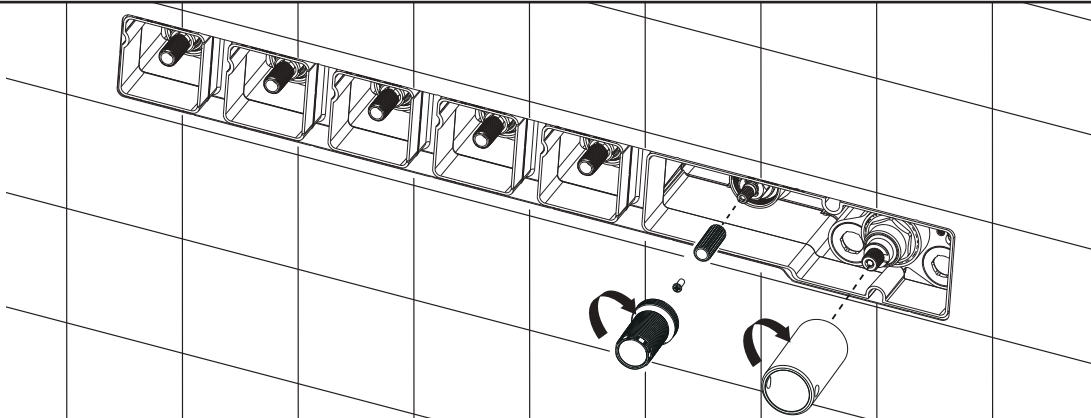

see what Delta can do™

110043

Push-Button Diverter Trim

Models

T77701▲ / T77703▲ / T77705▲
T87701▲ / T87703▲ / T87705▲

▲ Specify Finish

Write purchased model number here.

You may need:

T77701▲

T77703▲

T77705▲

110043

Parts and Hardware included:

T77705▲

T87705▲

1

Use the saw blade to cut the rest of the protectives. Note: please don't cut the center valve guard.

2

Install the extension for the volume control valve and fix the sleeve on the thermo valve.

**Model
T77705▲**