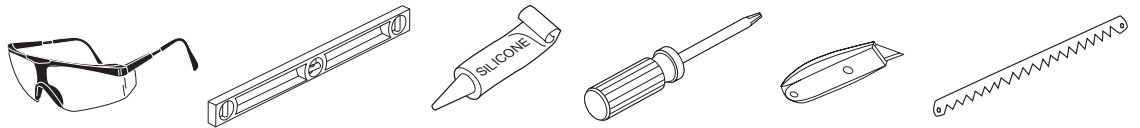

see what Delta can do™

110043

Push-Button Diverter Trim

Models

T77701▲ / T77703▲ / T77705▲
T87701▲ / T87703▲ / T87705▲

▲ Specify Finish

Write purchased model number here.

You may need:

T77701▲

T77703▲

T77705▲

110043

Parts and Hardware included:

T77705▲

T87705▲

1

Use the saw blade to cut the rest of the protectives. Note: please don't cut the center valve guard.

2

Install the extension for the volume control valve and fix the sleeve on the thermo valve.

**Model
T77705▲**