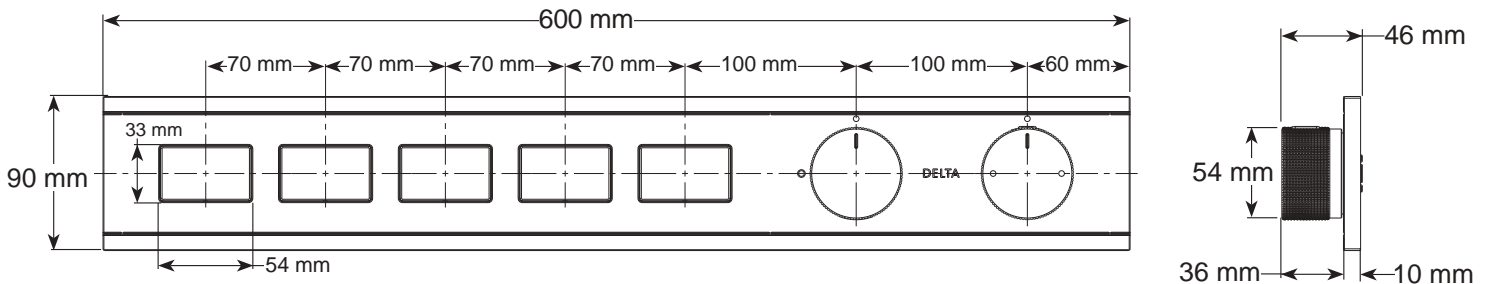

see what Delta can do™

110043

Push-Button Diverter Trim

Models

T77701▲ / T77703▲ / T77705▲
T87701▲ / T87703▲ / T87705▲

▲ Specify Finish

Write purchased model number here.

You may need:

T77701▲

T77703▲

T77705▲

110043