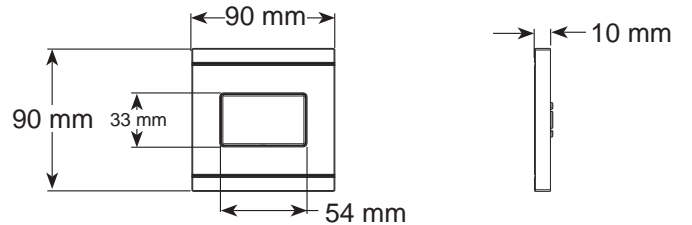

see what Delta can do™

110043

Push-Button Diverter Trim

Models

T77701▲ / T77703▲ / T77705▲
T87701▲ / T87703▲ / T87705▲

▲ Specify Finish

Write purchased model number here.

You may need:

T77701▲

T77703▲

T77705▲

110043