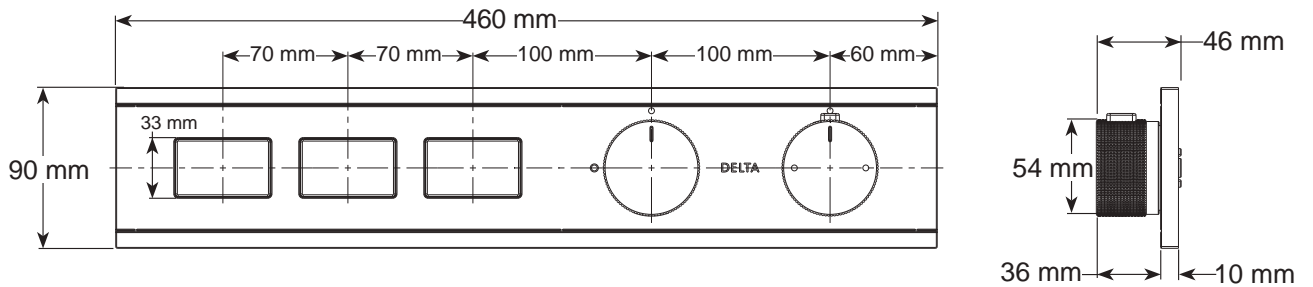

see what Delta can do™

110043

Push-Button Diverter Trim

Models

T77701▲ / T77703▲ / T77705▲
T87701▲ / T87703▲ / T87705▲

▲ Specify Finish

Write purchased model number here.

You may need:

T77701▲

T77703▲

T77705▲

110043