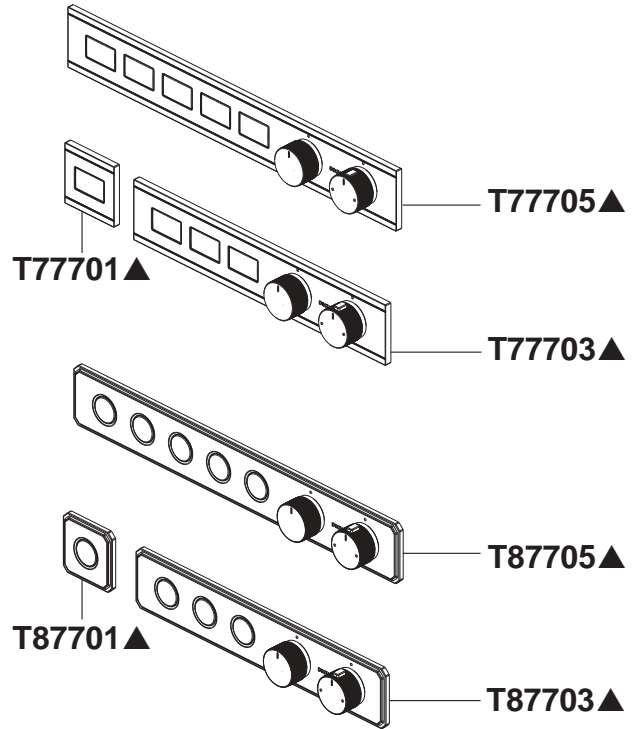

see what Delta can do™

110043

Push-Button Diverter Trim

Models

T77701▲ / T77703▲ / T77705▲
T87701▲ / T87703▲ / T87705▲

▲ Specify Finish

Write purchased model number here.

You may need:

T77701▲

T77703▲

T77705▲

110043

Parts and Hardware included:

T77705▲

T87705▲

1

Use the saw blade to cut the rest of the protectives. Note: please don't cut the center valve guard.

2

Install the extension for the volume control valve and fix the sleeve on the thermo valve.

**Model
T77705▲**

**Model
T87705▲**