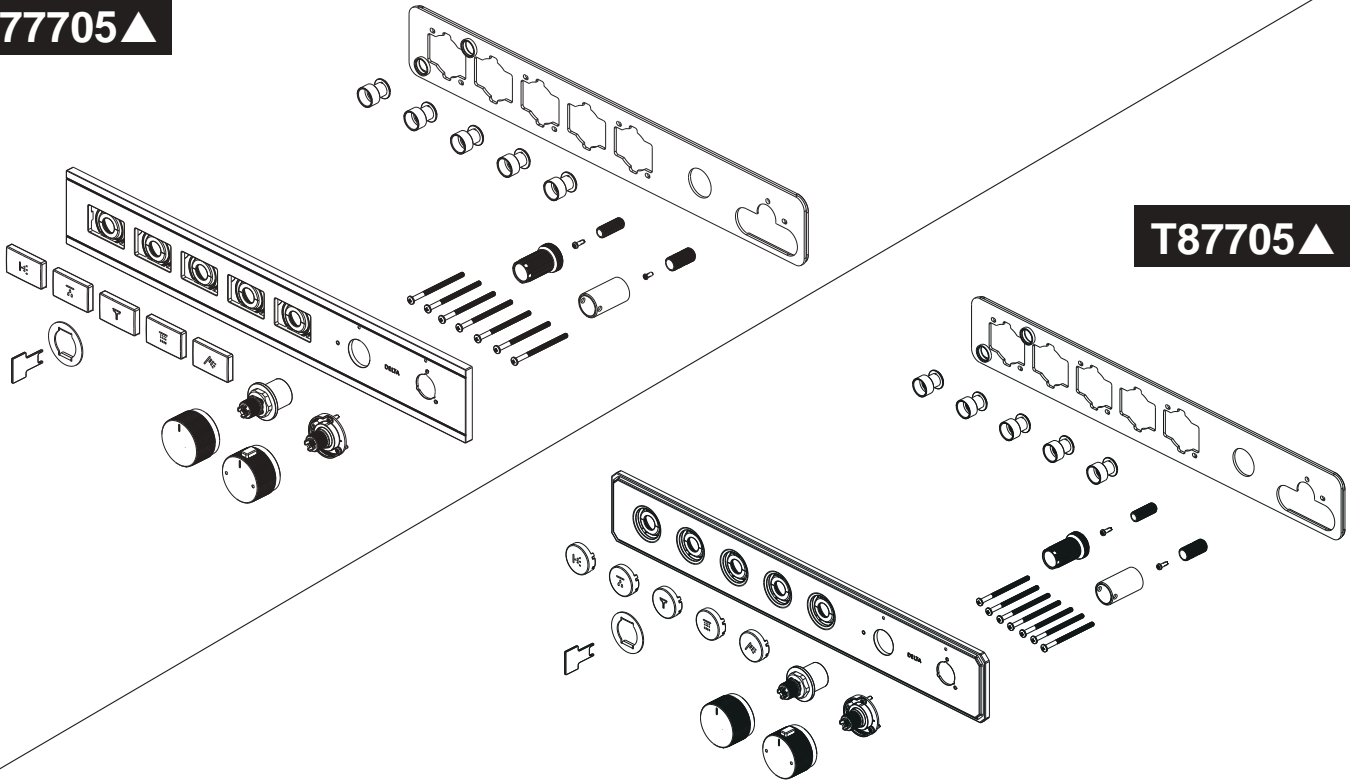

see what Delta can do™

110043

Push-Button Diverter Trim

Models

T77701▲ / T77703▲ / T77705▲
T87701▲ / T87703▲ / T87705▲

▲ Specify Finish

Write purchased model number here.

You may need:

T77701▲

T77703▲

T77705▲

110043

Parts and Hardware included:

T77705▲

T87705▲

1

Use the saw blade to cut the rest of the protectives. Note: please don't cut the center valve guard.

2

Install the extension for the volume control valve and fix the sleeve on the thermo valve.

**Model
T77705▲**