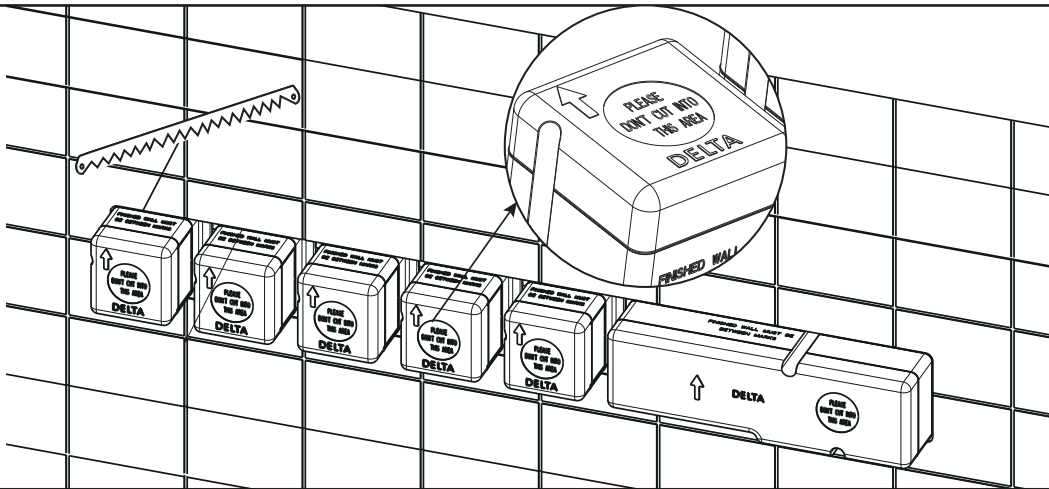

see what Delta can do™

110043

Push-Button Diverter Trim

Models

T77701▲ / T77703▲ / T77705▲
T87701▲ / T87703▲ / T87705▲

▲ Specify Finish

Write purchased model number here.

You may need:

T77701▲

T77703▲

T77705▲

110043

Parts and Hardware included:

T77705▲

T87705▲

1

Use the saw blade to cut the rest of the protectives. Note: please don't cut the center valve guard.

2

Install the extension for the volume control valve and fix the sleeve on the thermo valve.

**Model
T77705▲**