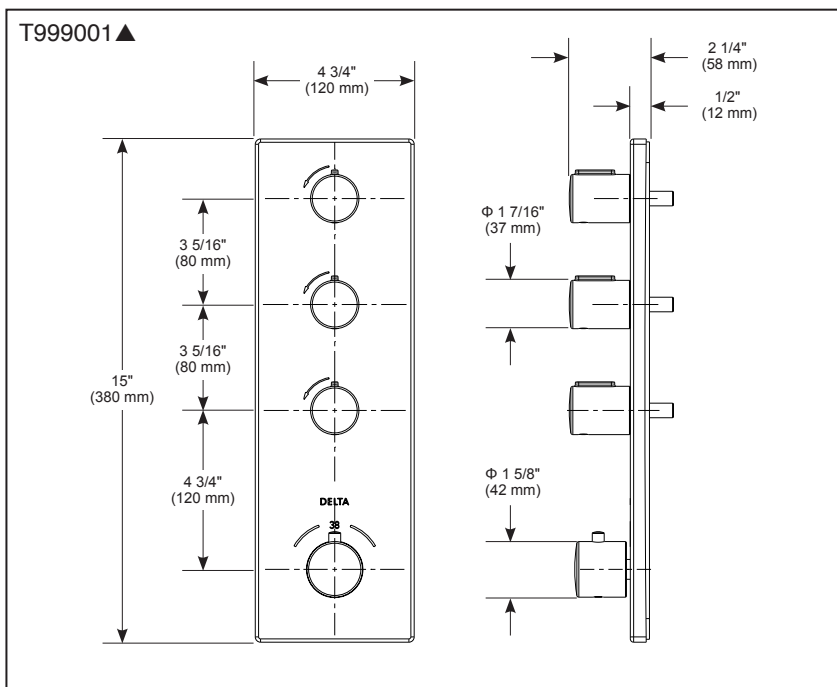

▲ Designate proper finish suffix