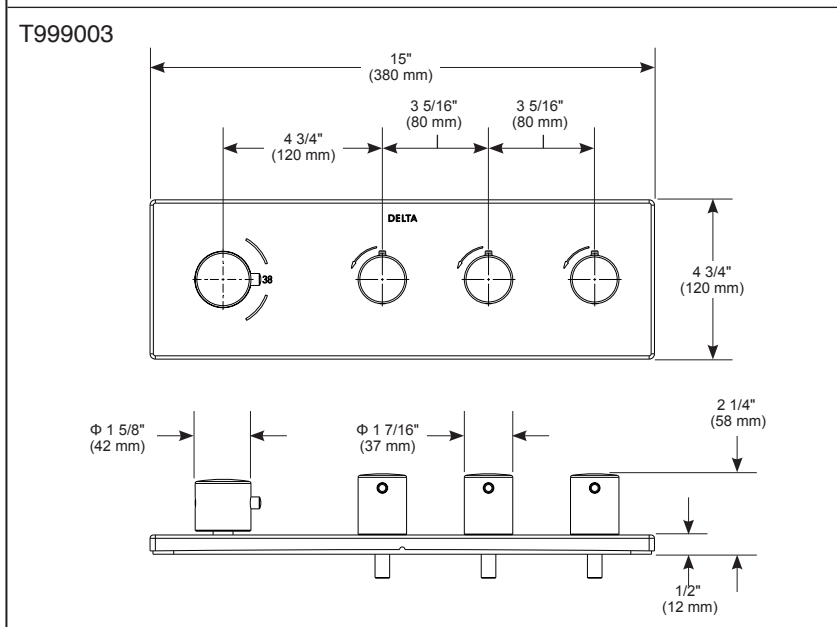

▲ Designate proper finish suffix