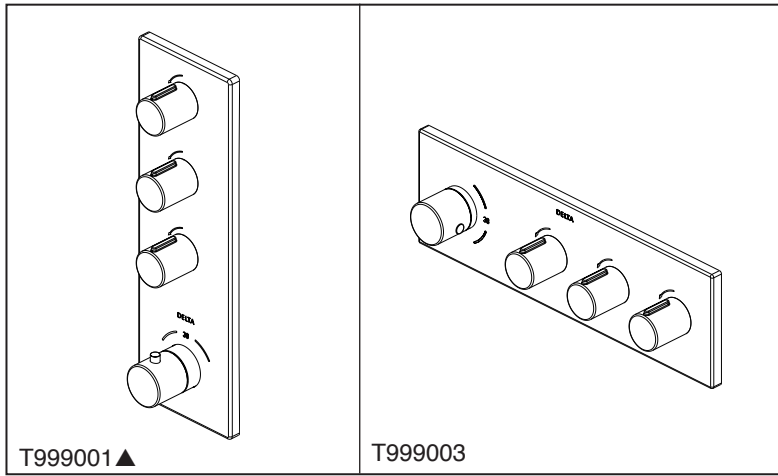

## THERMOSTATIC TRIM WITH VOLUME CONTROL

#### STANDARD SPECIFICATIONS:

- Thermostatic valve trim with 3 volume control
- Ergonomically designed & elegantly styled, MagnaFlow trims balance form and function.
- Vertical & Horizontal design options for installation flexibility
- Precise thermostatic temperature control with over-ridable temperature stop
- Precise volume control with ergonomically designed handles
- Metal handle & escutcheon
- Graphics indicate hot/cold temperature adjustment and open/close & volume adjustment
- Easy to install design
- Vertical Trim is available in finishes
- Must Order rough R99601 separately