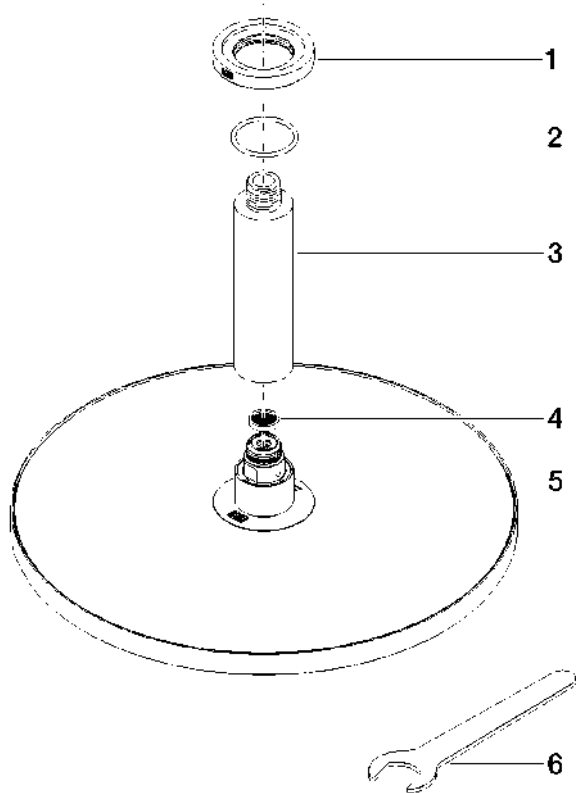

Shower - SERIES SPECIFIC  
Rain shower ceiling-mounted 11-3/4" - Matte Black  
Article number: 28 689 970-33 0010

**Product version from 3/13/2017**

## Shower - SERIES SPECIFIC

Rain shower ceiling-mounted 11-3/4" - Matte Black

Article number: 28 689 970-33 0010

### Spare parts list

#### Product version from 3/13/2017

Position	Number of units	Item Number	Spare part	Lead time (Working days)
1	1.00	09 27 22 040-33	rosette	30
2	1.00	09 14 10 141 90	seal	2
3	1.00	09 11 03 080-33	connection	30
4	1.00	09 23 01 075 90	insert	2
5	1.00	04 12 05 091 10-33	shower	30
5.1	1.00	09 16 01 014 90	ring	2
5.2	1.00	04 18 40 274 00 90	insert	2
5.2.1	1.00	90 23 01 102 00 90	flow reducer	2
6	1.00	90 30 09 069 00 90	key	2