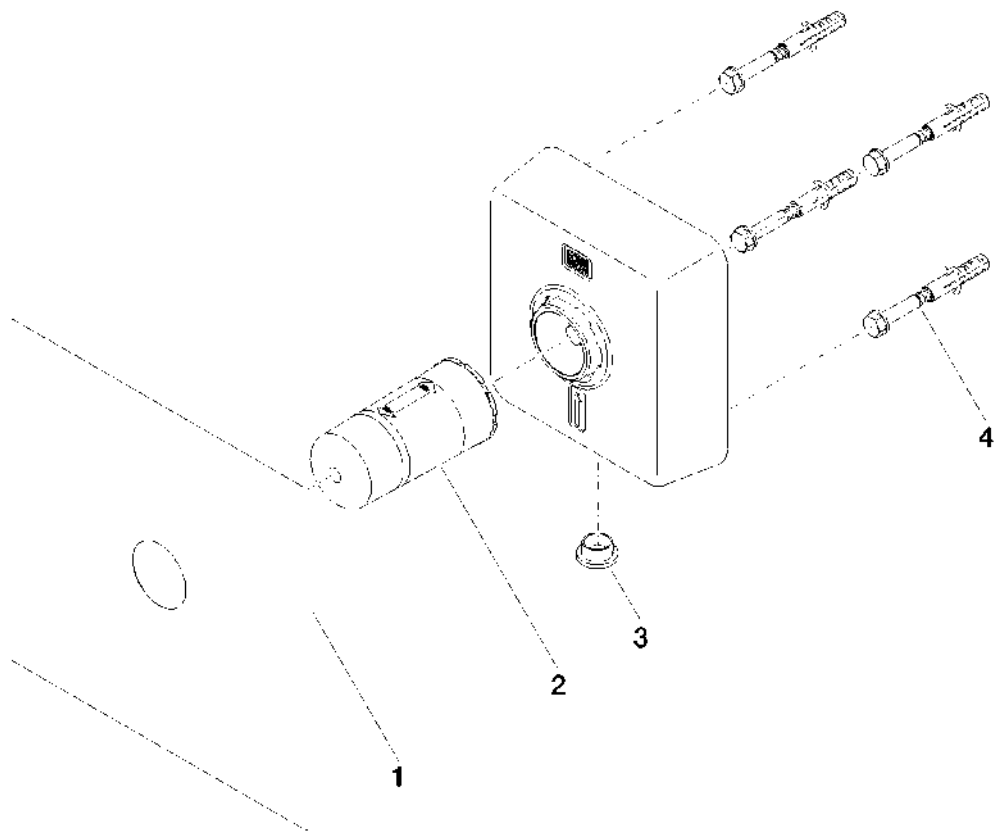

Kitchen - SERIES-VARIOUS
POT FILLER Rough-in wall elbow -
Article number: 35 087 970-90 0010

Kitchen - SERIES-VARIOUS
POT FILLER Rough-in wall elbow -
Article number: 35 087 970-90 0010

Spare parts list

Position	Number of units	Item Number	Spare part	Lead time (Working days)
1	1.00	04 14 03 079 00 90	gasket kit	2
2	1.00	09 21 02 177 90	cap	2
3	1.00	09 31 20 092 90	plug	2
4	1.00	04 30 31 012 00 90	fixing set	2