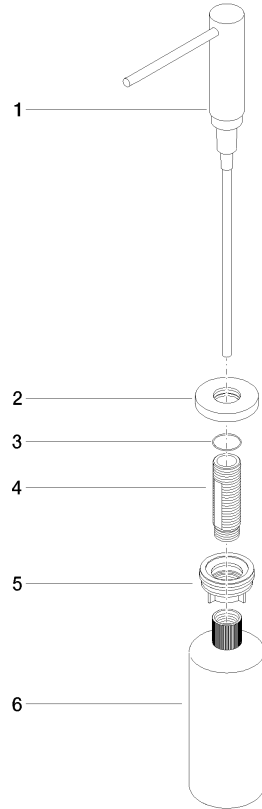

82 444 970 Product version from 10/1/2024

- 124mm projection
- 500 ml bottle
- can be filled from the top
- rotating pump head
- height 124 mm
- rosette Ø 55 mm
- hole diameter 25 mm

Fits ELIO, ENO, MEM, META SQUARE, SYNC, TARA and TARA ULTRA

	Platinum	82 444 970-08
	Chrome	82 444 970-00
	Brushed Platinum	82 444 970-06
	Durabronze (23kt Gold)	82 444 970-09
	Dark Chrome	82 444 970-19
	Brushed Durabronze (23kt Gold)	82 444 970-28
	Matte Black	82 444 970-33
	Brushed Dark Brass (PVD)	82 444 970-39
	Brushed Bronze (PVD)	82 444 970-42
	Brushed Champagne (22kt Gold)	82 444 970-46
	Champagne (22kt Gold)	82 444 970-47
	Brushed Chrome	82 444 970-93
	Brushed Dark Platinum	82 444 970-99

82 444 970 Product version from 10/1/2024

mm [inches]

82 444 970 Product version from 10/1/2024

Parts for other finishes can be found here: [Chrome](#)

**Spare parts list**

No.	Item Number	Name	Quantity used	Delivery time
5	05 23 10 001 00 90	fixing set	1.00	2
1	90 10 10 538 00-08	dispenser	1.00	40
2	90 27 97 506 00-08	rosette	1.00	40
4	08 10 10 527 90	holder	1.00	2
3	09 14 10 151 90	seal	1.00	2
6	90 10 10 603 00 90	container	1.00	2