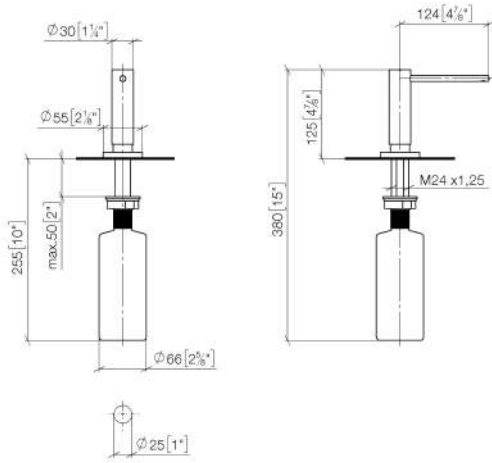

82 444 970 Product version from 10/1/2024

- 124mm projection
- 500 ml bottle
- can be filled from the top
- rotating pump head
- height 124 mm
- rosette Ø 55 mm
- hole diameter 25 mm

Fits ELIO, ENO, MEM, META SQUARE, SYNC, TARA and TARA ULTRA

	Platinum	82 444 970-08
	Chrome	82 444 970-00
	Brushed Platinum	82 444 970-06
	Durabronze (23kt Gold)	82 444 970-09
	Dark Chrome	82 444 970-19
	Brushed Durabronze (23kt Gold)	82 444 970-28
	Matte Black	82 444 970-33
	Brushed Dark Brass (PVD)	82 444 970-39
	Brushed Bronze (PVD)	82 444 970-42
	Brushed Champagne (22kt Gold)	82 444 970-46
	Champagne (22kt Gold)	82 444 970-47
	Brushed Chrome	82 444 970-93
	Brushed Dark Platinum	82 444 970-99

82 444 970 Product version from 10/1/2024

mm [inches]

82 444 970 Product version from 10/1/2024

Parts for other finishes can be found here: [Chrome](#)

**Spare parts list**

No.	Item Number	Name	Quantity used	Delivery time
5	05 23 10 001 00 90	fixing set	1.00	2
1	90 10 10 538 00-08	dispenser	1.00	40
2	90 27 97 506 00-08	rosette	1.00	40
4	08 10 10 527 90	holder	1.00	2
3	09 14 10 151 90	seal	1.00	2
6	90 10 10 603 00 90	container	1.00	2