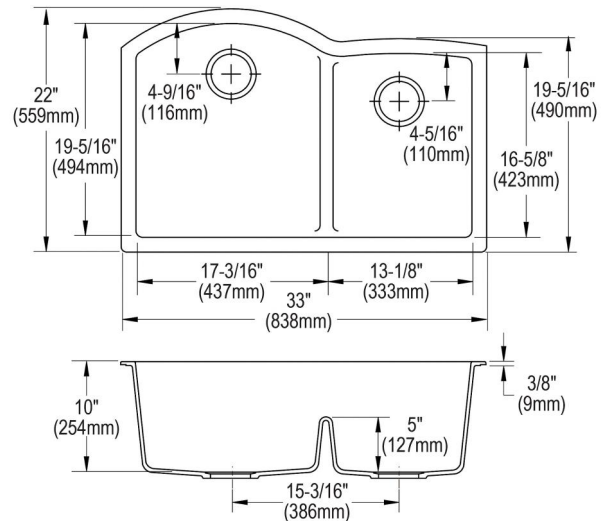

A Century of Tradition and Quality. For more than 100 years, Elkay has been making innovative products and providing exceptional customer care. We take pride in offering plumbing products that make life easier, inspire change and leave the world a better place.

Product Compliance: CSA B45.5/IAPMO Z124

Sinks are listed by IAPMO® as meeting the applicable requirements of the Uniform Plumbing Code®, International Plumbing Code®, and National Plumbing Code of Canada.

[Clean and Care Manual (PDF)](#)
[Installation Instructions (PDF) - 1000005238](#)
[Warranty (PDF)](#)