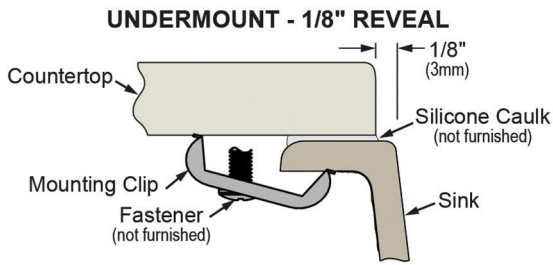

Installation Profile:

Designed to affix to the underside of any solid surface countertop.

Optional Accessories		
LK99	Deluxe 3-1/2" Drain Type 304 Stainless Steel Body Strainer Basket Rubber Seal and Tailpiece Spec Sheet (PDF)	
LKQD35	Polymer 3-1/2" Disposer Flange with Removable Basket Strainer and Rubber Stopper Spec Sheet (PDF)	
LKQS35	Polymer 3-1/2" Drain Fitting with Removable Basket Strainer and Rubber Stopper Spec Sheet (PDF)	
LKEC2031	Explore™ Single Hole Kitchen Faucet with Pull-down Spray and Forward Only Lever Handle Spec Sheet (PDF)	
LK6000	Everyday Single Hole Deck Mount Kitchen Faucet with Pull-down Spray Forward Only Lever Handle Spec Sheet (PDF)	
LKQD35	Polymer 3-1/2" Disposer Flange with Removable Basket Strainer and Rubber Stopper Spec Sheet (PDF)	
LKQS35	Polymer 3-1/2" Drain Fitting with Removable Basket Strainer and Rubber Stopper Spec Sheet (PDF)	

In keeping with our policy of continuing product improvement, Elkay reserves the right to change product specifications without notice. Please visit elkay.com for the most current version of Elkay product specification sheets. This specification describes an Elkay product with design, quality, and functional benefits to the user. When making a comparison of other producers' offerings, be certain these features are not overlooked. Latest version of the spec sheet available: <https://www.elkayfiles.com/spec-sheets/ELGHU3322R_spec.pdf>