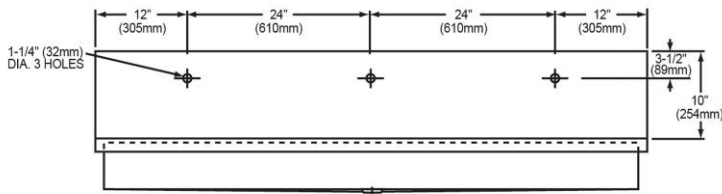

Hole Drilling Configurations:

A Century of Tradition and Quality.

For more than 100 years, Elkay has been making innovative products and providing exceptional customer care. We take pride in offering plumbing products that make life easier, inspire change and leave the world a better place.

Product Compliance: ASME A112.19.3/CSA B45.4

Sinks are listed by IAPMO® as meeting the applicable requirements of the Uniform Plumbing Code®, International Plumbing Code®, and National Plumbing Code of Canada.

- [Clean and Care Manual (PDF)](#)
- [Installation Instructions (PDF) - 2000000714](#)
- [Warranty (PDF)](#)

PART: _____ QTY: _____

PROJECT: _____

CONTACT: _____

DATE: _____

NOTES: _____

APPROVAL: _____

In keeping with our policy of continuing product improvement, Elkay reserves the right to change product specifications without notice. Please visit elkay.com for the most current version of Elkay product specification sheets. This specification describes an Elkay product with design, quality, and functional benefits to the user. When making a comparison of other producers' offerings, be certain these features are not overlooked.